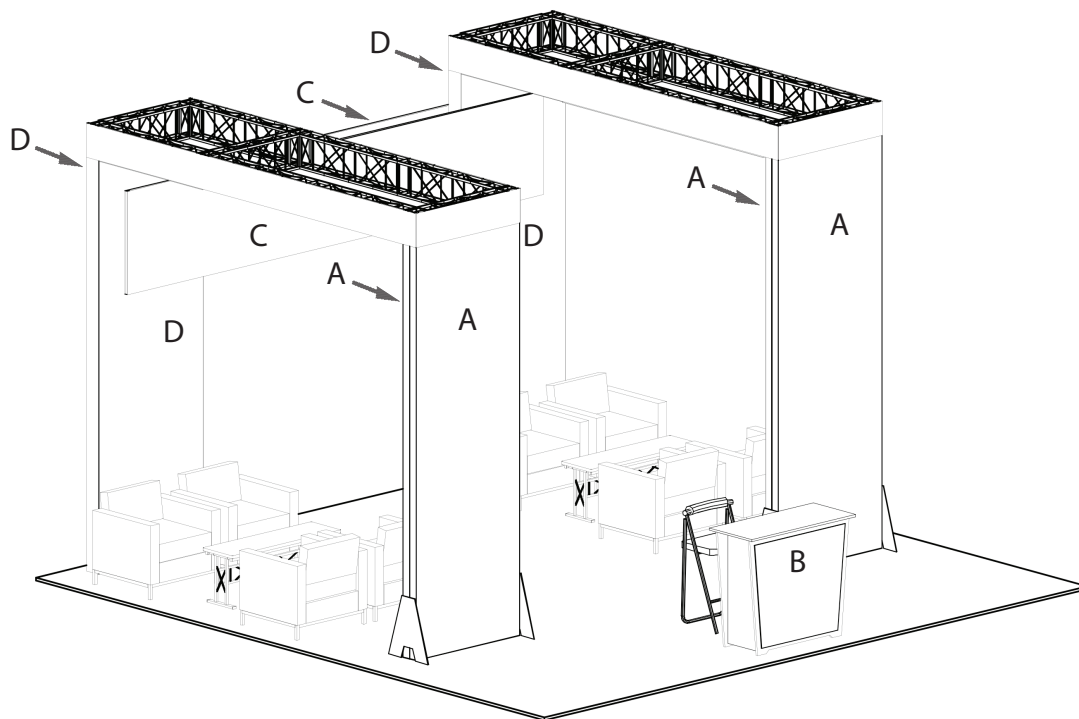

20x20 LIGHTBOX rental kit to include:

- (2) 11'6" tall x 46" wide double sided lightbox
- (2) Brushed aluminum ceilings with LED downlighting
- (2) 11'6" tall by 46" wide Doublesided graphic tower
- (2) 34.5" x 184" Header Signs
- (1) Locking standalone counter, 46"w x 20"d black laminate top

CHOICE of black, white, or gray sintra provided standard for all solid infill walls that do not have graphics, unless described otherwise

*White laminate is standard for wall counter sides and standalone counter front and sides

Consult your account rep for options. Additional elements, merchandising and graphics are available

GRAPHICS PACKAGE A TO INCLUDE

- A. - (4) 46" w x 138" h backlit fabric graphic required
- B. - (1) 40" w x 35" h maximum size, SINGLE USE "low-tac" adhesive, front.
- C. - (2) 184" x 34.5" h Header Graphics

GRAPHICS PACKAGE B TO INCLUDE

- Package A, Plus
- D. - (4) 46" w x 138" h Sintra Graphic

KIT PACKAGE PRICING DOES NOT INCLUDE chairs, benches, tables, computers, monitors/cables, and carpet. Additional elements, merchandising and graphics are available through your account representative.