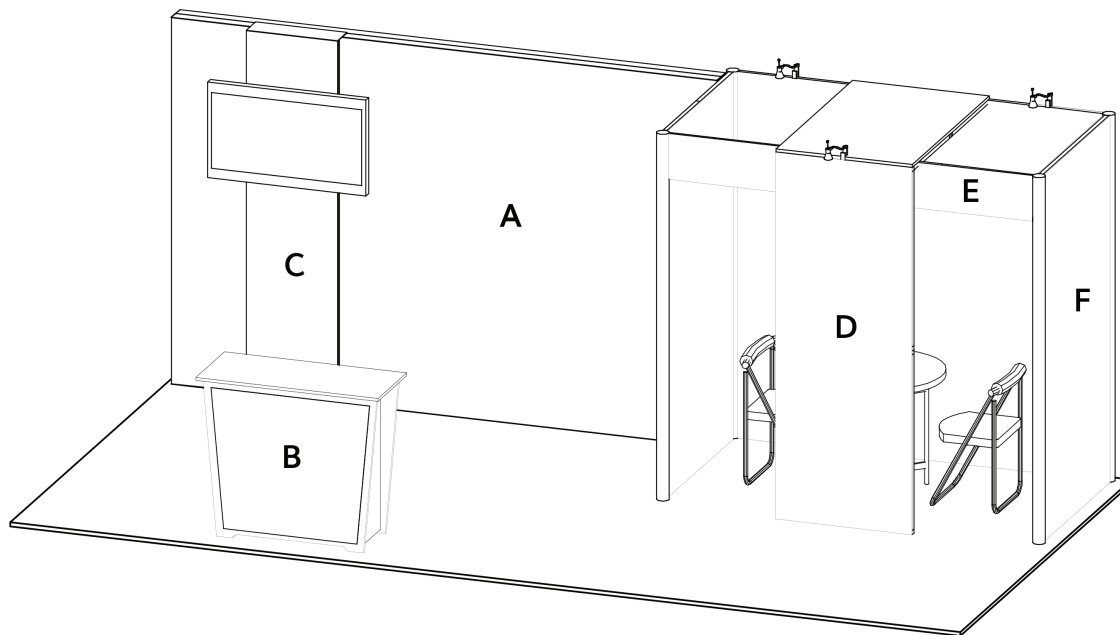

10x20 LIGHTBOX rental kit to include:

- 138" w x 92" h lightbox for mural backwall
- (1) Standalone counter, 46" w x 20" d black laminate top
- (1) Hardwall semi private meeting area
- (1) Accent panel with monitor mount
- (3) Arm lights

CHOICE of black, white, or gray sintra provided standard for all solid infill walls that do not have graphics, unless described otherwise

\*White laminate is standard for wall counter sides and standalone counter front and sides

Consult your account rep for options. Additional elements, merchandising and graphics are available

GRAPHICS PACKAGE A TO INCLUDE

- A. - (1) 138" w x 92" h fabric graphic required
- B. - (1) 40" w x 35" h maximum size, SINGLE USE "low-tac" adhesive, front. Refer to template provided.  
White laminate will be visible 2" at the edges or behind any smaller profile cut graphics. (Vector art/cut lines must be provided for profile.)

GRAPHICS PACKAGE B TO INCLUDE

- Package A, PLUS
- C. - (1) 17.25" w x 92" h printed sintra panel
- D. - (1) 34.5" w x 92" h printed sintra panel
- E. - (1) 92" w x 11.5" h printed sintra panel

GRAPHICS PACKAGE BC TO INCLUDE