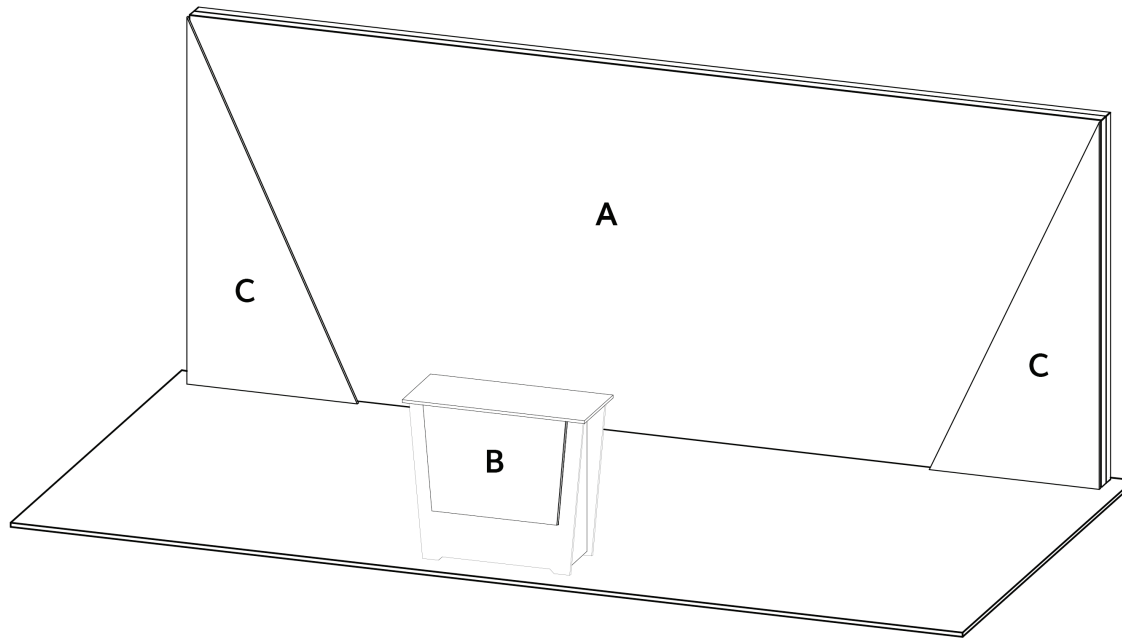

10x20 LIGHTBOX rental kit to include:

230"w x 92"h lightbox for mural backwall

(1) Locking standalone counter, 46"w x 20"d black laminate top

(2) Angled accent panels in white, printed or brushed aluminum

GRAPHICS PACKAGE A TO INCLUDE

A. - (1) 230"w x 92"h fabric graphic required

B. - (1) 40"w x 35"h maximum size, SINGLE USE "low-tac" adhesive, front. Refer to template provided.

White laminate will be visible 2" at the edges or behind any smaller profile cut graphics. (Vector art/cut lines must be provided for profile.)

GRAPHICS PACKAGE B TO INCLUDE

Package A, PLUS

C. - (2) 44.875" w x 92" h printed sintra panel

KIT PACKAGE PRICING DOES NOT INCLUDE chairs, benches, tables, computers, monitors/cables, and carpet. Additional elements, merchandising and graphics are available through your account representative.