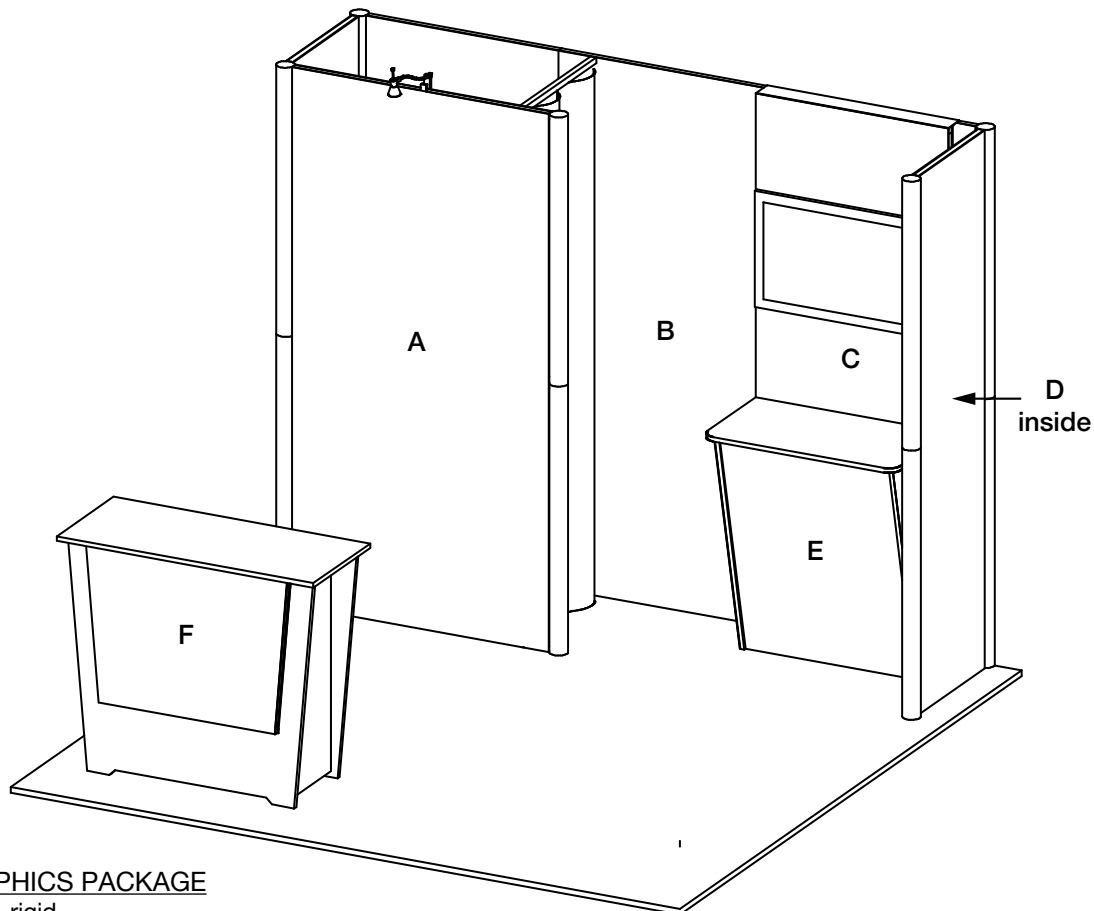

R10-F-04 • Kit Information

10' x 10' INLINE • Total height 7'8"

KIT AS SHOWN INCLUDES

- (1) "Edge lit" LED adjustable color in-wall monitor mount, accommodates up to 42" w monitor.
Height is not adjustable, position may vary based on your model.
 - (1) Arm light.
 - (1) Standalone counter, 46" w x 20" d black laminate top, choice of sintra sides or graphics.
 - (1) Wall counter, 34.5" w x 21" d black laminate top, white laminate sides.
 - (1) Curtain entry to storage area, in choice of standard fabric colors.
- Configuration is reversible left to right.

CHOICE of black, white or gray sintra provided standard for all solid infill walls that do not have graphics, unless described otherwise. * White laminate is standard for Wall Counter sides. Front may be choice of sintra colors or printed graphic.
 • White laminate is standard for Standalone Counter front. Sides may be choice of sintra colors or printed rigid graphic.
 Consult your account rep for options. Additional elements, merchandising and graphics are available.

STANDARD GRAPHICS PACKAGE

- A. - (1) 46" w x 92" h, rigid.
- B. - (1) 74.75" w x 92" h, rigid. 34.5" w will be obscured, starting about 4" in from right side edge. 6" at left end will also be obscured.
- C. - (1) 34.5" w x 92" h, rigid. Approximately 40" w will be obscured at bottom. Monitor position may vary based on your model.
- D. - (1) 23" w x 92" h, rigid. (Graphic facing into booth.)
- E. - (1) 42" w x 40" h, standard or backlit graphic front, flexible, fabric or rigid. * White solid alternate.
- F. - (1) 36" w x 26.5" h, rigid. Profile cut, silhouette lit at bottom and sides. Refer to template provided.