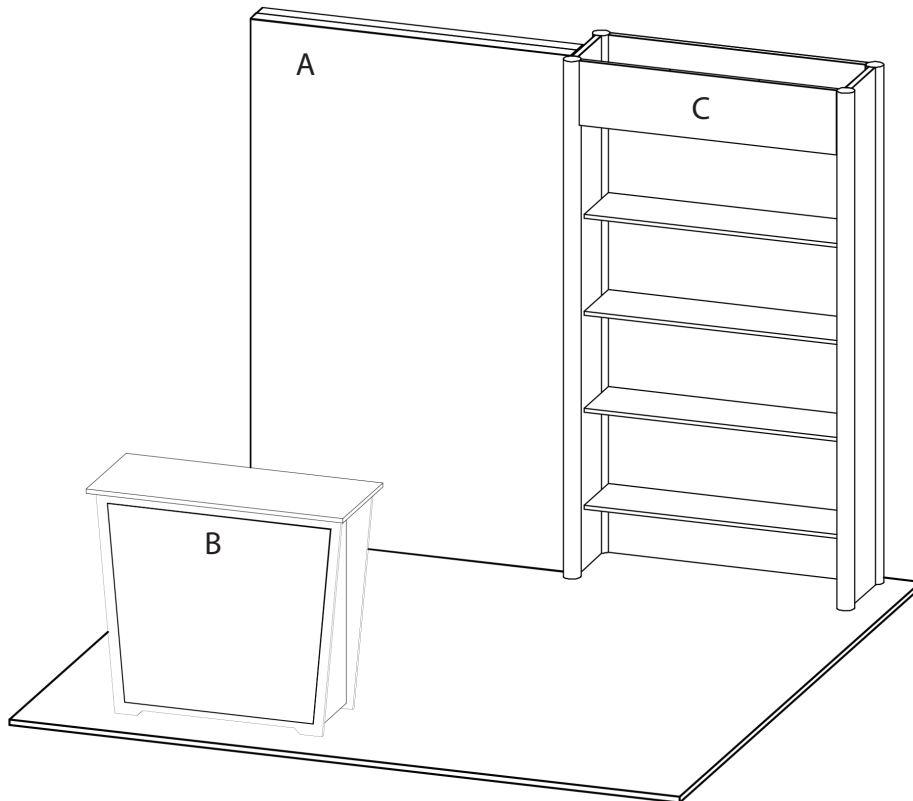

10x10 LIGHTBOX rental kit to include:

- (1) 92" x 57" Lightbox for mural backwall
- (1) Product alcove with 4) 46"w x 12"d black laminate shelves & header
- (1) Locking standalone counter, 46"w x 20"d black laminate top

CHOICE of black, white, or gray sintra provided standard for all solid infill walls that do not have graphics, unless described otherwise

*White laminate is standard for wall counter sides and standalone counter front and sides

Consult your account rep for options. Additional elements, merchandising and graphics are available

GRAPHICS PACKAGE TO INCLUDE

- A. - (1) 57" x 92"h fabric graphic (required)
- B. - (1) 40"w x 35"h Counter Graphic
- C. - (1) 46"w x 11.5"h Header Graphic