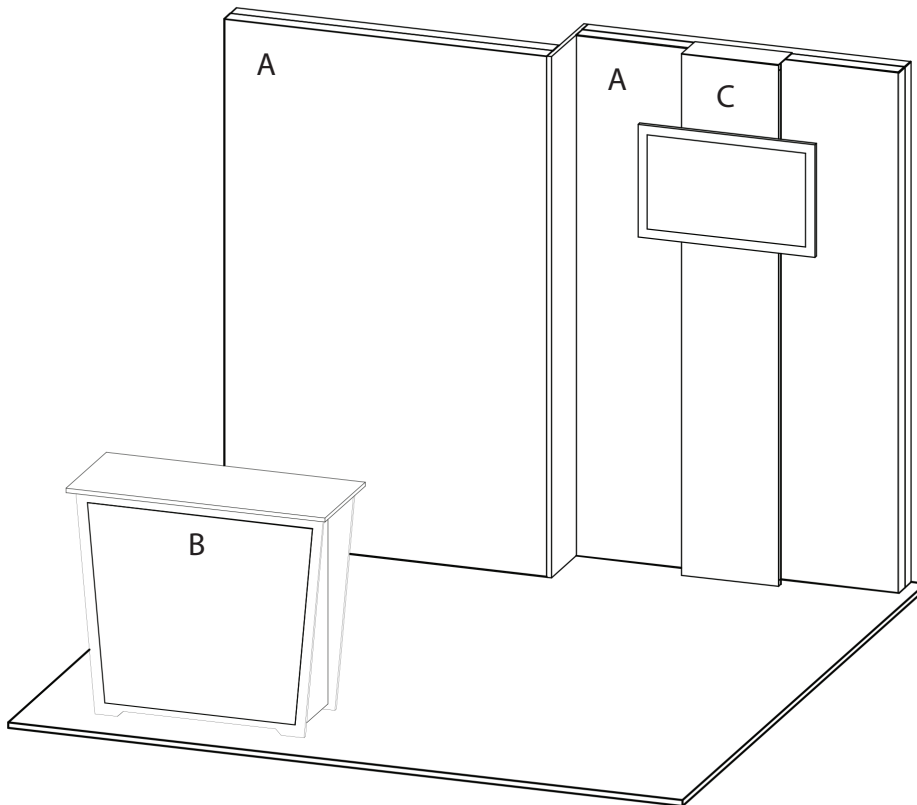

10x10 LIGHTBOX rental kit to include:

- (2) 92" x 57" Lightbox for mural backwall
- (1) Accent Panel with built in monitor mount
- (1) Locking standalone counter, 46"w x 20"d black laminate top

CHOICE of black, white, or gray sintra provided standard for all solid infill walls that do not have graphics, unless described otherwise

\*White laminate is standard for wall counter sides and standalone counter front and sides

Consult your account rep for options. Additional elements, merchandising and graphics are available

GRAPHICS PACKAGE TO INCLUDE

- A. - (2) 57" x 92"h fabric graphic (required)
- B. - (1) 40"w x 35"h Counter Graphic
- C. - (1) 17.5" x 92"h printed sintra accent panel

**KIT PACKAGE PRICING DOES NOT INCLUDE** chairs, benches, tables, computers, monitors/cables, and carpet. Additional elements, merchandising and graphics are available through your account representative.