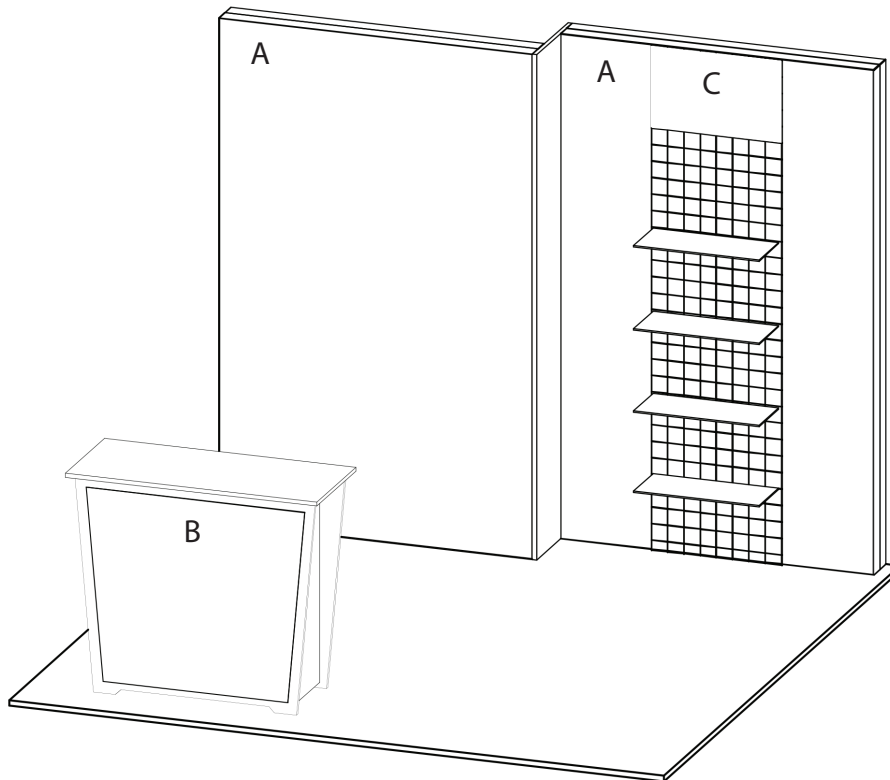

10x10 LIGHTBOX rental kit to include:

- (2) 92" x 57" Lightbox for mural backwall
- (1) full height merchandising grid panel
- (1) Locking standalone counter, 46"w x 20"d black laminate top

CHOICE of black, white, or gray sintra provided standard for all solid infill walls that do not have graphics, unless described otherwise

*White laminate is standard for wall counter sides and standalone counter front and sides

Consult your account rep for options. Additional elements, merchandising and graphics are available

GRAPHICS PACKAGE TO INCLUDE

- A. - (2) 57" x 92" h fabric graphic (required)
- B. - (1) 40"w x 35" h Counter Graphic
- C. - (1) 24" w x 18" h printed sintra panel with velcro on reverse

KIT PACKAGE PRICING DOES NOT INCLUDE chairs, benches, tables, computers, monitors/cables, and carpet.
Additional elements, merchandising and graphics are available through your account representative.