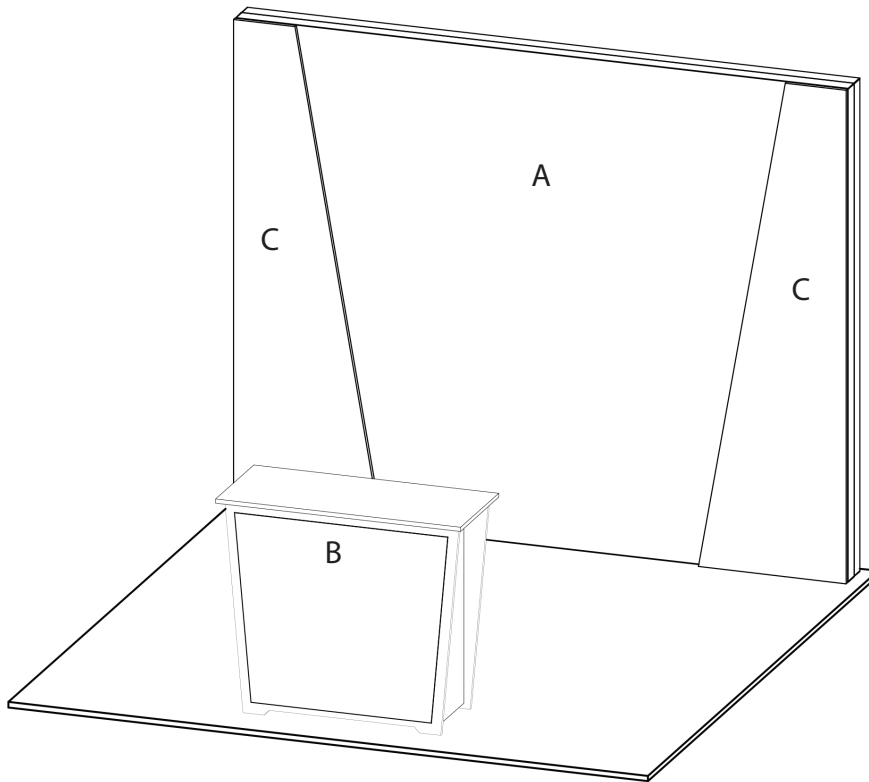

10x10 LIGHTBOX rental kit to include:

- (1) 92" x 115" Lightbox for mural backwall;
- (2) Angled Accent Panel
- (1) Locking standalone counter, 46"w x 20"d black laminate top

CHOICE of black, white, or gray sintra provided standard for all solid infill walls that do not have graphics, unless described otherwise

\*White laminate is standard for wall counter sides and standalone counter front and sides

Consult your account rep for options. Additional elements, merchandising and graphics are available

GRAPHICS PACKAGE TO INCLUDE

- A. - (1) 115" x 92" h fabric graphic (required)
- B. - (1) 40"w x 35" h Counter Graphic
- C. - (2) 27.875" w x 92" h printed sintra panel

**KIT PACKAGE PRICING DOES NOT INCLUDE** chairs, benches, tables, computers, monitors/cables, and carpet. Additional elements, merchandising and graphics are available through your account representative.