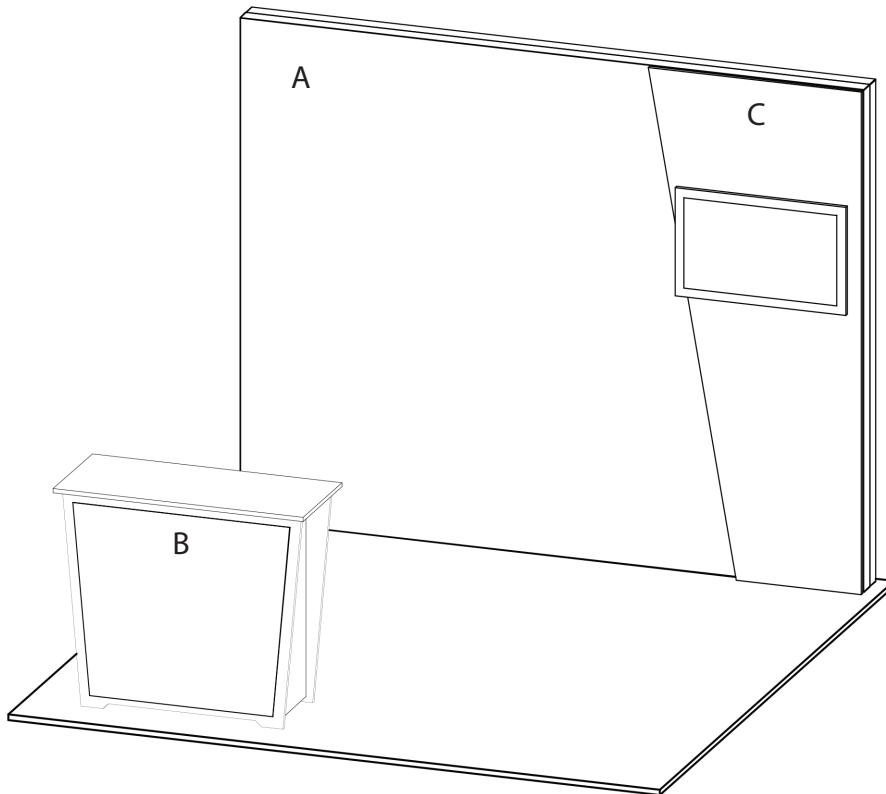

10x10 LIGHTBOX rental kit to include:

- (1) 92" x 115" Lightbox for mural backwall;
- (1) Angled Accent Panel with monitor mount
- (1) Locking standalone counter, 46"w x 20"d black laminate top

CHOICE of black, white, or gray sintra provided standard for all solid infill walls that do not have graphics, unless described otherwise

*White laminate is standard for wall counter sides and standalone counter front and sides

Consult your account rep for options. Additional elements, merchandising and graphics are available

GRAPHICS PACKAGE TO INCLUDE

- A. - (1) 115" x 92" h fabric graphic (required)
- B. - (1) 40"w x 35" h Counter Graphic
- C. - (1) 39.25" w x 92" h printed sintra panel

KIT PACKAGE PRICING DOES NOT INCLUDE chairs, benches, tables, computers, monitors/cables, and carpet. Additional elements, merchandising and graphics are available through your account representative.