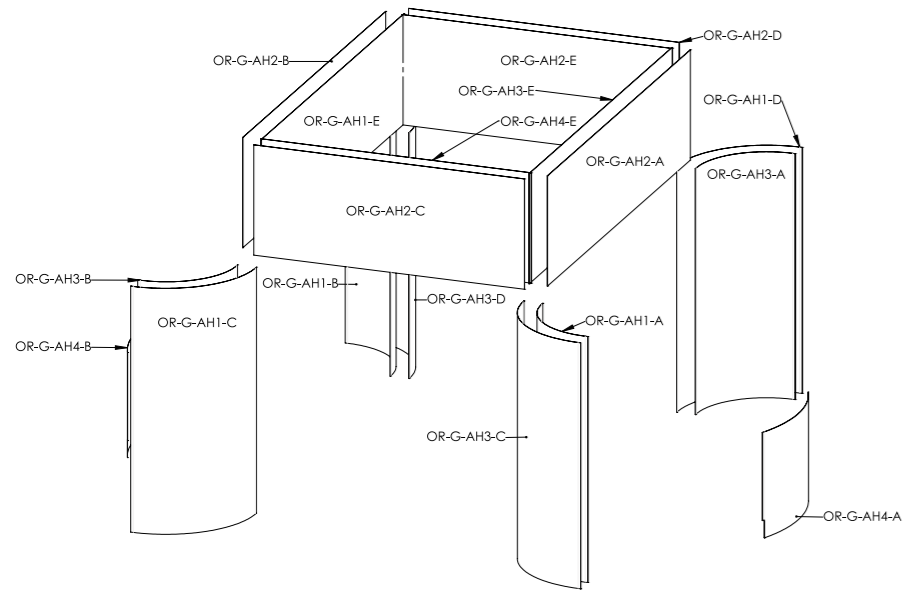

Aaurus
20' x 20' Truss System
Dye Sub Printed

TEMPLATE SETUP AT 1/4 SCALE