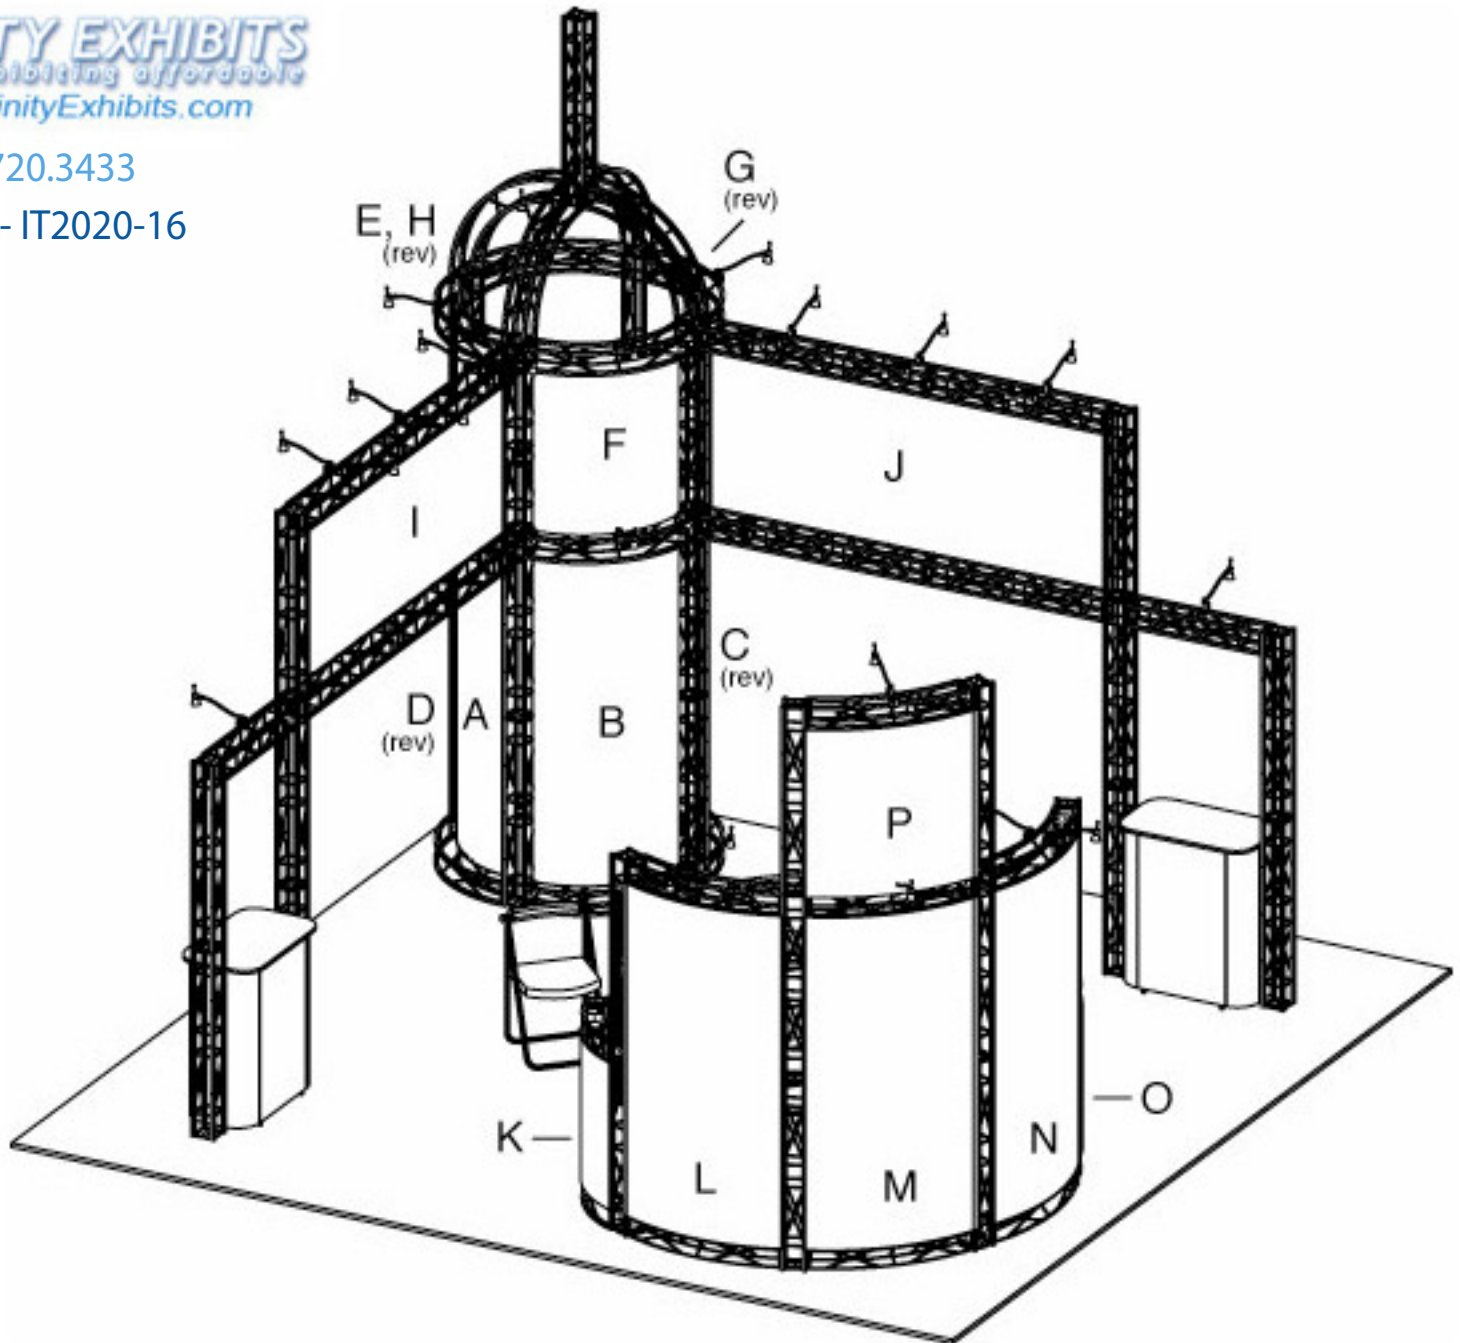

866.720.3433  
Yeager - IT2020-16

- Panel **A** inside radius: 37.5" x 81.5" panel size, 36" x 80" viewable graphic size.
- Panel **B** inside radius: 37.5" x 81.5" panel size, 36" x 80" viewable graphic size.
- Panel **C** inside radius: 37.5" x 81.5" panel size, 36" x 80" viewable graphic size.
- Panel **D** inside radius: 37.5" x 81.5" panel size, 36" x 80" viewable graphic size.
- Panel **E** inside radius: 37.5" x 41.75" panel size, 36" x 40.25" viewable graphic size.
- Panel **F** inside radius: 37.5" x 41.75" panel size, 36" x 40.25" viewable graphic size.
- Panel **G** inside radius: 37.5" x 41.75" panel size, 36" x 40.25" viewable graphic size.
- Panel **H** inside radius: 37.5" x 41.75" panel size, 36" x 40.25" viewable graphic size.
- Panel **I** (2): 105" x 41.75" panel size, 105" x 41.75" viewable graphic size.
- Panel **J** (2): 105" x 41.75" panel size, 105" x 41.75" viewable graphic size.
- Panel **K outside** radius: 24" x 35.5" panel size, 24" x 35.5" viewable graphic size.
- Panel **K inside** radius: 19.5" x 35.5" panel size, 19.5" x 35.5" viewable graphic size.
- Panel **L outside** radius: 42" x 81.5" panel size, 42" x 81.5" viewable graphic size.
- Panel **L inside** radius: 37.5" x 81.5" panel size, 37.5" x 81.5" viewable graphic size.
- Panel **M outside** radius: 42" x 81.5" panel size, 42" x 81.5" viewable graphic size.
- Panel **M inside** radius: 37.5" x 81.5" panel size, 37.5" x 81.5" viewable graphic size.
- Panel **N outside** radius: 42" x 81.5" panel size, 42" x 81.5" viewable graphic size.
- Panel **N inside** radius: 37.5" x 81.5" panel size, 37.5" x 81.5" viewable graphic size.
- Panel **O outside** radius: 24" x 35.5" panel size, 24" x 35.5" viewable graphic size.
- Panel **O inside** radius: 19.5" x 35.5" panel size, 19.5" x 35.5" viewable graphic size.