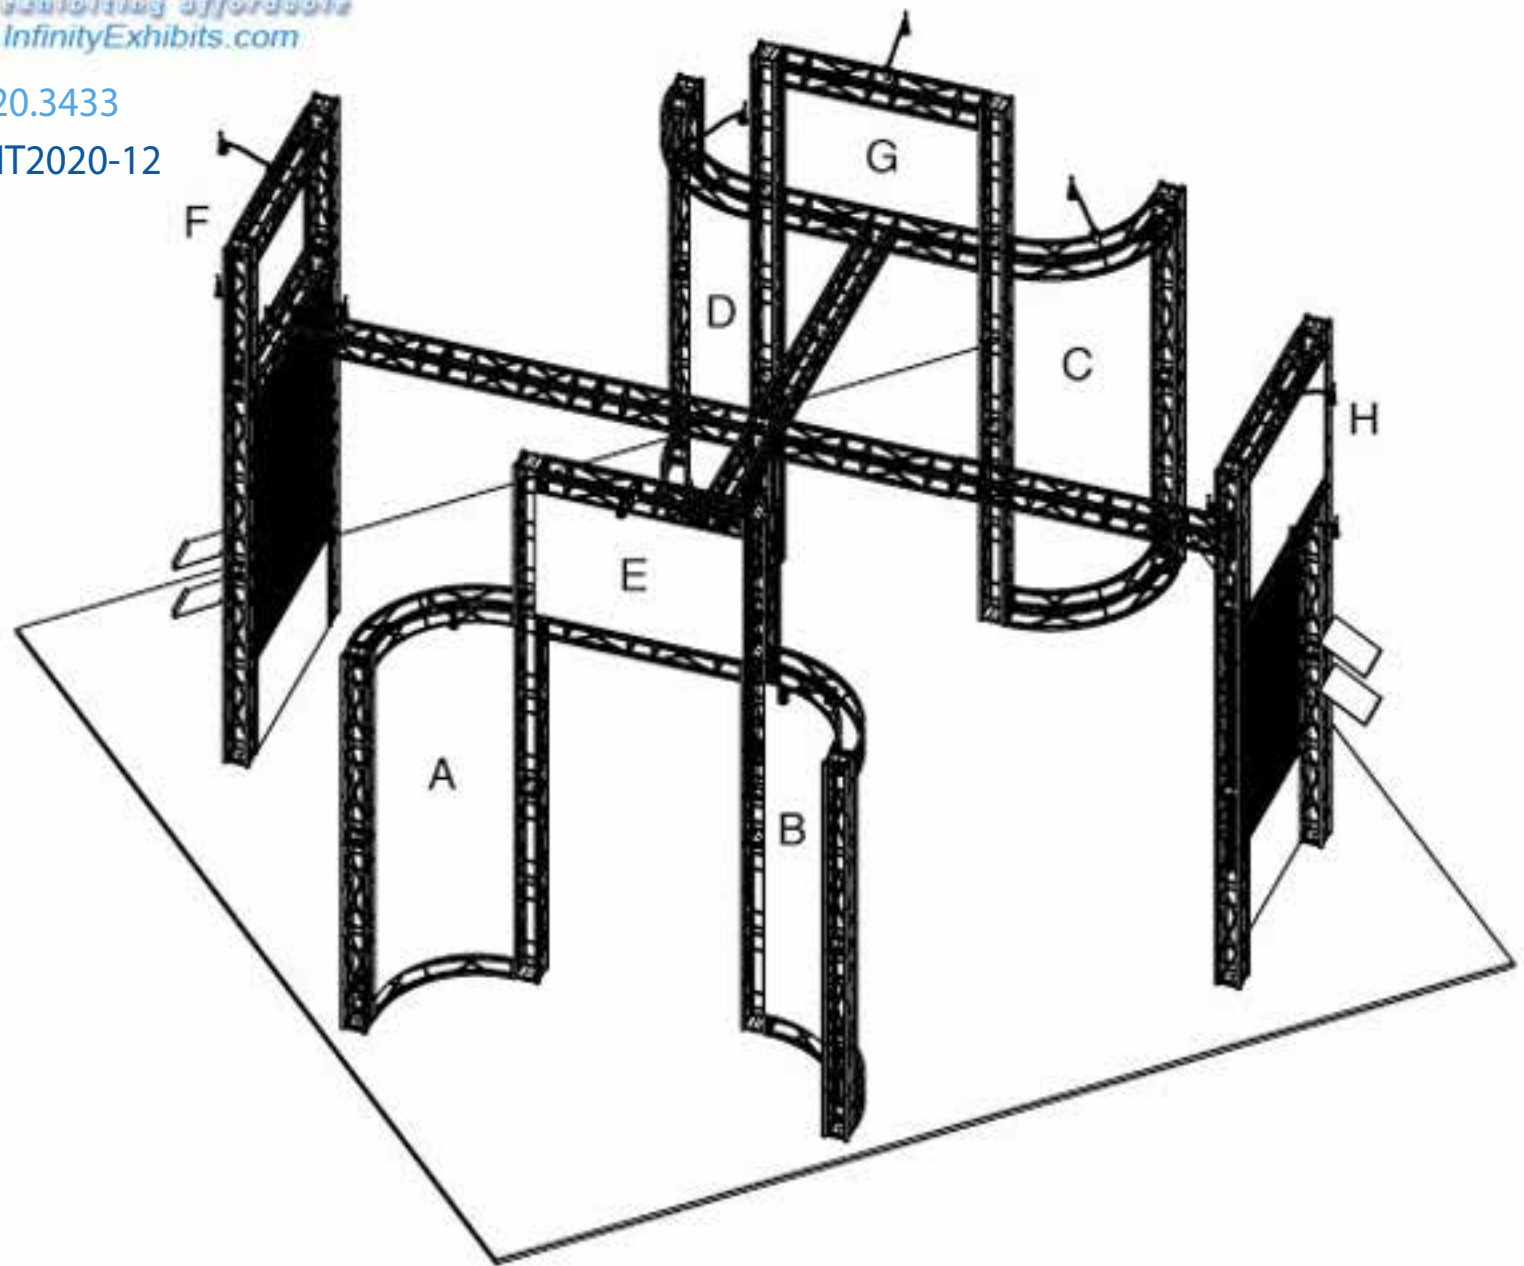

866.720.3433
Cortez - IT2020-12

866.720.3433

Cortez - IT2020-12

- Panel **A inside** radius: 37.5" x 81.5" panel size, 37.5" x 81.5" viewable graphic size.
- Panel **A outside** radius: 46.75" x 81.5" panel size, 46.75" x 81.5" viewable graphic size.
- Panel **B inside** radius: 37.5" x 81.5" panel size, 37.5" x 81.5" viewable graphic size.
- Panel **B outside** radius: 46.75" x 81.5" panel size, 46.75" x 81.5" viewable graphic size.
- Panel **C inside** radius: 37.5" x 81.5" panel size, 37.5" x 81.5" viewable graphic size.
- Panel **C outside** radius: 46.75" x 81.5" panel size, 46.75" x 81.5" viewable graphic size.
- Panel **D inside** radius: 37.5" x 81.5" panel size, 37.5" x 81.5" viewable graphic size.
- Panel **D outside** radius: 46.75" x 81.5" panel size, 46.75" x 81.5" viewable graphic size.
- Panel **E**: 47.5" x 30.25" panel size, 47.5" x 30.25" viewable graphic size.
- Panel **F**: 47.5" x 30.25" panel size, 47.5" x 30.25" viewable graphic size.
- Panel **G**: 47.5" x 30.25" panel size, 47.5" x 30.25" viewable graphic size.
- Panel **H**: 47.5" x 30.25" panel size, 47.5" x 30.25" viewable graphic size.