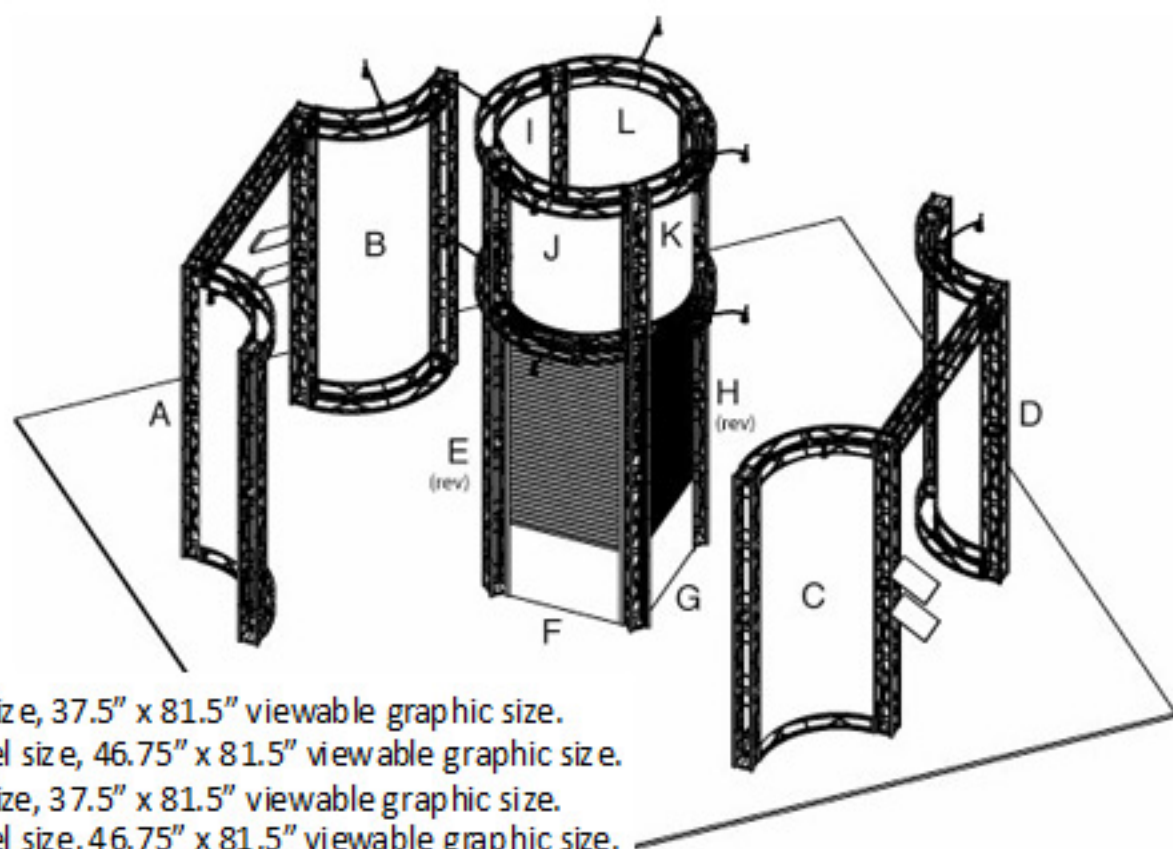

866.720.3433

Avenger - IT2020-11

- Panel A **inside** radius: 37.5" x 81.5" panel size, 37.5" x 81.5" viewable graphic size.
- Panel A **outside** radius: 46.75" x 81.5" panel size, 46.75" x 81.5" viewable graphic size.
- Panel B **inside** radius: 37.5" x 81.5" panel size, 37.5" x 81.5" viewable graphic size.
- Panel B **outside** radius: 46.75" x 81.5" panel size, 46.75" x 81.5" viewable graphic size.
- Panel C **inside** radius: 37.5" x 81.5" panel size, 37.5" x 81.5" viewable graphic size.
- Panel C **outside** radius: 46.75" x 81.5" panel size, 46.75" x 81.5" viewable graphic size.
- Panel D **inside** radius: 37.5" x 81.5" panel size, 37.5" x 81.5" viewable graphic size.
- Panel D **outside** radius: 46.75" x 81.5" panel size, 46.75" x 81.5" viewable graphic size.
- Panel E **inside** radius: 37.5" x 81.5" panel size, 36" x 80" viewable graphic size.
- Panel F **inside** radius: 37.5" x 81.5" panel size, 36" x 80" viewable graphic size.
- Panel G **inside** radius: 37.5" x 81.5" panel size, 36" x 80" viewable graphic size.
- Panel H **inside** radius: 37.5" x 81.5" panel size, 36" x 80" viewable graphic size.
- Panel I **inside** radius: 37.5" x 41.75" panel size, 36" x 40.25" viewable graphic size.
- Panel J **inside** radius: 37.5" x 41.75" panel size, 36" x 40.25" viewable graphic size.
- Panel K **inside** radius: 37.5" x 41.75" panel size, 36" x 40.25" viewable graphic size.
- Panel L **inside** radius: 37.5" x 41.75" panel size, 36" x 40.25" viewable graphic size.