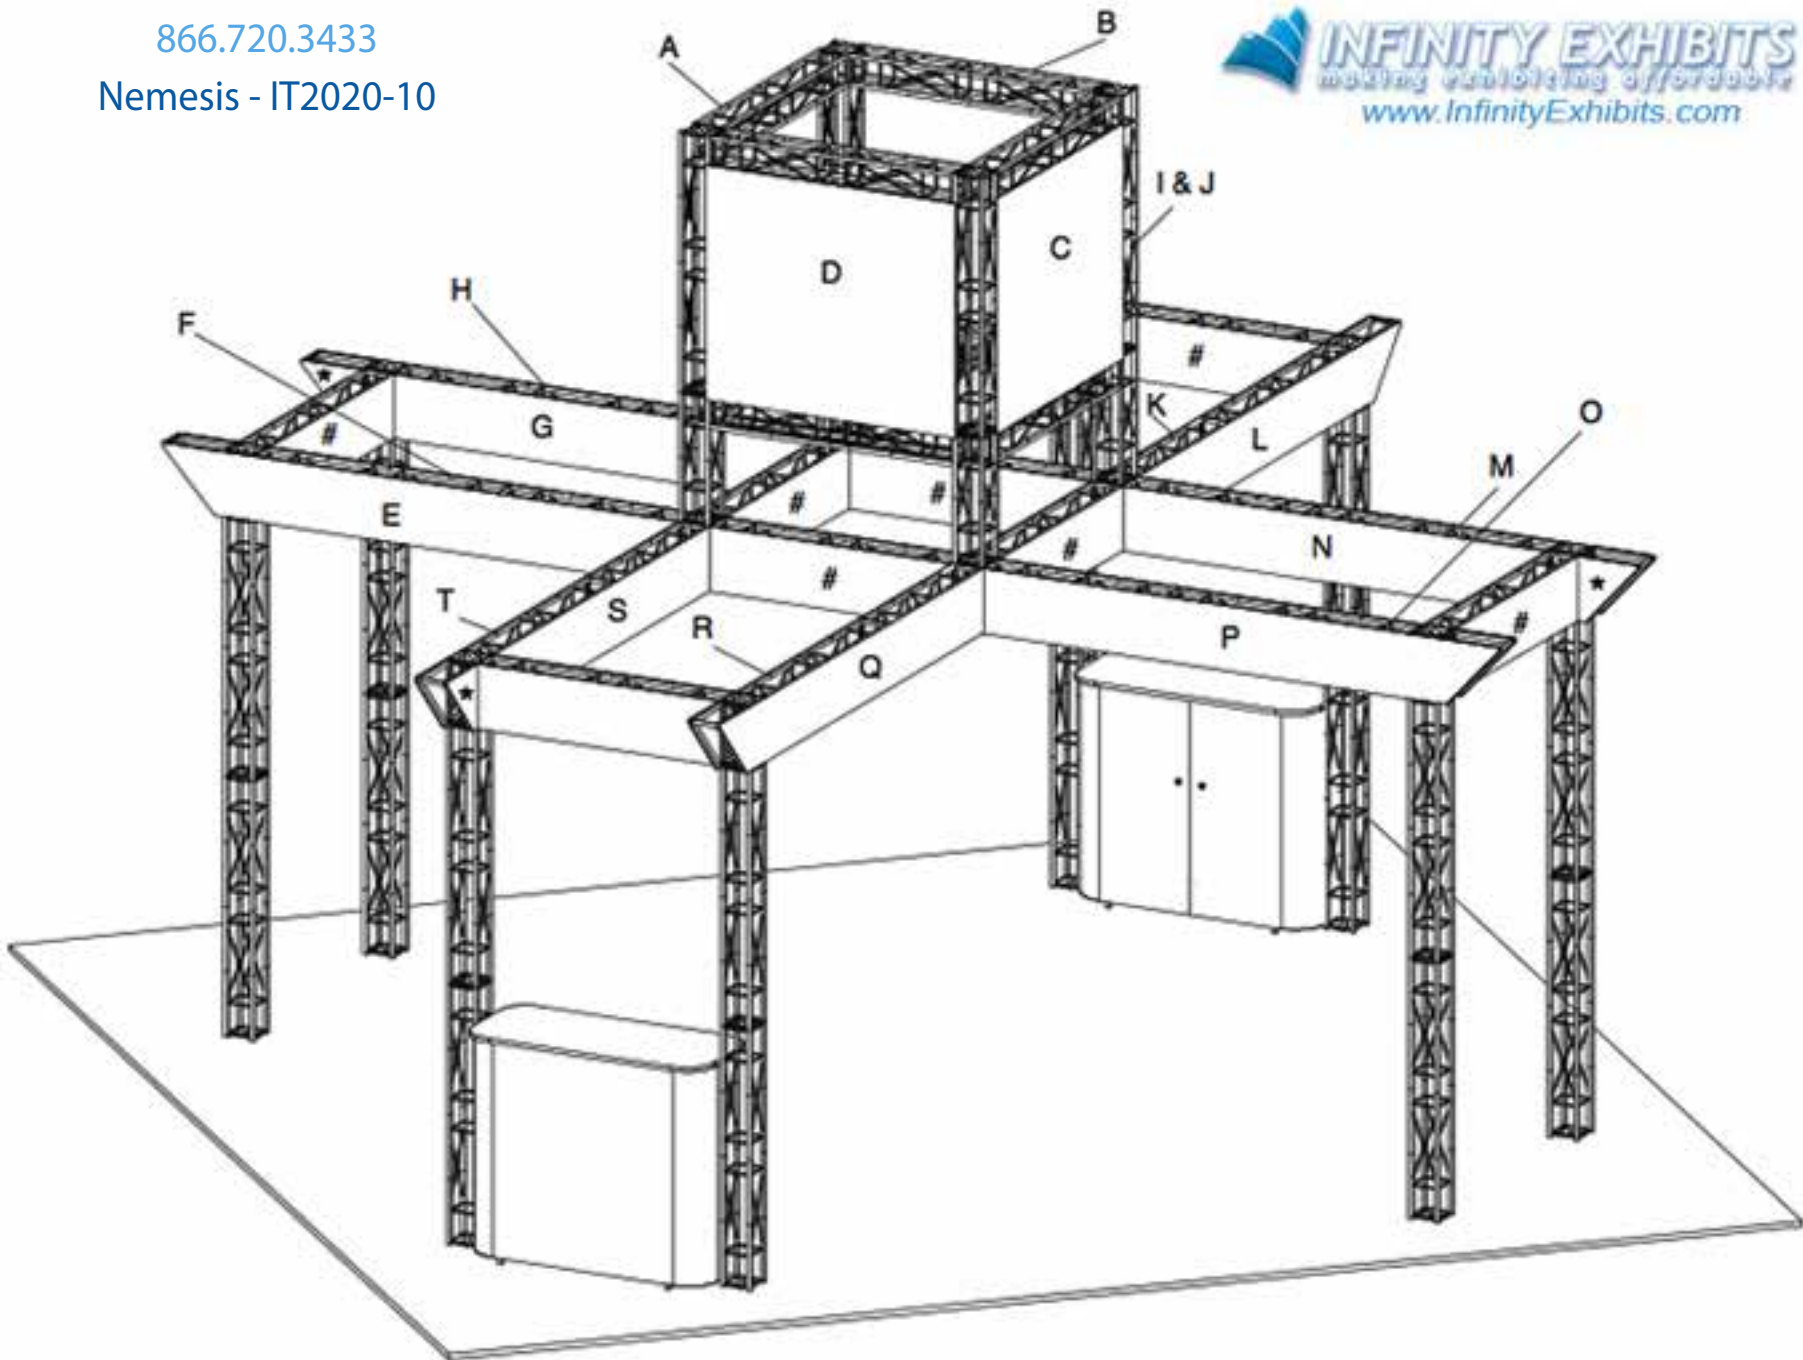

866.720.3433

Nemesis - IT2020-10

866.720.3433

Nemesis - IT2020-10

Panel A: 47.5" x 41.75" panel size, 47.5" x 41.75" viewable graphic size.
Panel B: 47.5" x 41.75" panel size, 47.5" x 41.75" viewable graphic size.
Panel C: 47.5" x 41.75" panel size, 47.5" x 41.75" viewable graphic size.
Panel D: 47.5" x 41.75" panel size, 47.5" x 41.75" viewable graphic size.
Panel E: 97.75" x 11.5" panel size, 97.75" x 11.5" viewable graphic size.
Panel F: 80.5" x 11.5" panel size, 80.5" x 11.5" viewable graphic size.
Panel G: 80.5" x 11.5" panel size, 80.5" x 11.5" viewable graphic size.
Panel H: 97.75" x 11.5" panel size, 97.75" x 11.5" viewable graphic size.
Panel I: 97.75" x 11.5" panel size, 97.75" x 11.5" viewable graphic size.
Panel J: 80.5" x 11.5" panel size, 80.5" x 11.5" viewable graphic size.
Panel K: 80.5" x 11.5" panel size, 80.5" x 11.5" viewable graphic size.
Panel L: 97.75" x 11.5" panel size, 97.75" x 11.5" viewable graphic size.
Panel M: 97.75" x 11.5" panel size, 97.75" x 11.5" viewable graphic size.
Panel N: 80.5" x 11.5" panel size, 80.5" x 11.5" viewable graphic size.
Panel O: 80.5" x 11.5" panel size, 80.5" x 11.5" viewable graphic size.
Panel P: 97.75" x 11.5" panel size, 97.75" x 11.5" viewable graphic size.
Panel Q: 97.75" x 11.5" panel size, 97.75" x 11.5" viewable graphic size.
Panel R: 80.5" x 11.5" panel size, 80.5" x 11.5" viewable graphic size.
Panel S: 80.5" x 11.5" panel size, 80.5" x 11.5" viewable graphic size.
Panel T: 97.75" x 11.5" panel size, 97.75" x 11.5" viewable graphic size.
Panel # (16): 46" x 11.5" panel size, 46" x 11.5" viewable graphic size.
Chisel Points (8): 23" x 11.5" panel size, 23" x 11.5" viewable graphic size.
Counter Graphic: 33" x 37" panel size, 33" x 37" viewable graphic size.
Workstation Front: 21" x 38" panel size, 21" x 38" viewable graphic size.