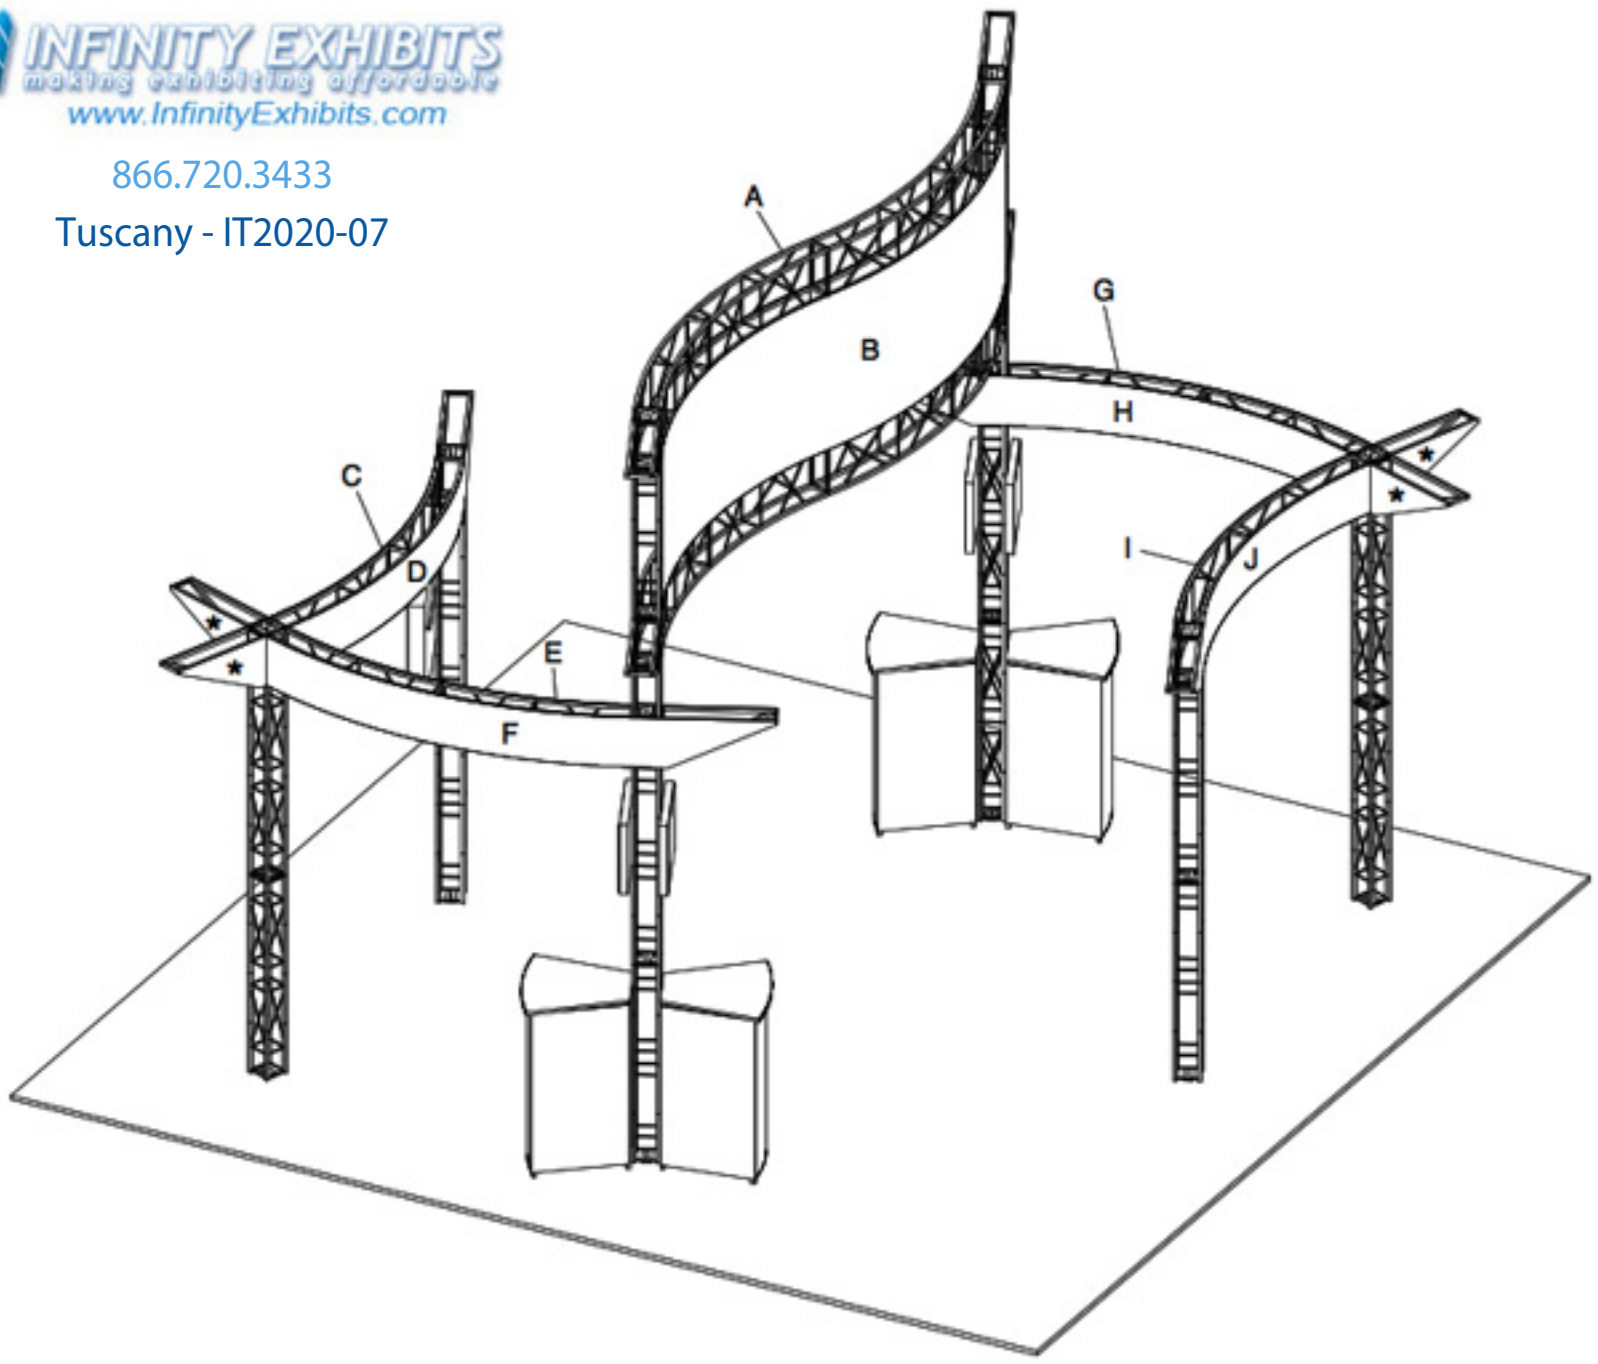

866.720.3433

Tuscany - IT2020-07

866.720.3433

Tuscany - IT2020-07

- Panel **A**: 172" x 36" panel size, 172" x 36" viewable graphic size.
- Panel **B**: 172" x 36" panel size, 172" x 36" viewable graphic size.
- Panel **C**: 113.5" x 11.5" panel size, 113.5" x 11.5" viewable graphic size.
- Panel **D**: 114.5" x 11.5" panel size, 114.5" x 11.5" viewable graphic size.
- Panel **E**: 113.5" x 11.5" panel size, 113.5" x 11.5" viewable graphic size.
- Panel **F**: 114.5" x 11.5" panel size, 114.5" x 11.5" viewable graphic size.
- Panel **G**: 113.5" x 11.5" panel size, 113.5" x 11.5" viewable graphic size.
- Panel **H**: 114.5" x 11.5" panel size, 114.5" x 11.5" viewable graphic size.
- Panel **I**: 113.5" x 11.5" panel size, 113.5" x 11.5" viewable graphic size.
- Panel **J**: 114.5" x 11.5" panel size, 114.5" x 11.5" viewable graphic size.
- Chisel Points (8): 23" x 11.5" panel size, 23" x 11.5" viewable graphic size.
- Counter Graphic: 28.5" x 24" panel size, 28.5" x 24" viewable graphic size.
- Workstation Front: 21" x 38" panel size, 21" x 38" viewable graphic size.