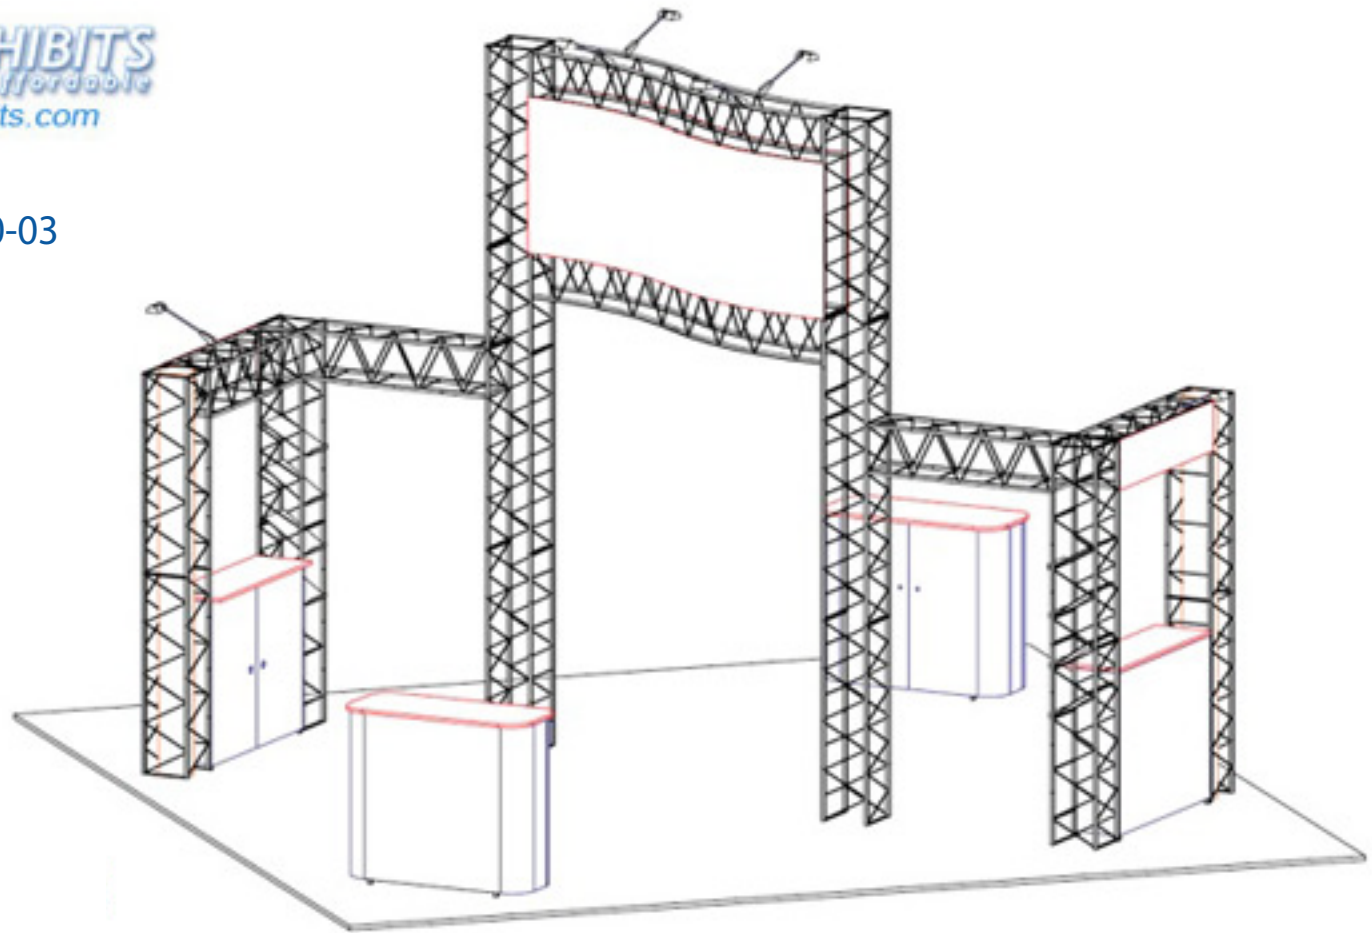

866.720.3433

Meridian - IT2020-03

Serpentine headers: (2) 101.5" x 36" panel size, fabric with sintra top and bottom on back or lexan with magnet on reverse perimeter.

Straight headers: (2) 47.5" x 11.5" panel size, lexan with magnet on reverse perimeter.

Counter Fronts: (2) 46" x 37" panel size, lexan with hook velcro on reverse perimeter.

Optional freestanding counter fronts:

(2) 33" x 37" panel size, lexan with hook velcro on reverse perimeter.