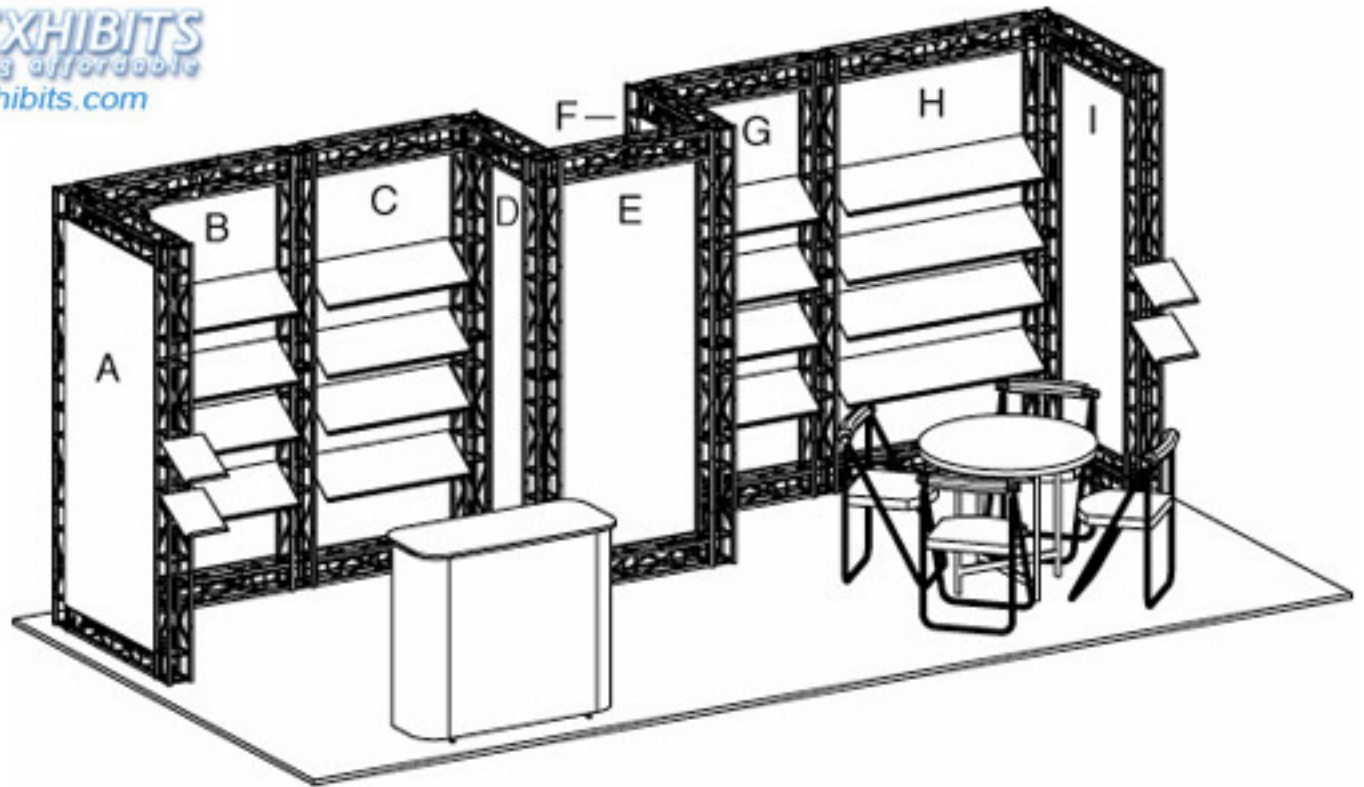

866.720.3433
Goddard - IT20-11

Panel **A**: 36" x 81.5" panel size, 34.5" x 80" viewable graphic size.
Panel **B**: 47.5" x 81.5" panel size, 46" x 80" viewable graphic size.
Panel **C**: 36" x 81.5" panel size, 34.5" x 80" viewable graphic size.
Panel **D**: 24.5" x 81.5" panel size, 23" x 80" viewable graphic size.
Panel **E**: 36" x 81.5" panel size, 34.5" x 80" viewable graphic size.
Panel **F**: 24.5" x 81.5" panel size, 23" x 80" viewable graphic size.
Panel **G**: 36" x 81.5" panel size, 34.5" x 80" viewable graphic size.
Panel **H**: 47.5" x 81.5" panel size, 46" x 80" viewable graphic size.
Panel **I**: 36" x 81.5" panel size, 34.5" x 80" viewable graphic size.