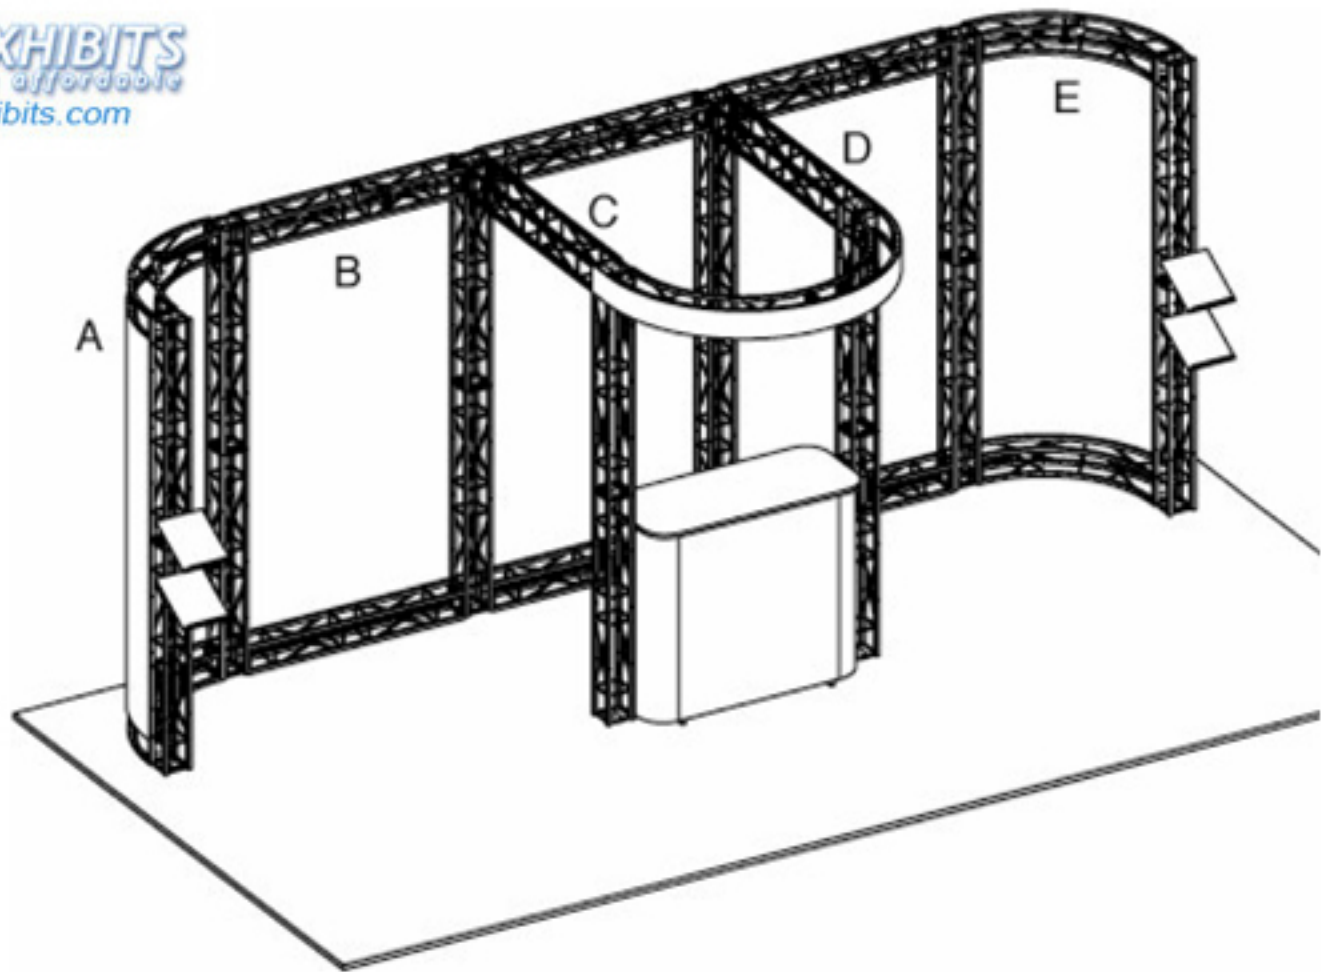

866.720.3433

Intrepid - IT20-09

Panel **A**: 46.75" x 81.5" panel size, 45.25" x 80" viewable graphic size.

Panel **B**: 47.5" x 81.5" panel size, 46" x 80" viewable graphic size.

Panel **C**: 47.5" x 81.5" panel size, 46" x 80" viewable graphic size.

Panel **D**: 47.5" x 81.5" panel size, 46" x 80" viewable graphic size.

Panel **E**: 46.75" x 81.5" panel size, 45.25" x 80" viewable graphic size.

Header: 102" x 5.75" lexan graphic with magnet on back.