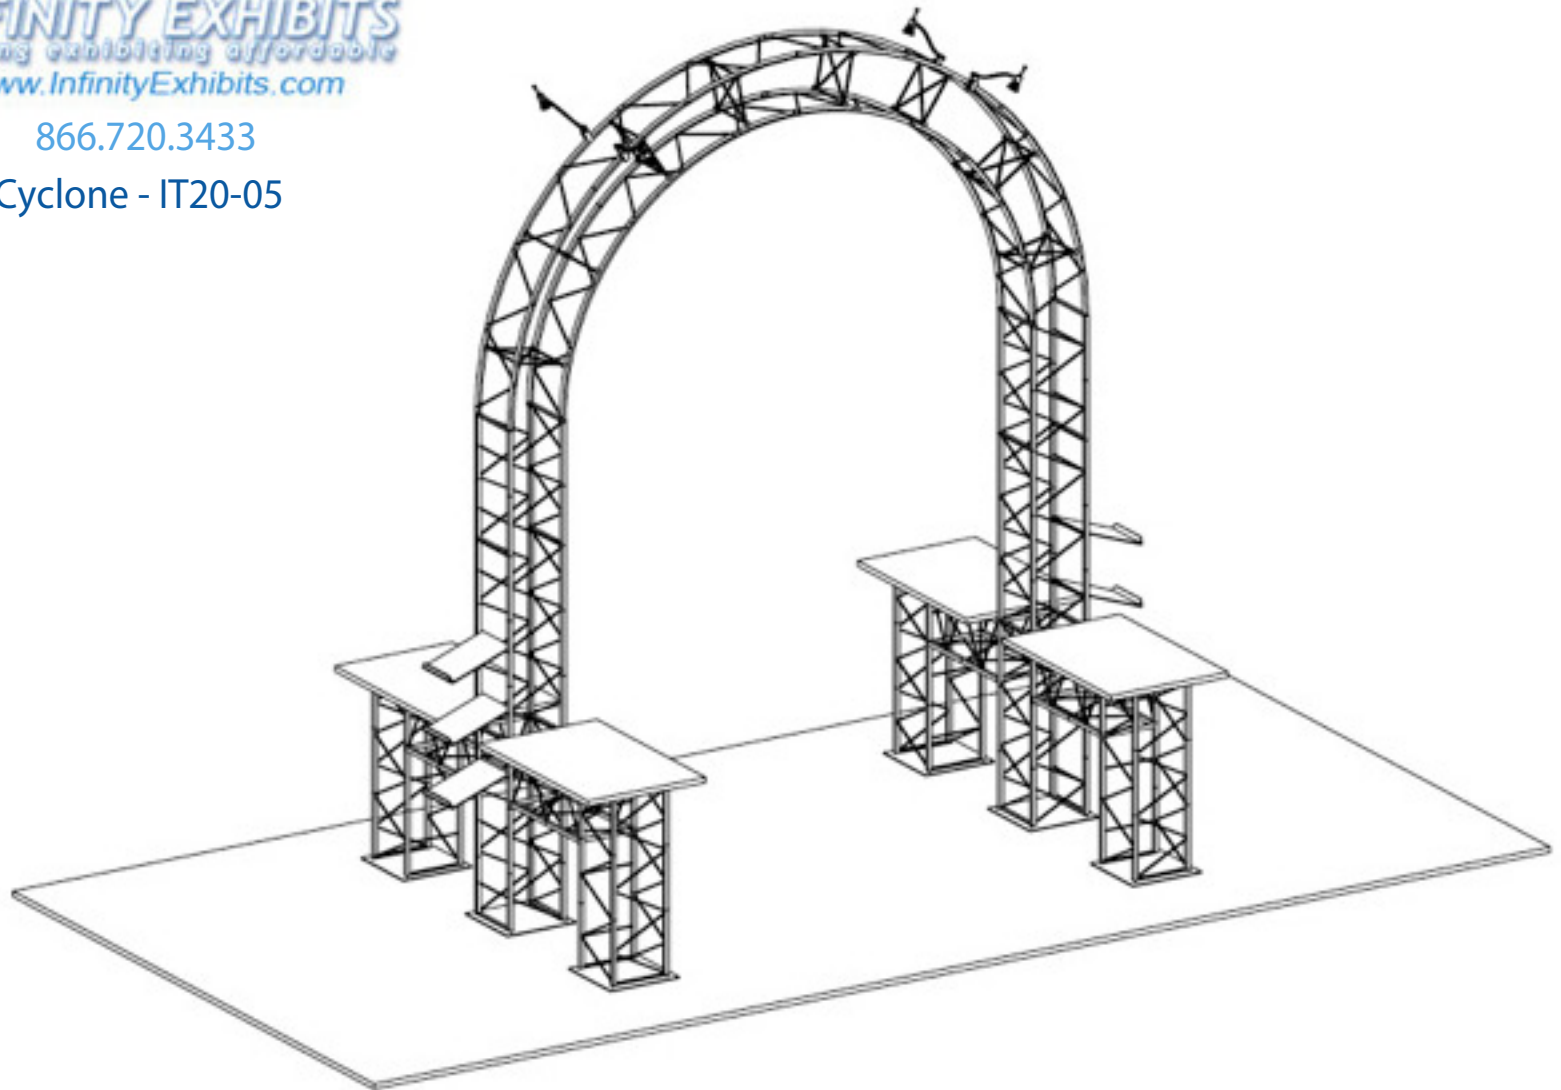

866.720.3433

Cyclone - IT20-05

Standard graphic sizes:

There are no standard sizes for this display. Typical use is a rigid sign mounted to the face of the truss at the top of the arch or hanging from it.