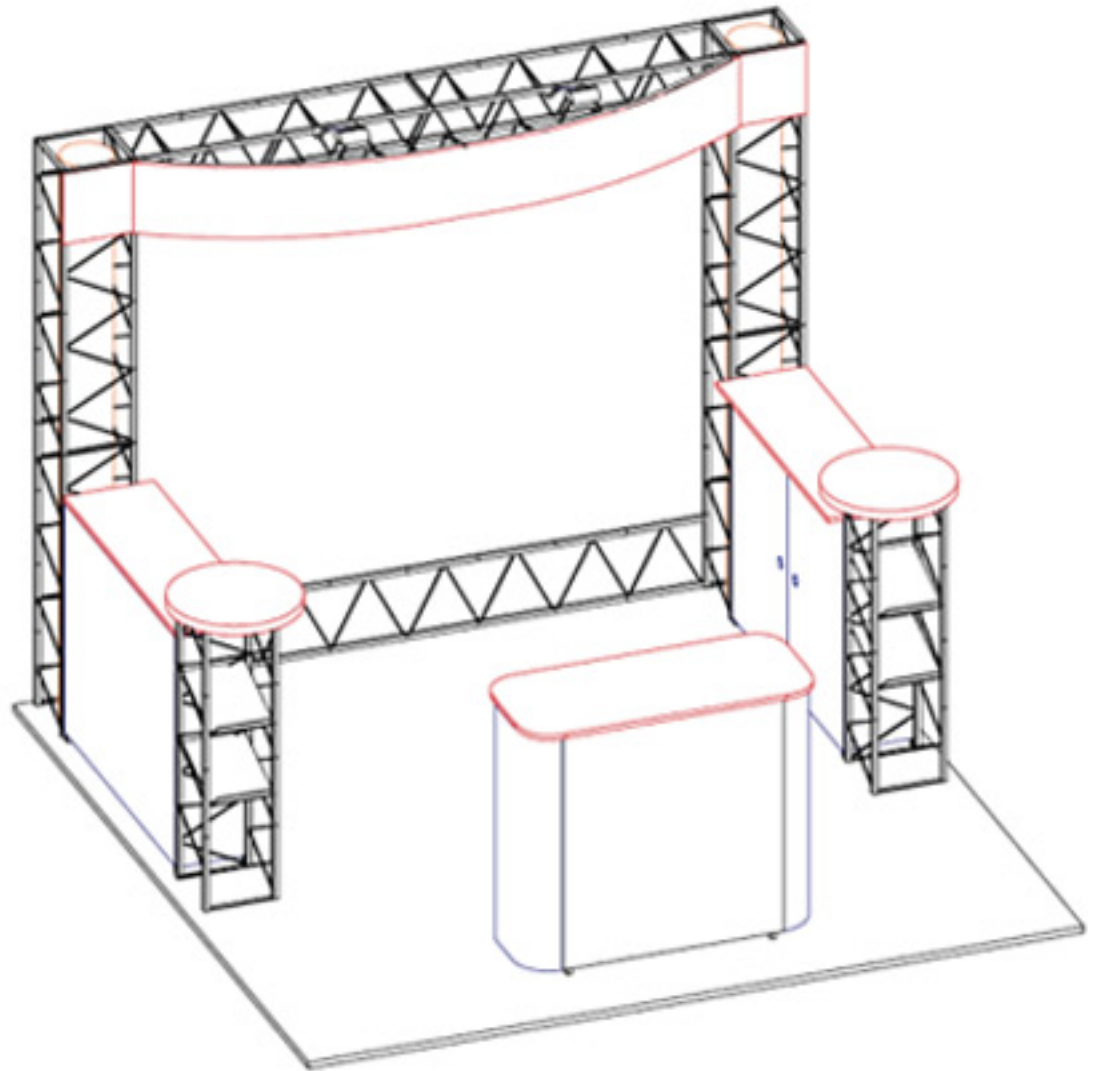

866.720.3433

10' InfiTruss - Argos - IT10-09

Backwall Mural: 93.5" x 70" high fabric with sintra strips top and bottom front.

Arc header: 100" x 11.5" panel size, lexan with magnet on reverse perimeter.

Small logo panels: (2) 11.5" x 11.5" panel size, lexan with magnet on reverse perimeter.

Optional Counter Front: 33" x 37" panel size, lexan with hook velcro on reverse perimeter.