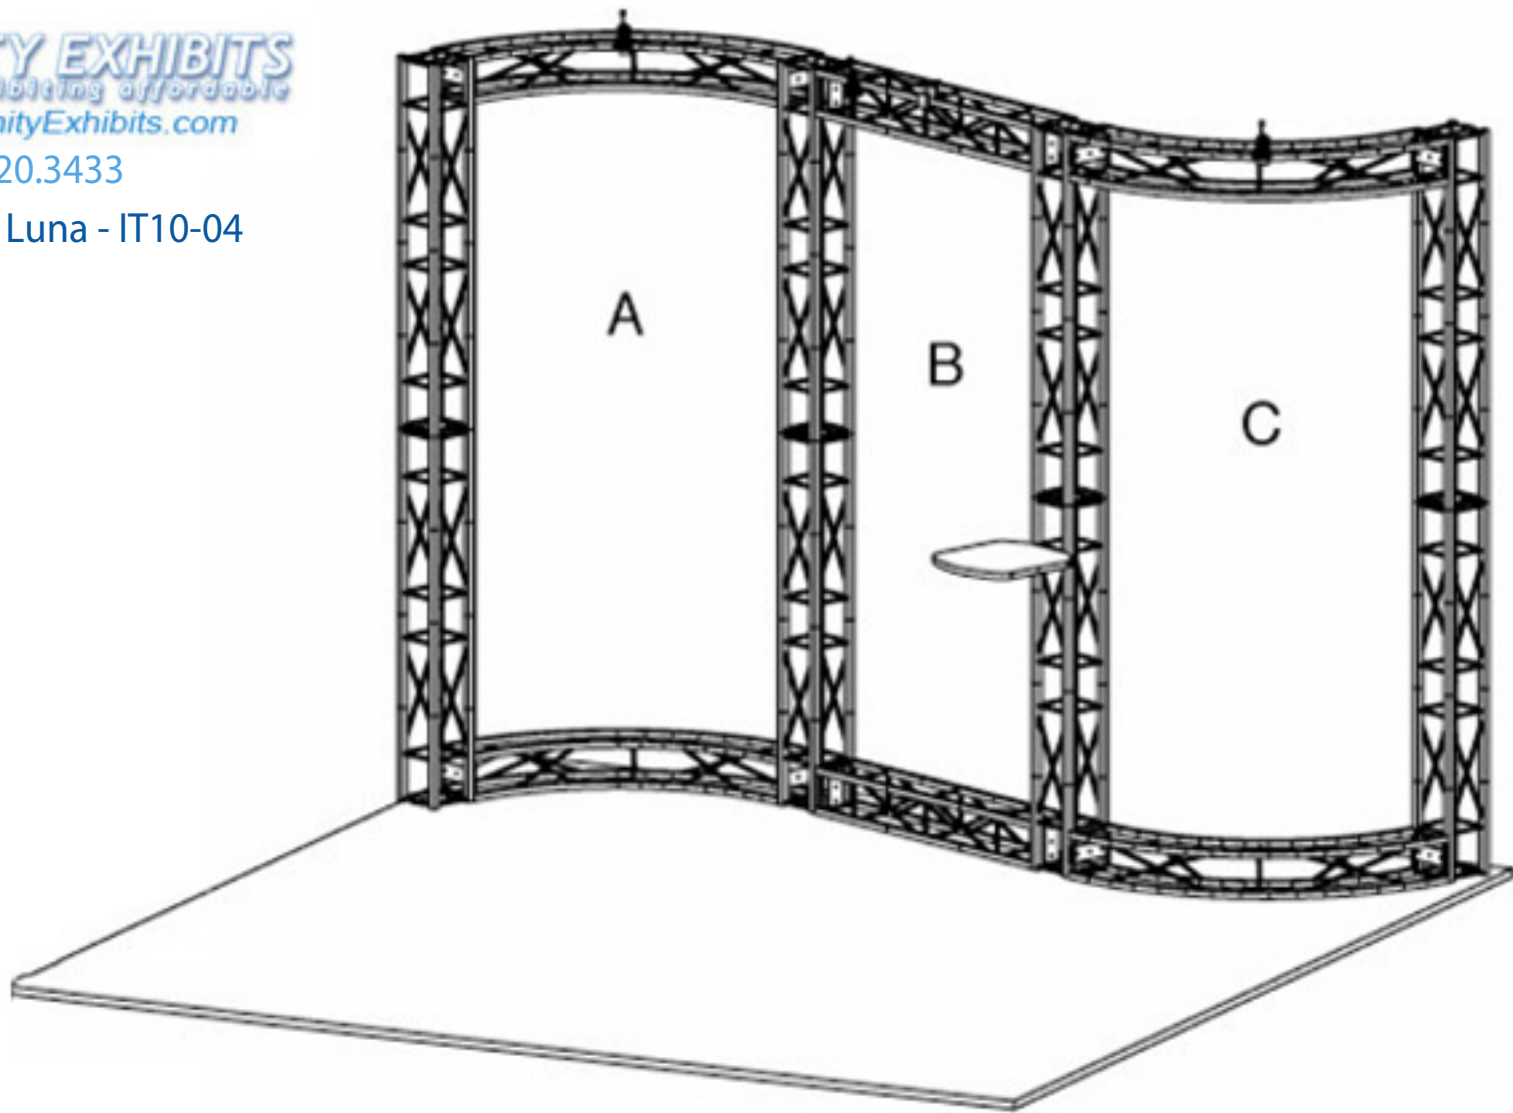

866.720.3433

10' InfiTruss - Luna - IT10-04

Panel **A**: 46.75" x 81.5" panel size, 45.25" x 80" viewable graphic size.

Panel **B**: 36" x 81.5" panel size, 34.5" x 80" viewable graphic size.

Panel **C**: 37.5" x 81.5" panel size, 36" x 80" viewable graphic size.