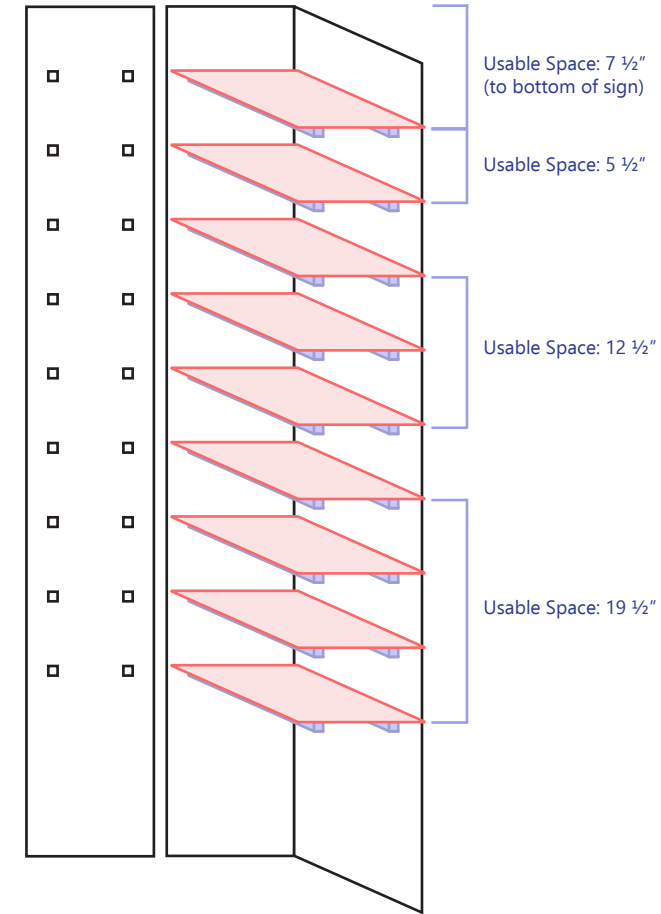

InfiniLite Shelving Options

Our standard shelving options are listed below. Custom shelving options are available upon request.

Please note: each shelf is 1/2" tall and each shelf support is 3/4" tall

Three Shelf

Four Shelf

Five Shelf

Adjustable Option 1

Adjustable Option 2