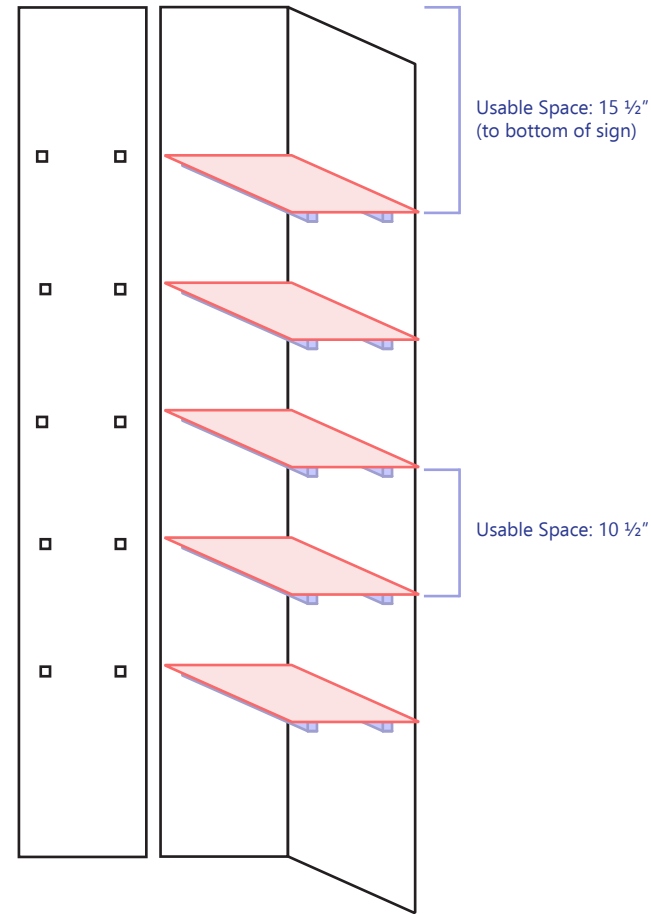

InfiniLite Shelving Options

Our standard shelving options are listed below. Custom shelving options are available upon request.

Please note: each shelf is 1/2" tall and each shelf support is 3/4" tall

Three Shelf

Four Shelf

Five Shelf

Adjustable Option 1

Adjustable Option 2