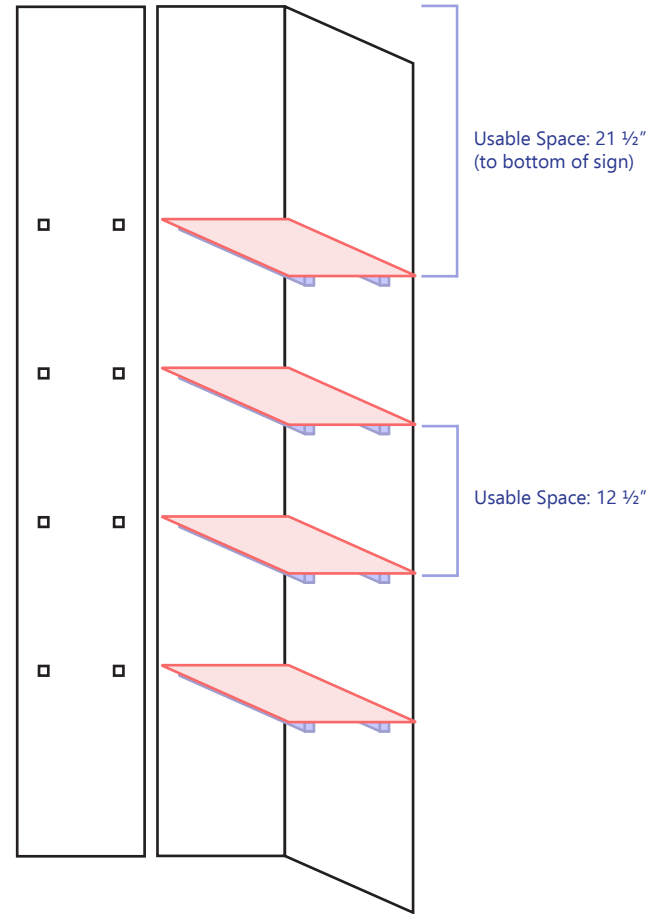

InfiniLite Shelving Options

Our standard shelving options are listed below. Custom shelving options are available upon request.

Please note: each shelf is 1/2" tall and each shelf support is 3/4" tall

Three Shelf

Four Shelf

Five Shelf

Adjustable Option 1

Adjustable Option 2