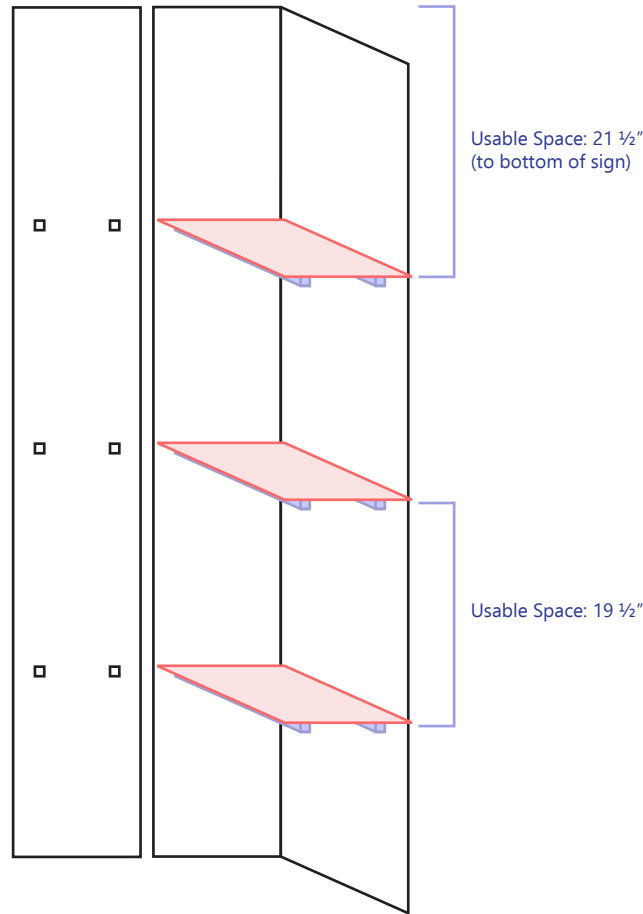

InfiniLite Shelving Options

Our standard shelving options are listed below. Custom shelving options are available upon request.

Please note: each shelf is 1/2" tall and each shelf support is 3/4" tall

Three Shelf

Four Shelf

Five Shelf

Adjustable Option 1

Adjustable Option 2