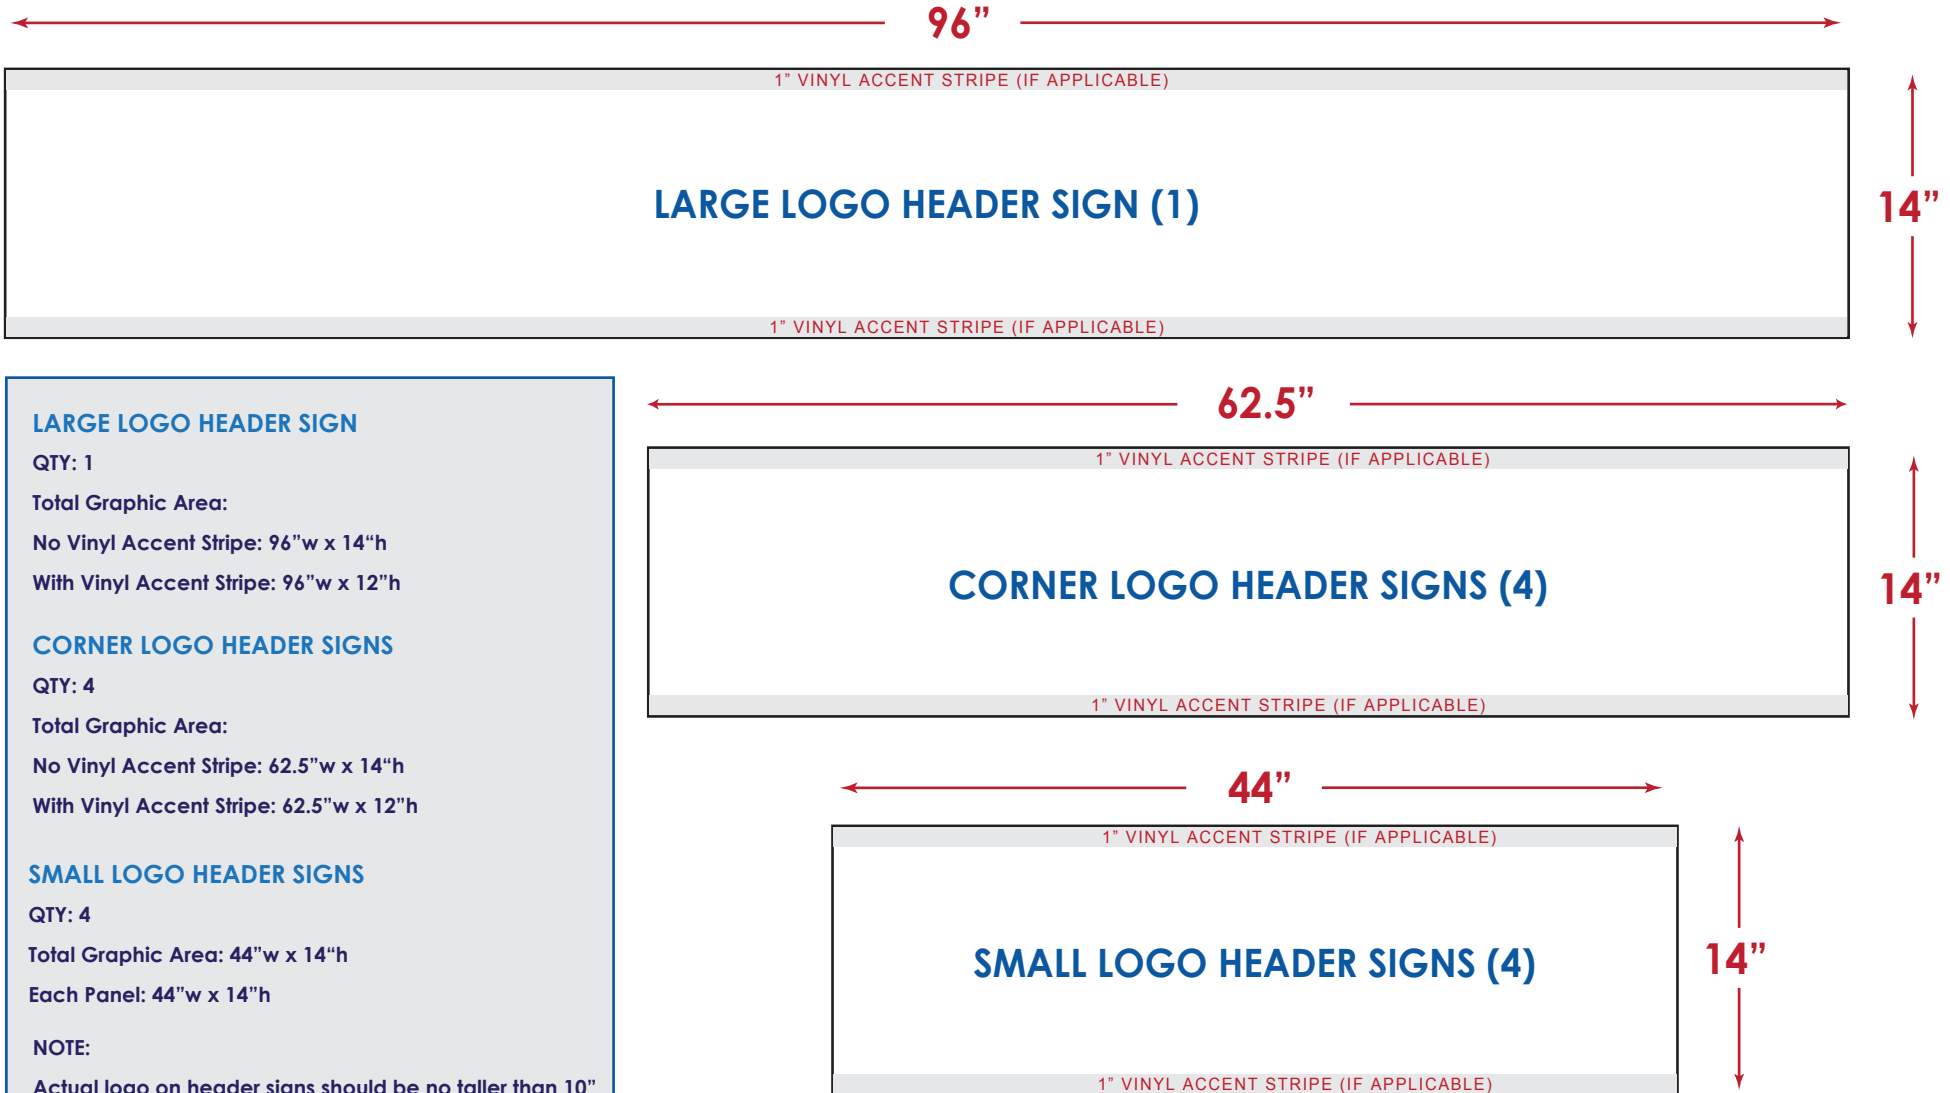

IL2020-M10S

20ft x 20ft MULTI 10-SECTION SHELF DISPLAY

* PLEASE NOTE: THIS FILE IS AT 1/10 SCALE *

LARGE LOGO HEADER SIGN

QTY: 1

Total Graphic Area:

No Vinyl Accent Stripe: 96"w x 14"h

With Vinyl Accent Stripe: 96"w x 12"h

CORNER LOGO HEADER SIGNS

QTY: 4

Total Graphic Area:

No Vinyl Accent Stripe: 62.5"w x 14"h

With Vinyl Accent Stripe: 62.5"w x 12"h

SMALL LOGO HEADER SIGNS

QTY: 4

Total Graphic Area: 44"w x 14"h

Each Panel: 44"w x 14"h

NOTE:

Actual logo on header signs should be no taller than 10"

IMAGE RESOLUTION AND DIMENSIONS

CMYK COLOR

150dpi FULL SCALE

CONVERT FONTS TO OUTLINES

866.720.3433