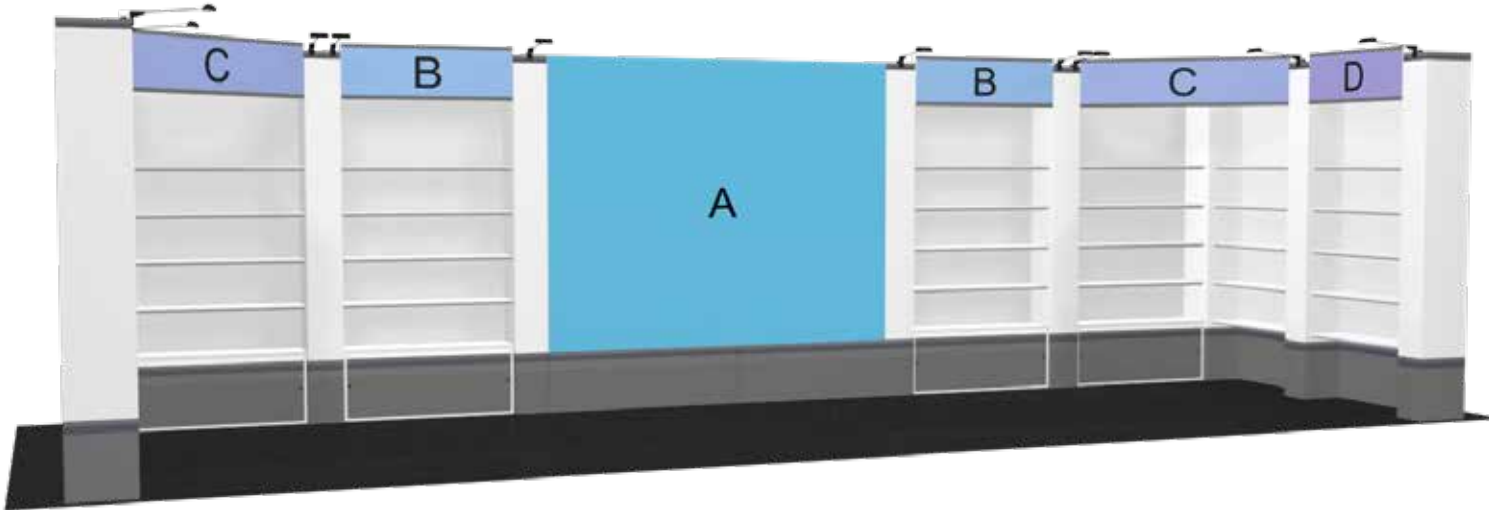

# IL-30-04 - Graphic Specification Sheet

**Panel A:**

Finished Size: 97.5" w x 78" h

**Panel B (x2):**

Finished Size: 44.5" w x 14" h

**Note:** When 1" Accent Stripes are Used  
Keep Logo/Text 1/2" from Stripes

**Panel C (x2):**

Finished Size: 59.75" w x 14" h

**Note:** When 1" Accent Stripes are Used  
Keep Logo/Text 1/2" from Stripes

**Panel D (x2):**

Finished Size: 38.5" w x 14" h

**Note:** When 1" Accent Stripes are Used  
Keep Logo/Text 1/2" from Stripes

**LAYOUT GUIDE LINES**

- 2" bleed around perimeter
- CMYK color mode
- 150 DPI at 100% scale
- Please send all Graphic Files at Full Scale as .JPEG or .PDF
- For best results, please place Critical information, important images, logos or text at least 1" in from edge when creating graphic layouts.