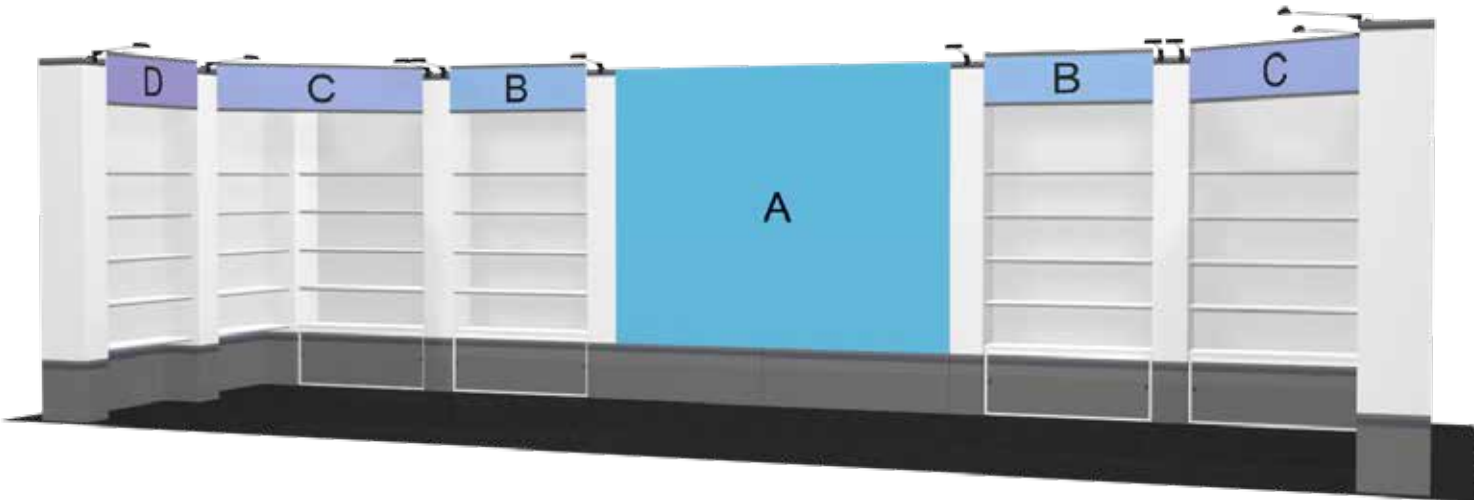

# IL-30-04 - Graphic Specification Sheet

**Panel A:**

Finished Size: 97.5" w x 78" h

**Panel B (x2):**

Finished Size: 44.5" w x 14" h

**Note:** When 1" Accent Stripes are Used  
Keep Logo/Text 1/2" from Stripes

**Panel C (x2):**

Finished Size: 59.75" w x 14" h

**Note:** When 1" Accent Stripes are Used  
Keep Logo/Text 1/2" from Stripes

**Panel D (x2):**

Finished Size: 38.5" w x 14" h

**Note:** When 1" Accent Stripes are Used  
Keep Logo/Text 1/2" from Stripes

**LAYOUT GUIDE LINES**

- 2" bleed around perimeter
- CMYK color mode
- 150 DPI at 100% scale
- Please send all Graphic Files at Full Scale as .JPEG or .PDF
- For best results, please place Critical information, important images, logos or text at least 1" in from edge when creating graphic layouts.