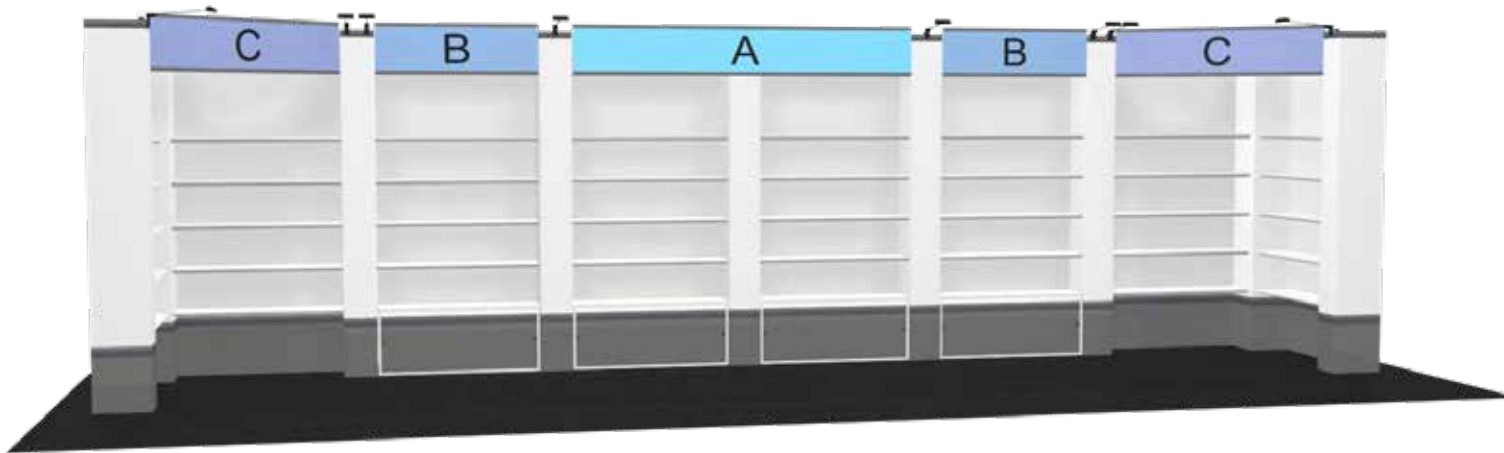

IL-30-01 - Graphic Specification Sheet

**Panel A:**

Finished Size: 97.5"w x 14"h

Note: When 1" Accent Stripes are Used
Keep Logo/Text 1/2" from Stripes

Panel B (x2):

Finished Size: 44.5"w x 14"h

Note: When 1" Accent Stripes are Used
Keep Logo/Text 1/2" from Stripes

Panel C (x2):

Finished Size: 61"w x 14"h

Note: When 1" Accent Stripes are Used
Keep Logo/Text 1/2" from Stripes

LAYOUT GUIDE LINES

- 2" bleed around perimeter
- CMYK color mode
- 150 DPI at 100% scale
- Please send all Graphic Files at Full Scale as .JPEG or .PDF
- For best results, please place Critical information, important images, logos or text at least 1" in from edge when creating graphic layouts.