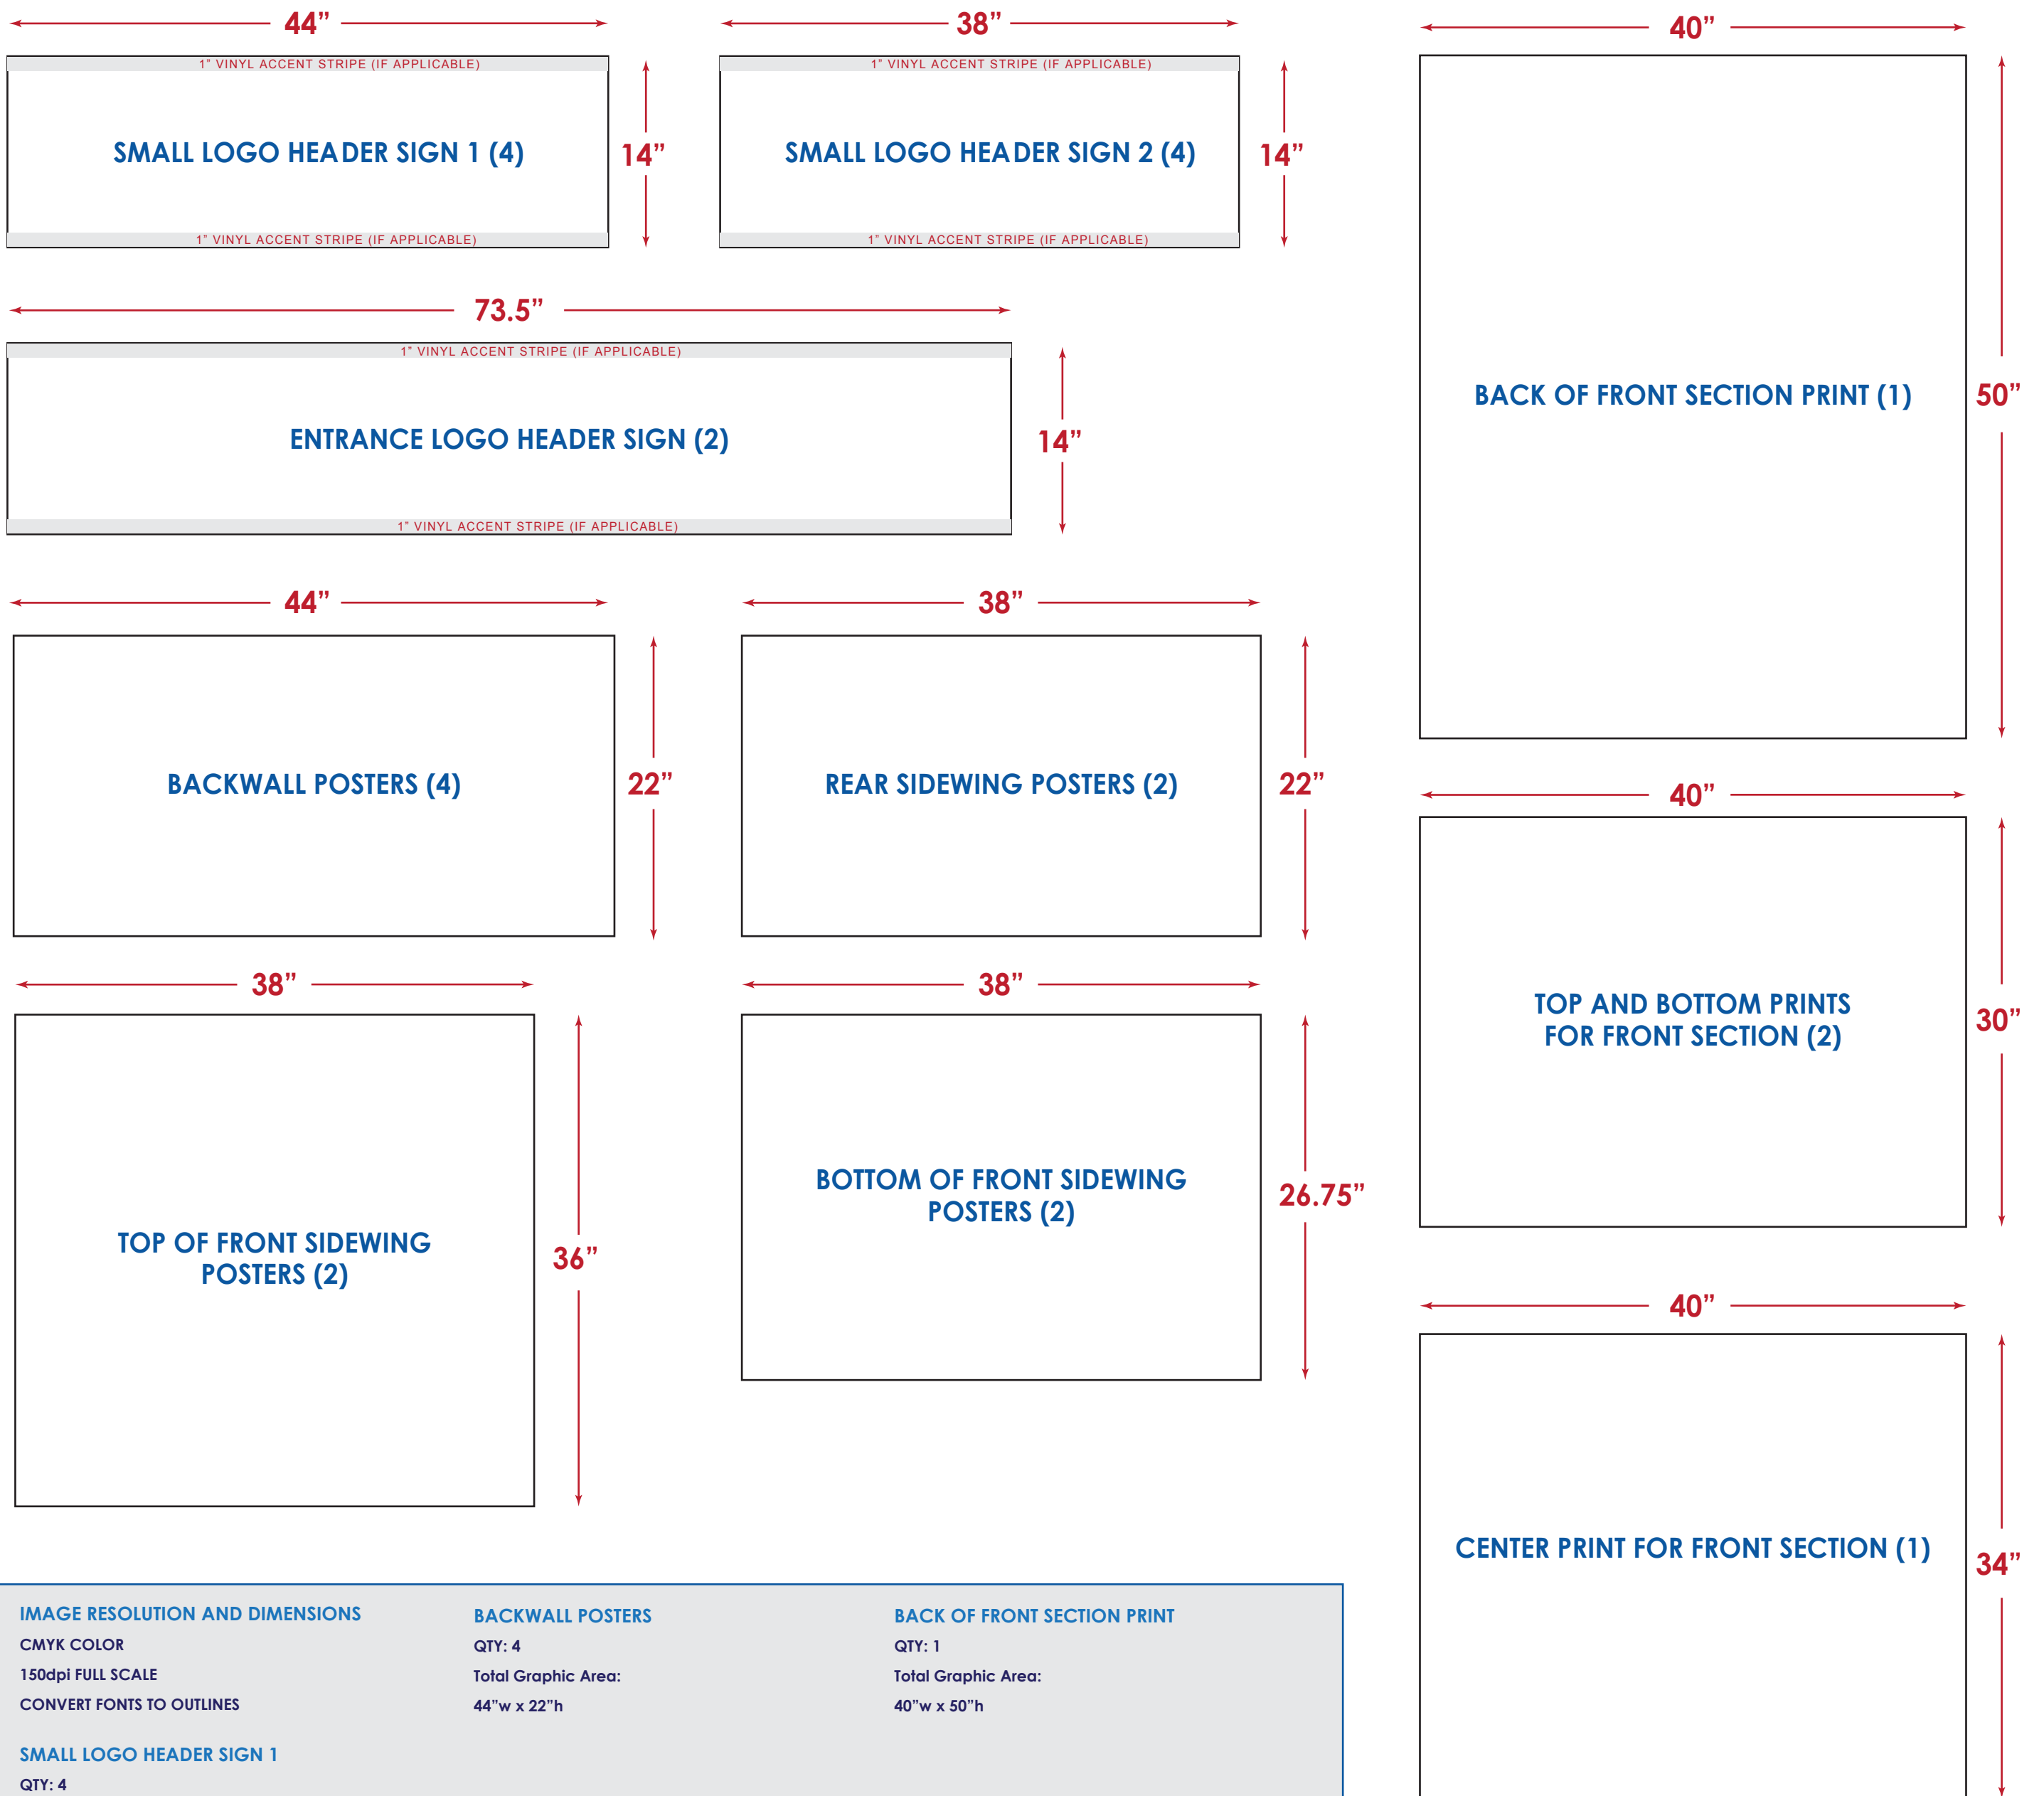

20FT MULTI 9-SECTION SHELF WITH CENTER PRODUCT DISPLAY AND WORKSTATION

* PLEASE NOTE: THIS FILE IS AT 1/10 SCALE *

<p>IMAGE RESOLUTION AND DIMENSIONS CMYK COLOR 150dpi FULL SCALE CONVERT FONTS TO OUTLINES</p>	<p>BACKWALL POSTERS QTY: 4 Total Graphic Area: 44"w x 22"h</p>	<p>BACK OF FRONT SECTION PRINT QTY: 1 Total Graphic Area: 40"w x 50"h</p>
<p>SMALL LOGO HEADER SIGN 1 QTY: 4 Total Graphic Area: No Vinyl Accent Stripe: 44"w x 14"h With Vinyl Accent Stripe: 44"w x 12"h NOTE: Actual logo should be no taller than 10"</p>	<p>REAR SIDEWING POSTERS QTY: 2 Total Graphic Area: 38"w x 22"h</p>	<p>TOP AND BOTTOM PRINTS FOR FRONT SECTION QTY: 2 Total Graphic Area: 40"w x 30"h</p>
<p>SMALL LOGO HEADER SIGN 2 QTY: 4 Total Graphic Area: No Vinyl Accent Stripe: 38"w x 14"h With Vinyl Accent Stripe: 38"w x 12"h NOTE: Actual logo should be no taller than 10"</p>	<p>TOP OF FRONT SIDEWING POSTERS QTY: 2 Total Graphic Area: 38"w x 36"h</p>	<p>CENTER PRINT FOR FRONT SECTION QTY: 1 Total Graphic Area: 40"w x 34"h</p>
<p>ENTRANCE LOGO HEADER SIGN QTY: 2 Total Graphic Area: No Vinyl Accent Stripe: 73.5"w x 14"h With Vinyl Accent Stripe: 73.5"w x 12"h NOTE: Actual logo should be no taller than 10"</p>	<p>BOTTOM OF FRONT SIDEWING POSTERS QTY: 2 Total Graphic Area: 38"w x 26.75"h</p>	