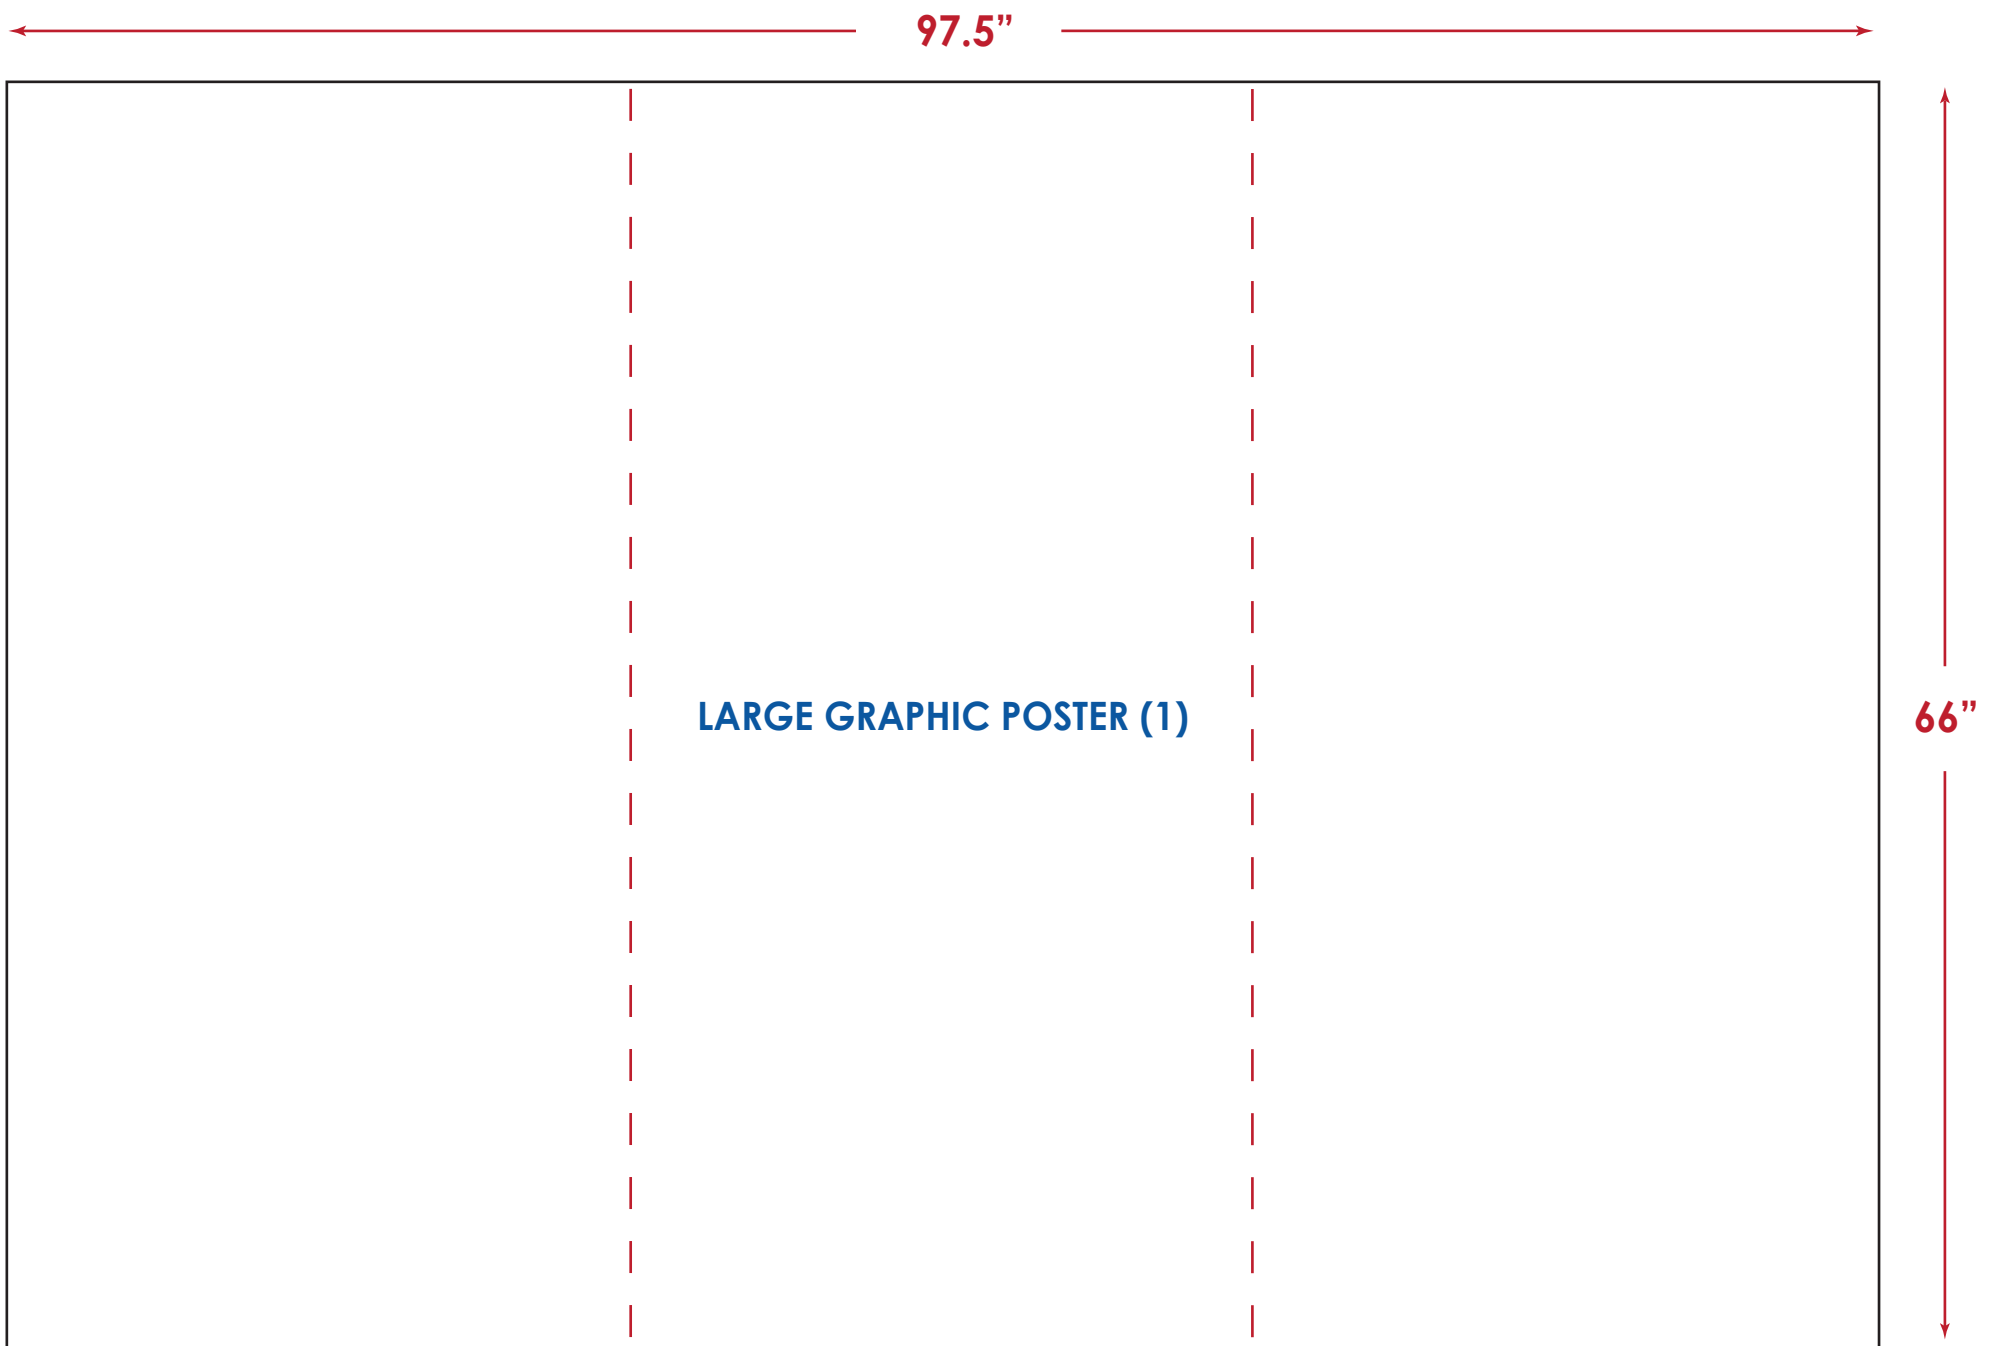

20FT MULTI 8-SECTION SHELF & GRAPHIC DISPLAY

* PLEASE NOTE: THIS FILE IS AT 1/10 SCALE *

<p>LARGE LOGO HEADER SIGN QTY: 1 Total Graphic Area: No Vinyl Accent Stripe: 96" w x 14" h With Vinyl Accent Stripe: 96" w x 12" h</p>	<p>CORNER LOGO HEADER SIGNS QTY: 2 Total Graphic Area: No Vinyl Accent Stripe: 59" w x 14" h With Vinyl Accent Stripe: 59" w x 12" h</p>	<p>SMALL LOGO HEADER SIGNS QTY: 2 Total Graphic Area: No Vinyl Accent Stripe: 38" w x 14" h With Vinyl Accent Stripe: 38" w x 12" h</p>
<p>NOTE: Actual logo on header signs should be no taller than 10"</p>		
<p>LARGE GRAPHIC POSTER QTY: 1 Total Graphic Area: 97.5" w x 66" h Each Panel: 32.5" w x 66" h</p>	<p>IMAGE RESOLUTION AND DIMENSIONS CMYK COLOR 150dpi FULL SCALE CONVERT FONTS TO OUTLINES</p>	