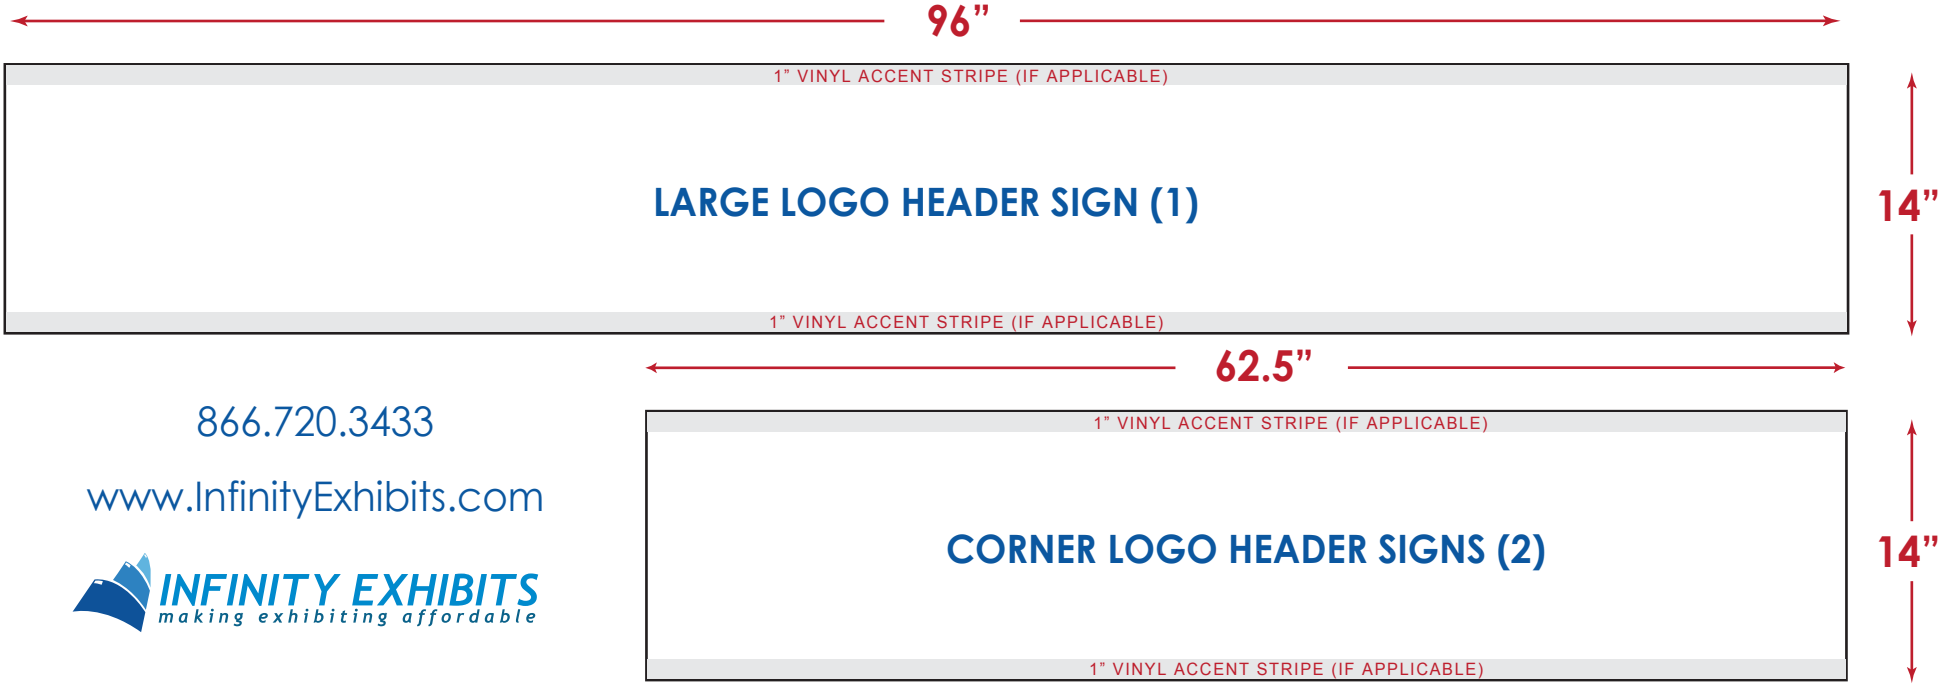

IL20-M6S

20FT MULTI 6-SECTION SHELF DISPLAY

* PLEASE NOTE: THIS FILE IS AT 1/10 SCALE *

LARGE LOGO HEADER SIGN

QTY: 1

Total Graphic Area:

No Vinyl Accent Stripe: 96" w x 14" h

With Vinyl Accent Stripe: 96" w x 12" h

NOTE: Actual logo on all header signs should be no taller than 10"

CORNER LOGO HEADER SIGNS

QTY: 2

Total Graphic Area:

No Vinyl Accent Stripe: 62.5" w x 14" h

With Vinyl Accent Stripe: 62.5" w x 12" h

IMAGE RESOLUTION AND DIMENSIONS