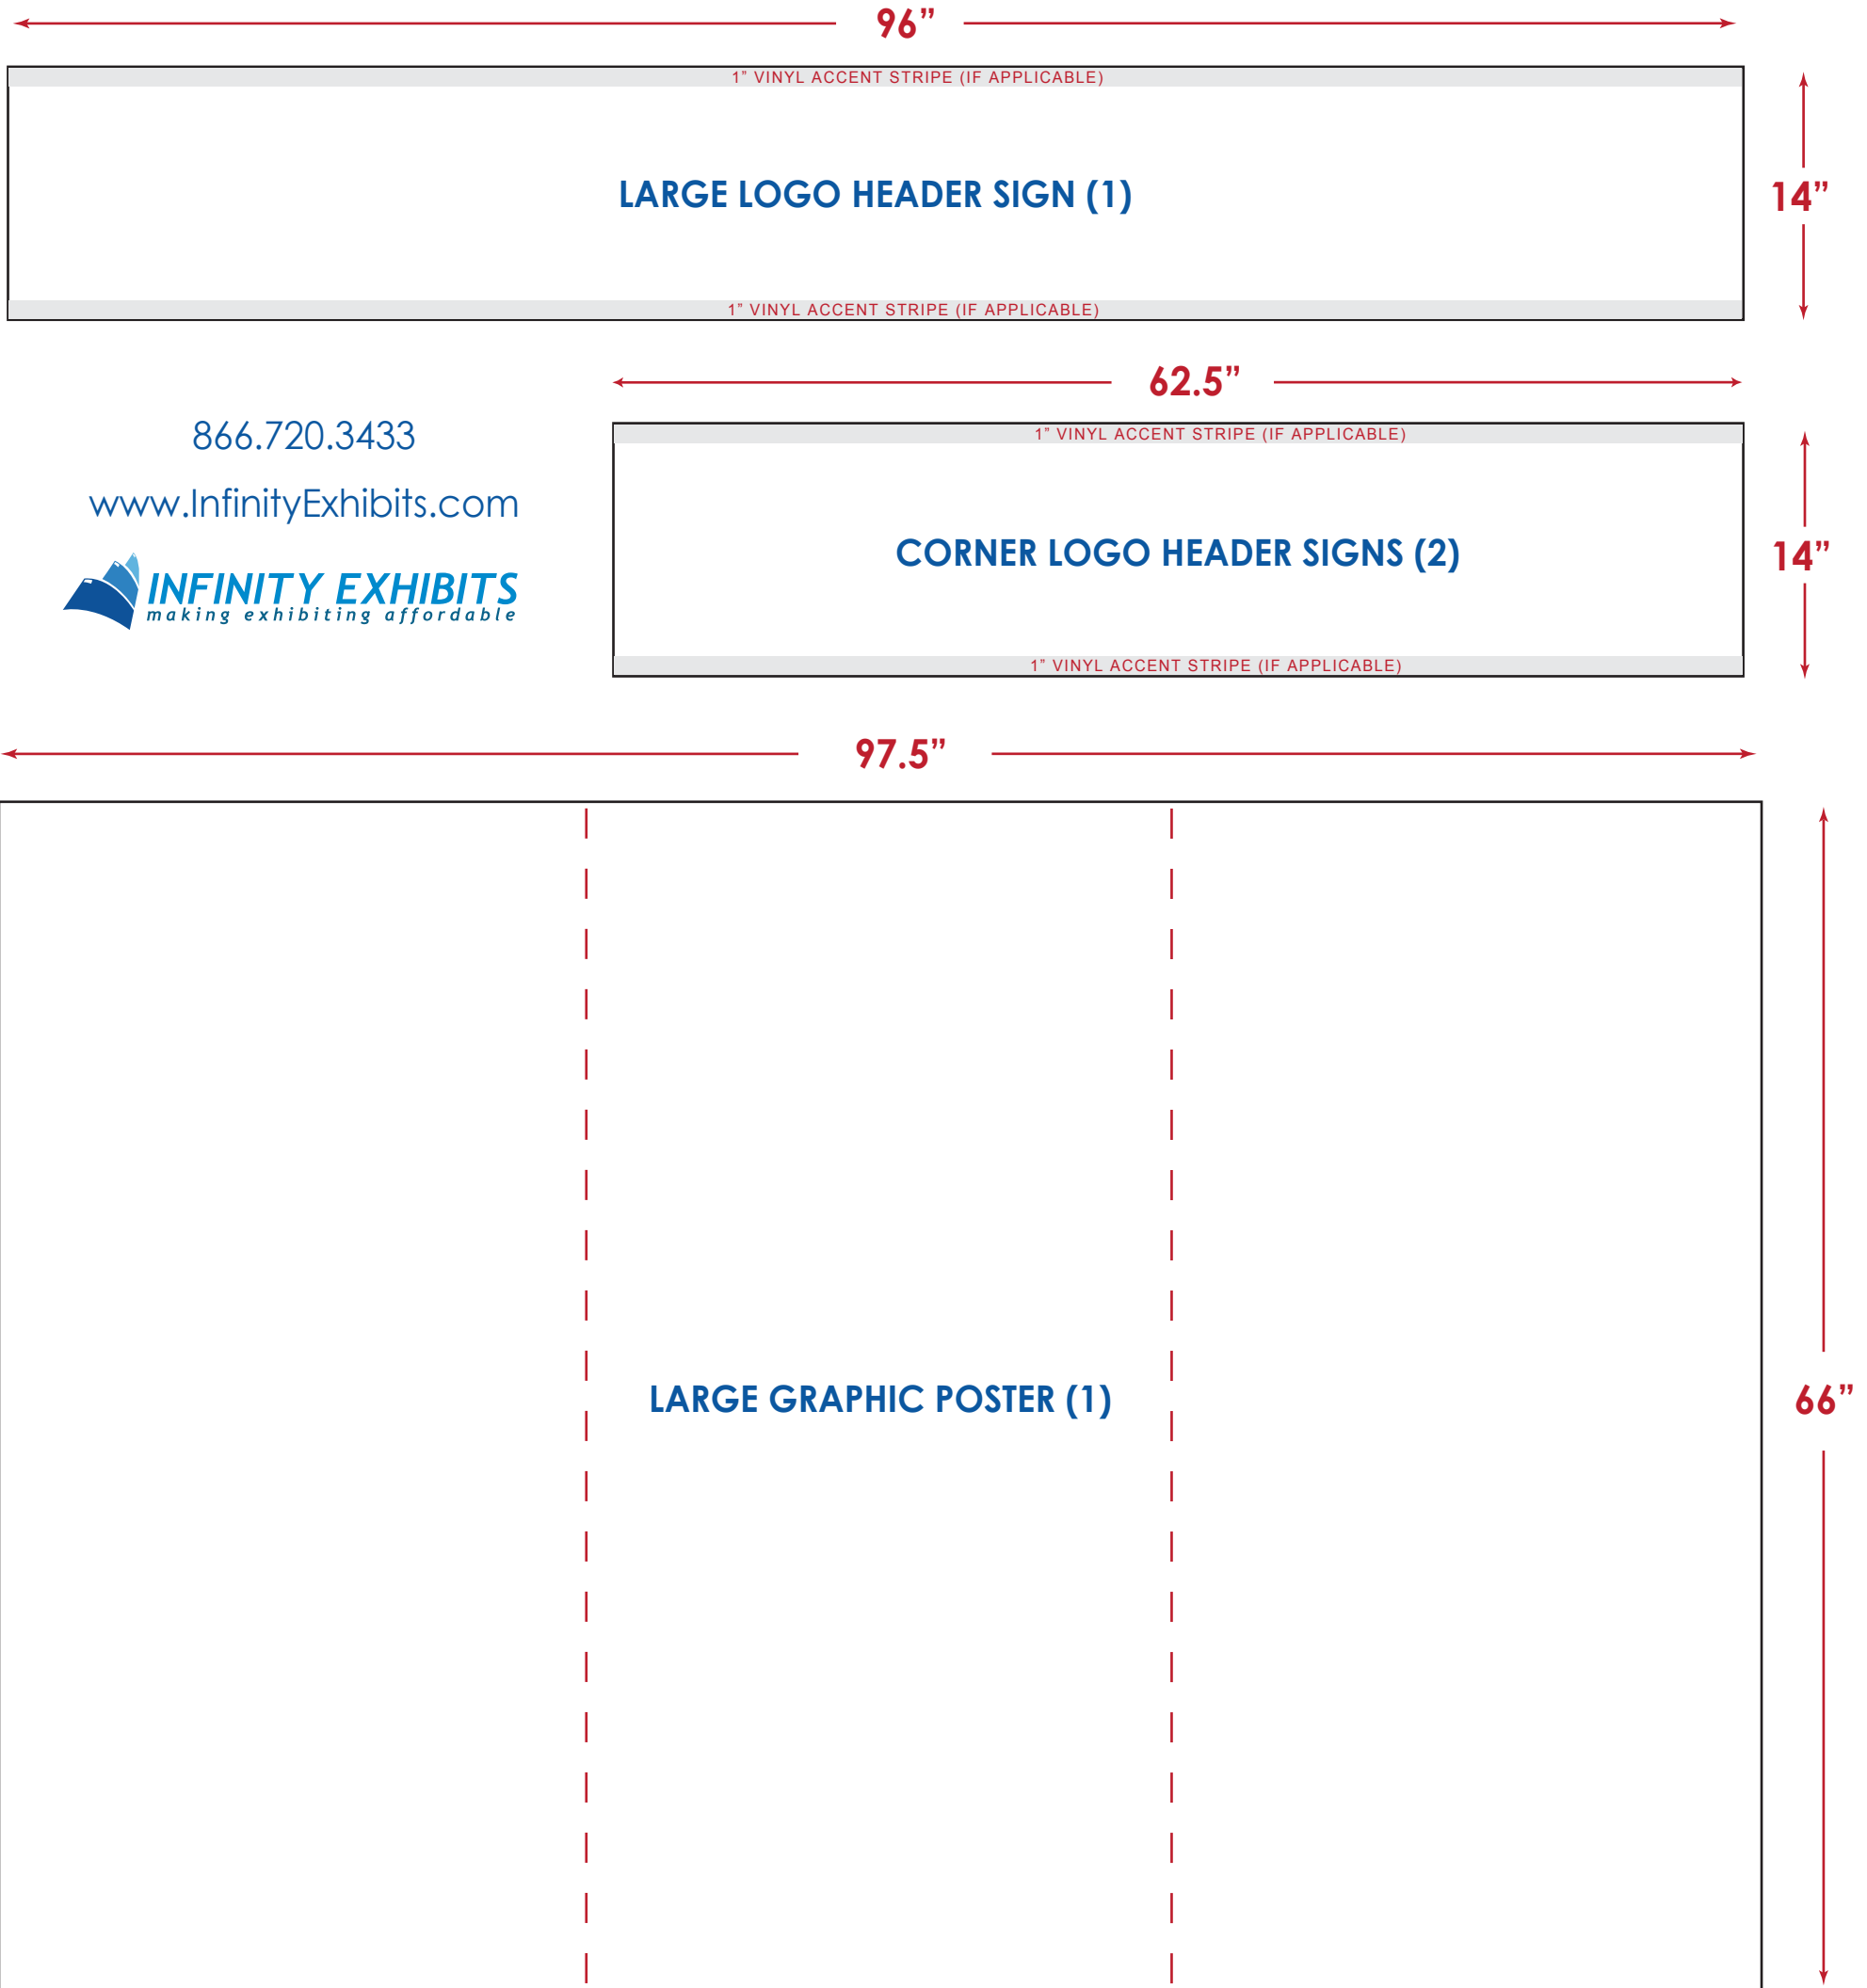

# IL20-M6SG

## 20FT MULTI 6-SECTION SHELF & GRAPHIC DISPLAY

\* PLEASE NOTE: THIS FILE IS AT 1/10 SCALE \*

LARGE LOGO HEADER SIGN	CORNER LOGO HEADER SIGNS	LARGE GRAPHIC POSTER	IMAGE RESOLUTION AND DIMENSIONS
QTY: 1	QTY: 2	QTY: 1	CMYK COLOR
Total Graphic Area:	Total Graphic Area:	Total Graphic Area: 97.5" w x 66" h	150dpi FULL SCALE
No Vinyl Accent Stripe: 96" w x 14" h	No Vinyl Accent Stripe: 62.5" w x 14" h	Each Panel: 32.5" w x 66" h	CONVERT FONTS TO OUTLINES
With Vinyl Accent Stripe: 96" w x 12" h	With Vinyl Accent Stripe: 62.5" w x 12" h		
NOTE: Actual logo on all header signs should be no taller than 10"			