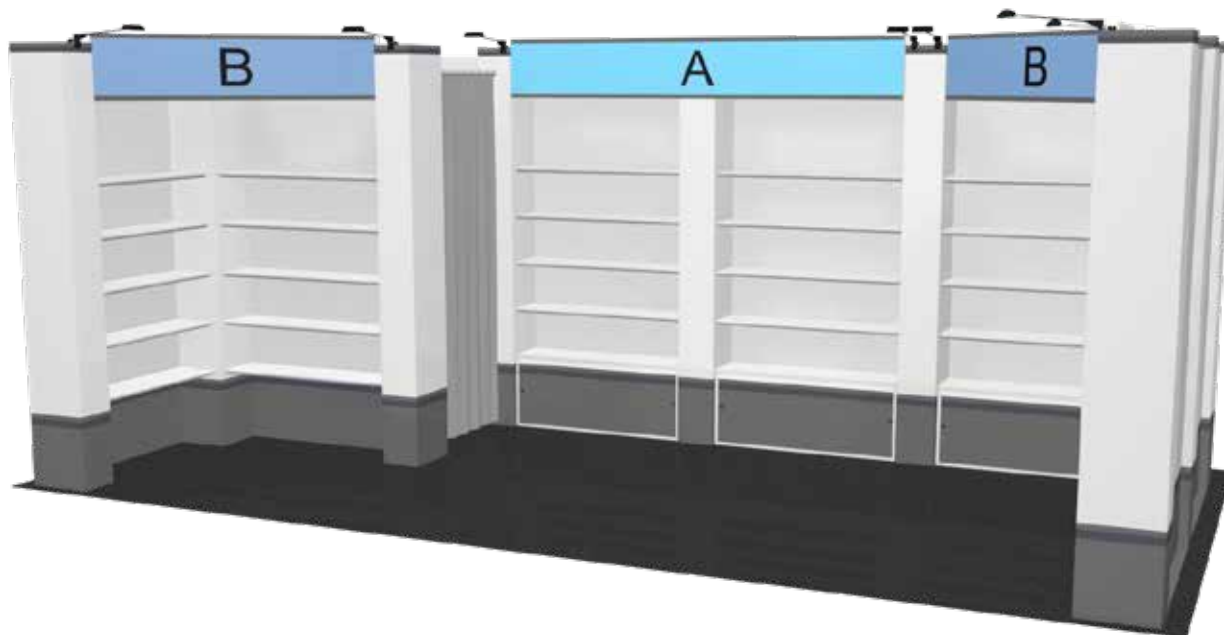

IL-20-15 - Graphic Specification Sheet

Panel A:

Finished Size: 97.5"w x 14"h

Note: When 1" Accent Stripes are Used
Keep Logo/Text 1/2" from Stripes

Panel B (x2):

Finished Size: 58.5"w x 14"h

Note: When 1" Accent Stripes are Used
Keep Logo/Text 1/2" from Stripes

Panel C:

Finished Size: 38.5"w x 14"h

Note: When 1" Accent Stripes are Used
Keep Logo/Text 1/2" from Stripes

LAYOUT GUIDE LINES

- 2" bleed around perimeter
- CMYK color mode
- 150 DPI at 100% scale
- Please send all Graphic Files at Full Scale as .JPEG or .PDF
- For best results, please place Critical information, important images, logos or text at least 1" in from edge when creating graphic layouts.