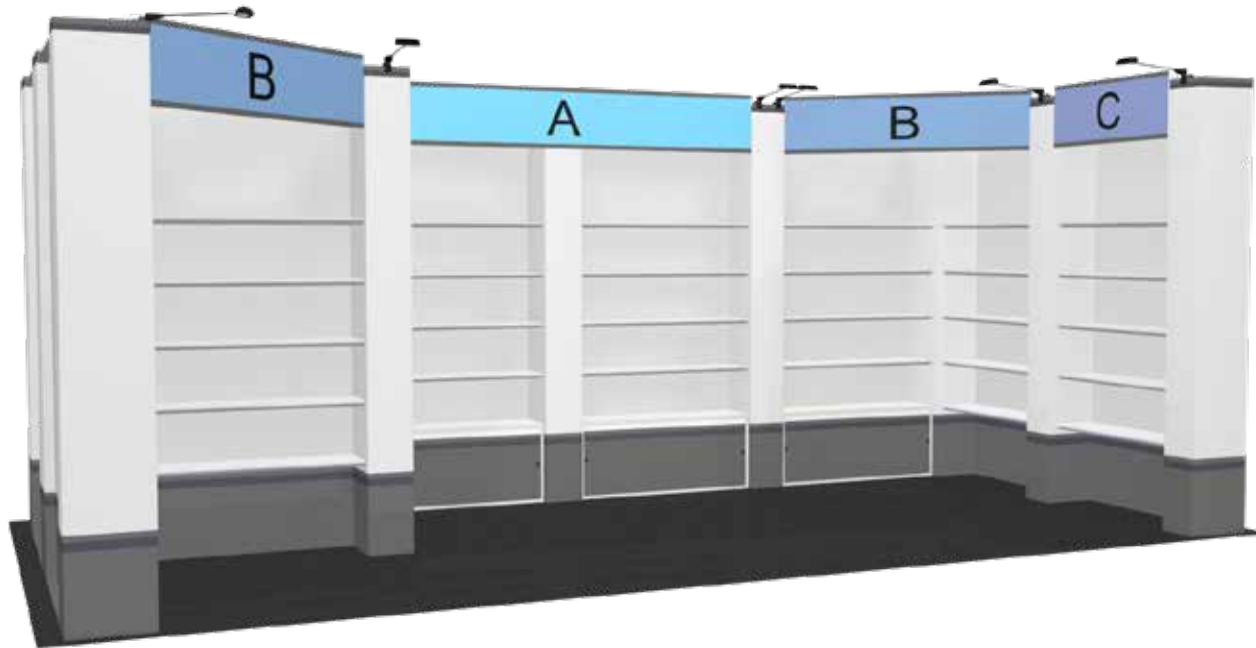

IL-20-15 - Graphic Specification Sheet

Panel A:

Finished Size: 97.5"w x 14"h

Note: When 1" Accent Stripes are Used
Keep Logo/Text 1/2" from Stripes

Panel B (x2):

Finished Size: 58.5"w x 14"h

Note: When 1" Accent Stripes are Used
Keep Logo/Text 1/2" from Stripes

Panel C:

Finished Size: 38.5"w x 14"h

Note: When 1" Accent Stripes are Used
Keep Logo/Text 1/2" from Stripes

LAYOUT GUIDE LINES

- 2" bleed around perimeter
- CMYK color mode
- 150 DPI at 100% scale
- Please send all Graphic Files at Full Scale as .JPEG or .PDF
- For best results, please place Critical information, important images, logos or text at least 1" in from edge when creating graphic layouts.