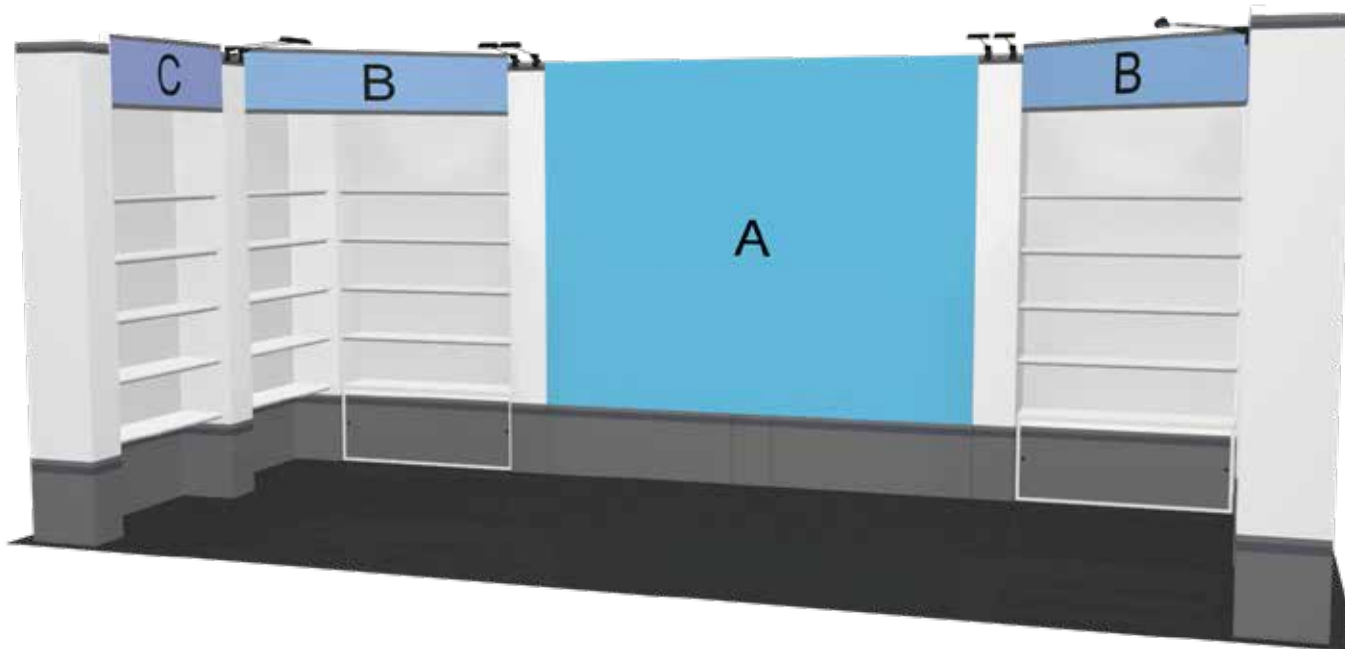

IL-20-12 - Graphic Specification Sheet

Panel A:

Finished Size: 97.25" w x 78" h

Panel B (x2):

Finished Size: 59.5" w x 14" h

Note: When 1" Accent Stripes are Used
Keep Logo/Text 1/2" from Stripes

Panel C (x2):

Finished Size: 38.5" w x 14" h

Note: When 1" Accent Stripes are Used
Keep Logo/Text 1/2" from Stripes

LAYOUT GUIDE LINES

- 2" bleed around perimeter
- CMYK color mode
- 150 DPI at 100% scale
- Please send all Graphic Files at Full Scale as .JPEG or .PDF
- For best results, please place Critical information, important images, logos or text at least 1" in from edge when creating graphic layouts.