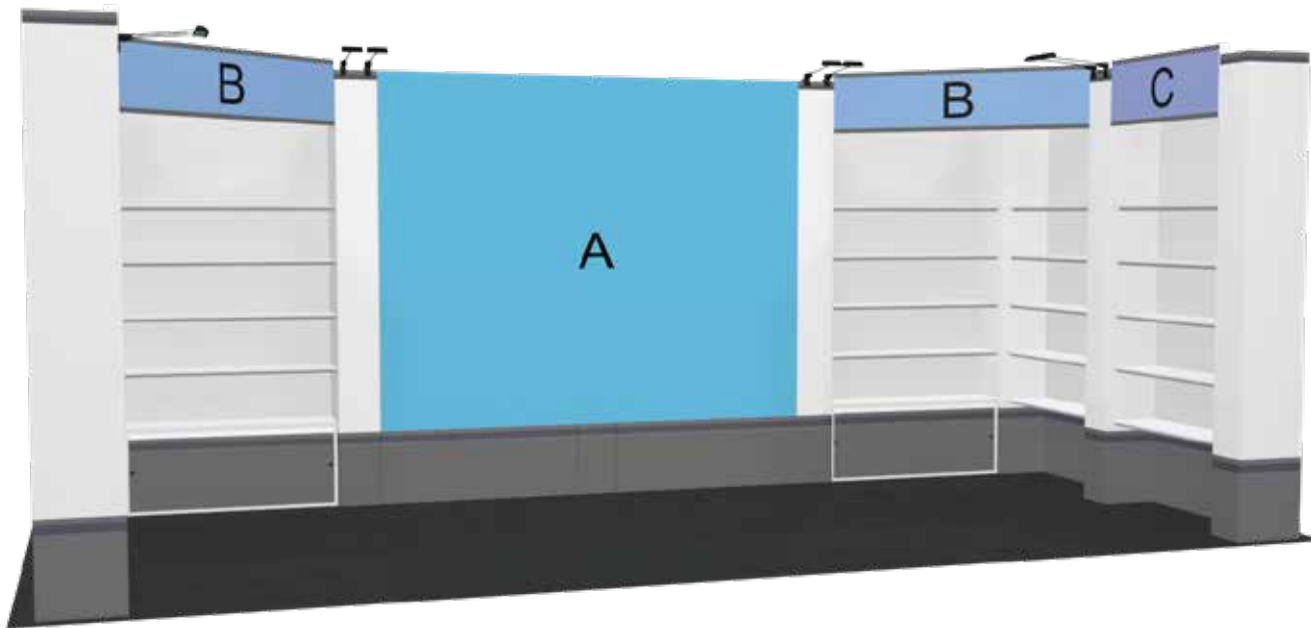

IL-20-12 - Graphic Specification Sheet

Panel A:

Finished Size: 97.25" w x 78" h

Panel B (x2):

Finished Size: 59.5" w x 14" h

Note: When 1" Accent Stripes are Used
Keep Logo/Text 1/2" from Stripes

Panel C (x2):

Finished Size: 38.5" w x 14" h

Note: When 1" Accent Stripes are Used
Keep Logo/Text 1/2" from Stripes

LAYOUT GUIDE LINES

- 2" bleed around perimeter
- CMYK color mode
- 150 DPI at 100% scale
- Please send all Graphic Files at Full Scale as .JPEG or .PDF
- For best results, please place Critical information, important images, logos or text at least 1" in from edge when creating graphic layouts.