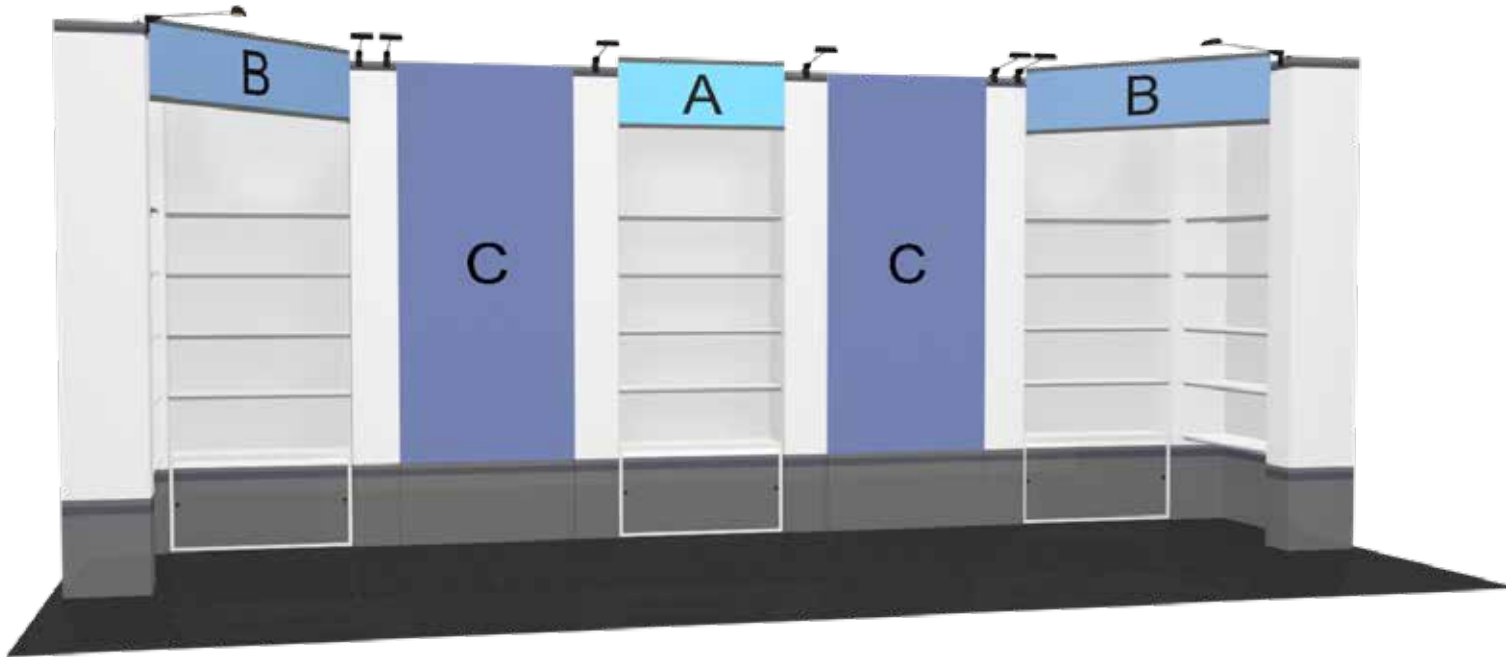

IL-20-10-C - Graphic Specification Sheet

Panel A:

Finished Size: 34.5"w x 14"h

Note: When 1" Accent Stripes are Used
Keep Logo/Text 1/2" from Stripes

Panel B (x2):

Finished Size: 53.5"w x 14"h

Note: When 1" Accent Stripes are Used
Keep Logo/Text 1/2" from Stripes

Panel C (x2):

Finished Size: 34.25"w x 78"h

LAYOUT GUIDE LINES

- 2" bleed around perimeter
- CMYK color mode
- 150 DPI at 100% scale
- Please send all Graphic Files at Full Scale as .JPEG or .PDF
- For best results, please place Critical information, important images, logos or text at least 1" in from edge when creating graphic layouts.