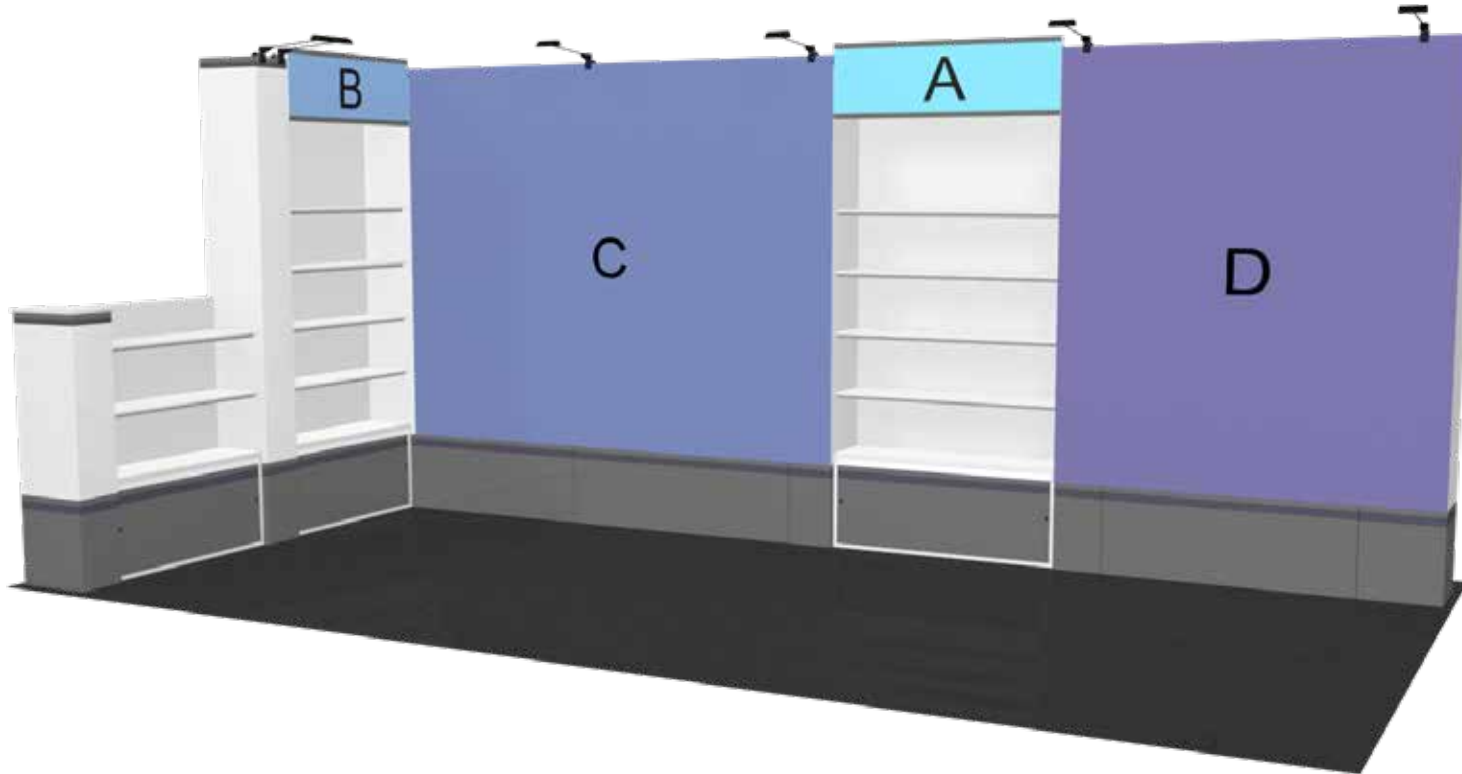

# IL-20-09 - Graphic Specification Sheet

**Panel A:**

Finished Size: 44.5"w x 14"h

**Note:** When 1" Accent Stripes are Used  
Keep Logo/Text 1/2" from Stripes

**Panel B:**

Finished Size: 38.5"w x 14"h

**Note:** When 1" Accent Stripes are Used  
Keep Logo/Text 1/2" from Stripes

**Panel C:**

Finished Size: 98.5"w x 78"h

**Panel D:**

Finished Size: 67.25"w x 78"h

**LAYOUT GUIDE LINES**

- 2" bleed around perimeter
- CMYK color mode
- 150 DPI at 100% scale
- Please send all Graphic Files at Full Scale as .JPEG or .PDF
- For best results, please place Critical information, important images, logos or text at least 1" in from edge when creating graphic layouts.