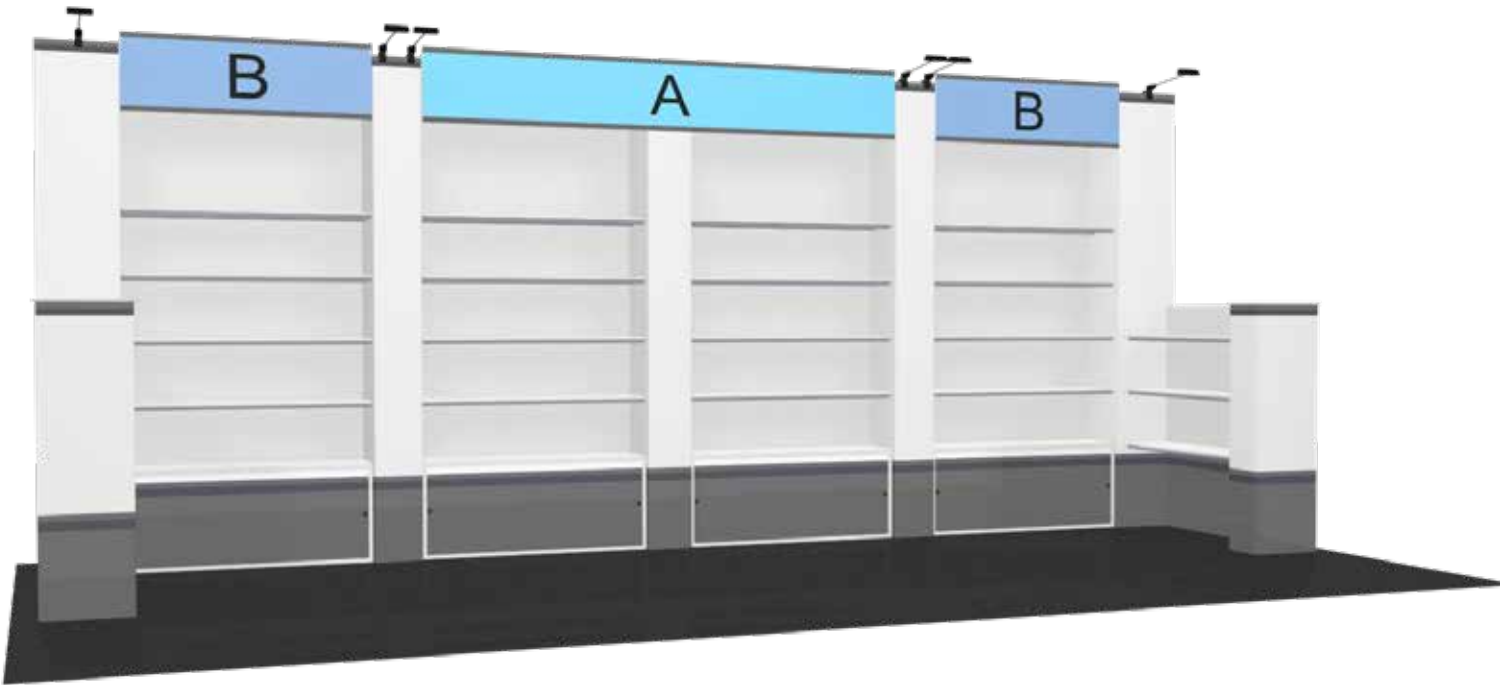

IL-20-08 - Graphic Specification Sheet

Panel A:

Finished Size: 97.5"w x 14"h

Note: When 1" Accent Stripes are Used
Keep Logo/Text 1/2" from Stripes

Panel B (x2):

Finished Size: 44.5"w x 14"h

Note: When 1" Accent Stripes are Used
Keep Logo/Text 1/2" from Stripes

LAYOUT GUIDE LINES

- 2" bleed around perimeter
- CMYK color mode
- 150 DPI at 100% scale
- Please send all Graphic Files at Full Scale as .JPEG or .PDF
- For best results, please place Critical information, important images, logos or text at least 1" in from edge when creating graphic layouts.