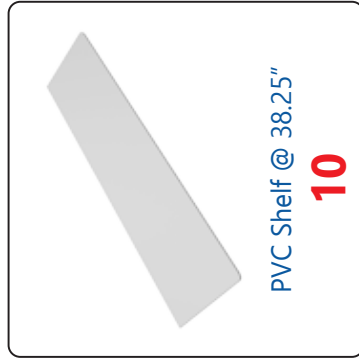

9" x 14" Pillar
5

14" Pillar
Top and Bottom Insert
6

9" Pillar
Top and Bottom Insert
15

44" Wall Panel
6

38" Wall Panel
4

Large Sign
1

Corner Sign
2

PVC Shelf @ 44.25"
20

PVC Shelf @ 38.25"
10

48" Shelf Support Stick
36

42" Shelf Support Stick
20

Sliding Storage
Compartment
4

Counter Front

1

Counter Side

2