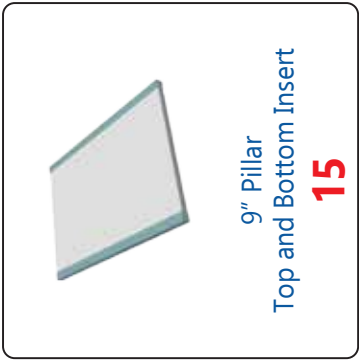

SIVAN
HEALTH & FITNESS

SORBUS

LED
CONCEPTS

GGI International • 180 Summit Ave, Ste 207 • Montvale, NJ 07645

Display Setup Instructions

10' x 20' Display Booth

14" x 14" Pillar
2

Back for 14" Pillar
2

9" x 14" Pillar
5

14" Pillar
Top and Bottom Insert
6

9" Pillar
Top and Bottom Insert
15

44" Wall Panel
6

38" Wall Panel
4

Large Sign
1

Corner Sign
2

PVC Shelf @ 44.25"
20