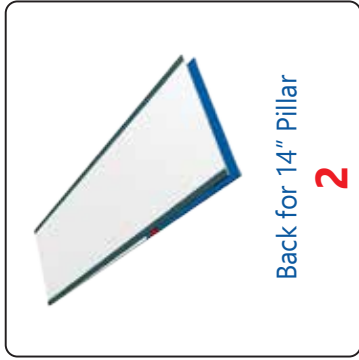

SIVAN
HEALTH & FITNESS

SORBUS

LED
CONCEPTS

GGI International • 180 Summit Ave, Ste 207 • Montvale, NJ 07645

Display Setup Instructions

10' x 20' Display Booth

14" x 14" Pillar
2

Back for 14" Pillar
2

9" x 14" Pillar
5

14" Pillar
Top and Bottom Insert
6

9" Pillar
Top and Bottom Insert
15

44" Wall Panel
6

38" Wall Panel
4

Large Sign
1

Corner Sign
2

PVC Shelf @ 44.25"
20