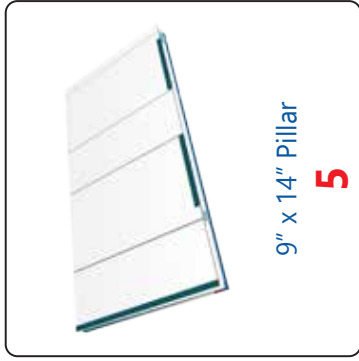

SIVAN
HEALTH & FITNESS

SORBUS

LED
CONCEPTS

GGI International • 180 Summit Ave, Ste 207 • Montvale, NJ 07645

Display Setup Instructions

10' x 20' Display Booth

14" x 14" Pillar
2

Back for 14" Pillar
2

9" x 14" Pillar
5

14" Pillar
Top and Bottom Insert
6

9" Pillar
Top and Bottom Insert
15

44" Wall Panel
6

38" Wall Panel
4

Large Sign
1

Corner Sign
2

PVC Shelf @ 44.25"
20

PVC Shelf @ 38.25"
10

48" Shelf Support Stick
36

42" Shelf Support Stick
20

Sliding Storage
Compartment
4

Counter Front

1

Counter Side

2