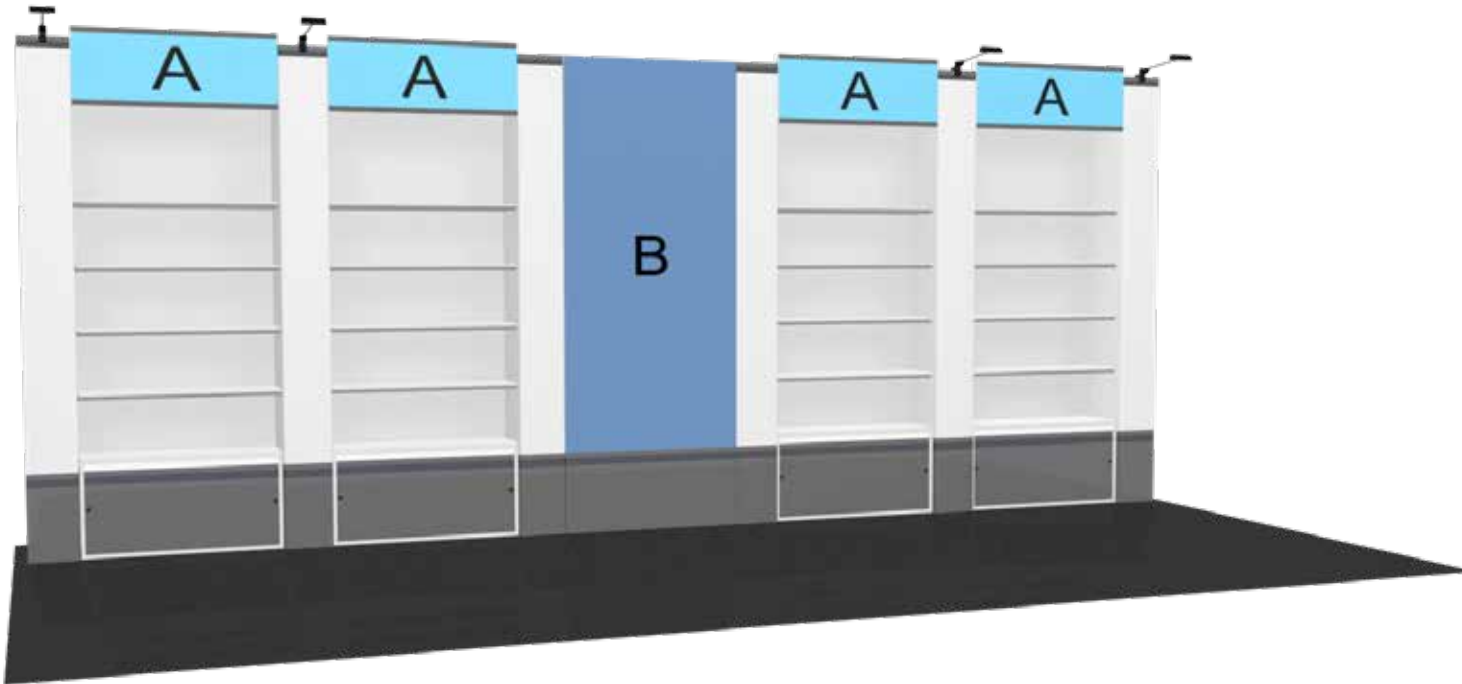

# IL-20-05 - Graphic Specification Sheet

**Panel A (x4):**

Finished Size: 36.5"w x 14"h

**Note:** When 1" Accent Stripes are Used  
Keep Logo/Text 1/2" from Stripes

**Panel B:**

Finished Size: 36.5"w x 78"h

**LAYOUT GUIDE LINES**

- 2" bleed around perimeter
- CMYK color mode
- 150 DPI at 100% scale
- Please send all Graphic Files at Full Scale as .JPEG or .PDF
- For best results, please place Critical information, important images, logos or text at least 1" in from edge when creating graphic layouts.