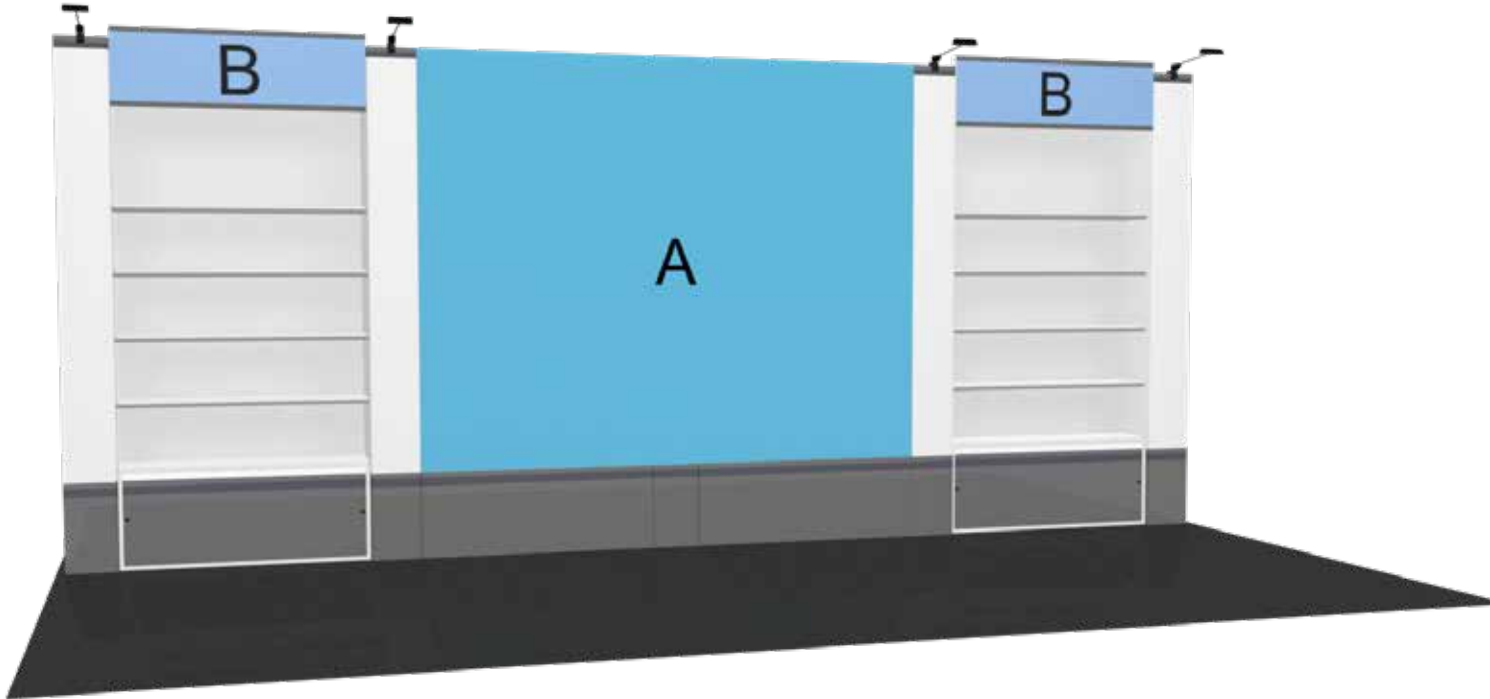

IL-20-02 - Graphic Specification Sheet

**Panel A:**

Finished Size: 97.5"w x 78"h

Panel B (x2):

Finished Size: 44.5"w x 14"h

Note: When 1" Accent Stripes are Used
Keep Logo/Text 1/2" from Stripes

LAYOUT GUIDE LINES

- 2" bleed around perimeter
- CMYK color mode
- 150 DPI at 100% scale
- Please send all Graphic Files at Full Scale as .JPEG or .PDF
- For best results, please place Critical information, important images, logos or text at least 1" in from edge when creating graphic layouts.