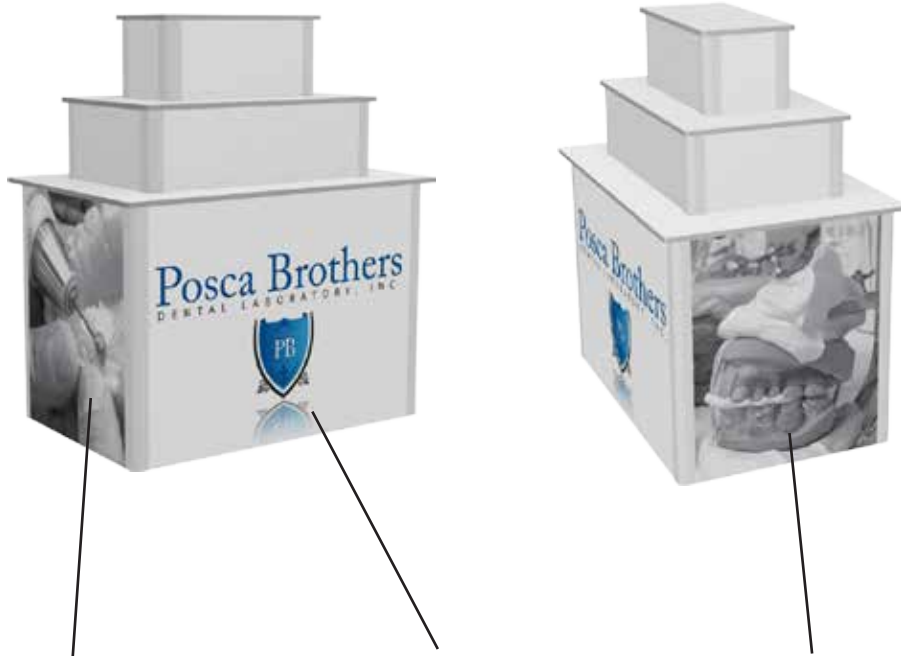

Counter_front

Counter_right

Multi-Tiered Counter

Counter_left