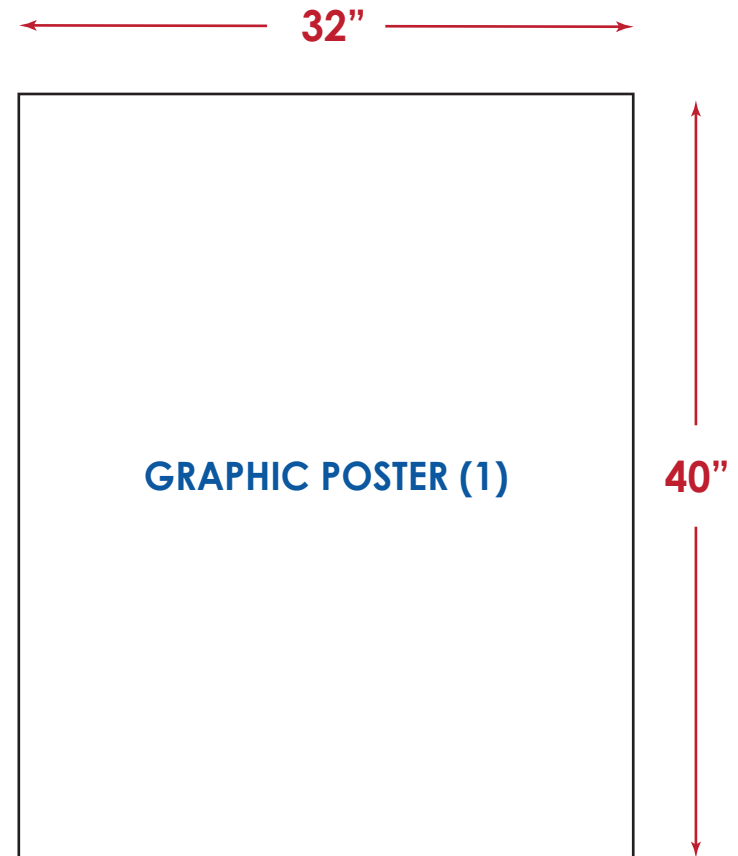

IL10-M3S

10FT MULTI 3-SECTION SHELF DISPLAY

* PLEASE NOTE: THIS FILE IS AT 1/10 SCALE *

LARGE LOGO HEADER SIGN	GRAPHIC POSTER
QTY: 1	QTY: 1
Total Graphic Area:	Total Graphic Area: 32"w x 40"h
No Vinyl Accent Stripe: 96"w x 14"h	
With Vinyl Accent Stripe: 96"w x 12"h	
NOTE: Actual logo should be no taller than 10"	
IMAGE RESOLUTION AND DIMENSIONS	
CMYK COLOR	
150dpi FULL SCALE	
CONVERT FONTS TO OUTLINES	