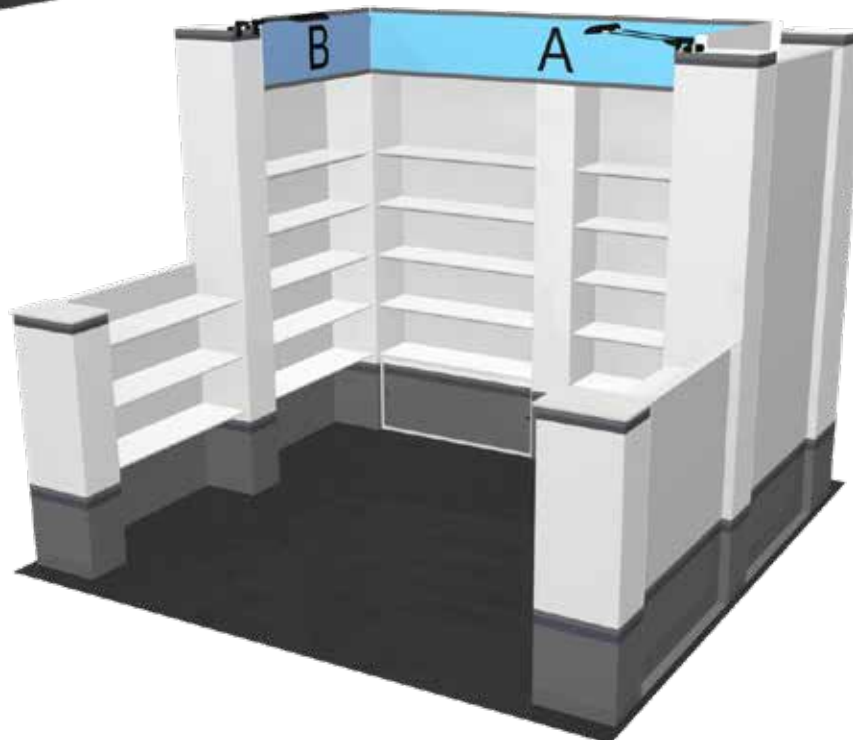

IL-10-08-B - Graphic Specification Sheet

Panel A:

Finished Size: 89.5"w x 14"h

Note: When 1" Accent Stripes are Used
Keep Logo/Text 1/2" from Stripes

Panel B (x2):

Finished Size: 38.25"w x 14"h

Note: When 1" Accent Stripes are Used
Keep Logo/Text 1/2" from Stripes

LAYOUT GUIDE LINES

- 2" bleed around perimeter
- CMYK color mode
- 150 DPI at 100% scale
- Please send all Graphic Files at Full Scale as .JPEG or .PDF
- For best results, please place Critical information, important images, logos or text at least 1" in from edge when creating graphic layouts.