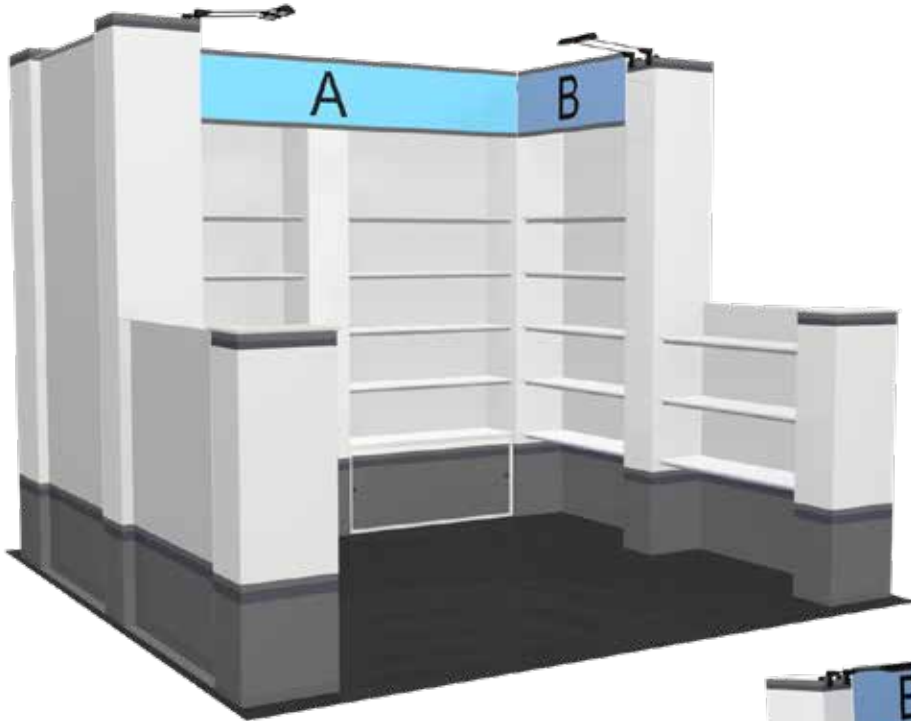

IL-10-08-B - Graphic Specification Sheet

Panel A:

Finished Size: 89.5"w x 14"h

Note: When 1" Accent Stripes are Used
Keep Logo/Text 1/2" from Stripes

Panel B (x2):

Finished Size: 38.25"w x 14"h

Note: When 1" Accent Stripes are Used
Keep Logo/Text 1/2" from Stripes

LAYOUT GUIDE LINES

- 2" bleed around perimeter
- CMYK color mode
- 150 DPI at 100% scale
- Please send all Graphic Files at Full Scale as .JPEG or .PDF
- For best results, please place Critical information, important images, logos or text at least 1" in from edge when creating graphic layouts.