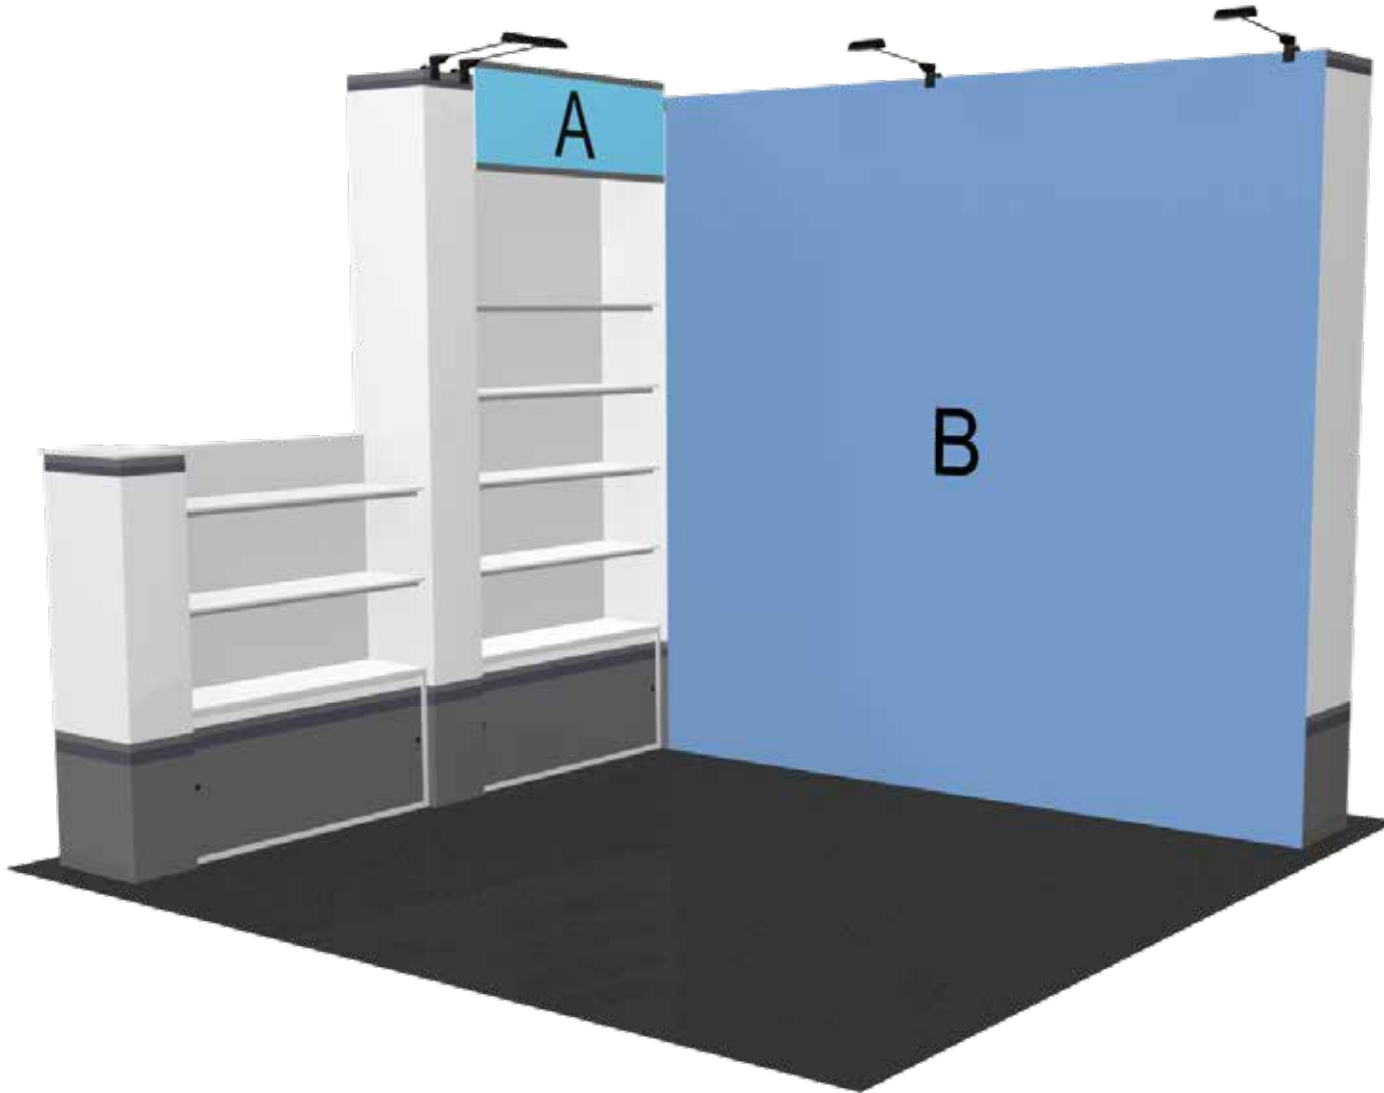

IL-10-07 - Graphic Specification Sheet

Panel A:

Finished Size: 44.5"w x 14"h

Note: When 1" Accent Stripes are Used
Keep Logo/Text 1/2" from Stripes

Panel B:

Finished Size: 98.25"w x 94"h

LAYOUT GUIDE LINES

- 2" bleed around perimeter
- CMYK color mode
- 150 DPI at 100% scale
- Please send all Graphic Files at Full Scale as .JPEG or .PDF
- For best results, please place Critical information, important images, logos or text at least 1" in from edge when creating graphic layouts.