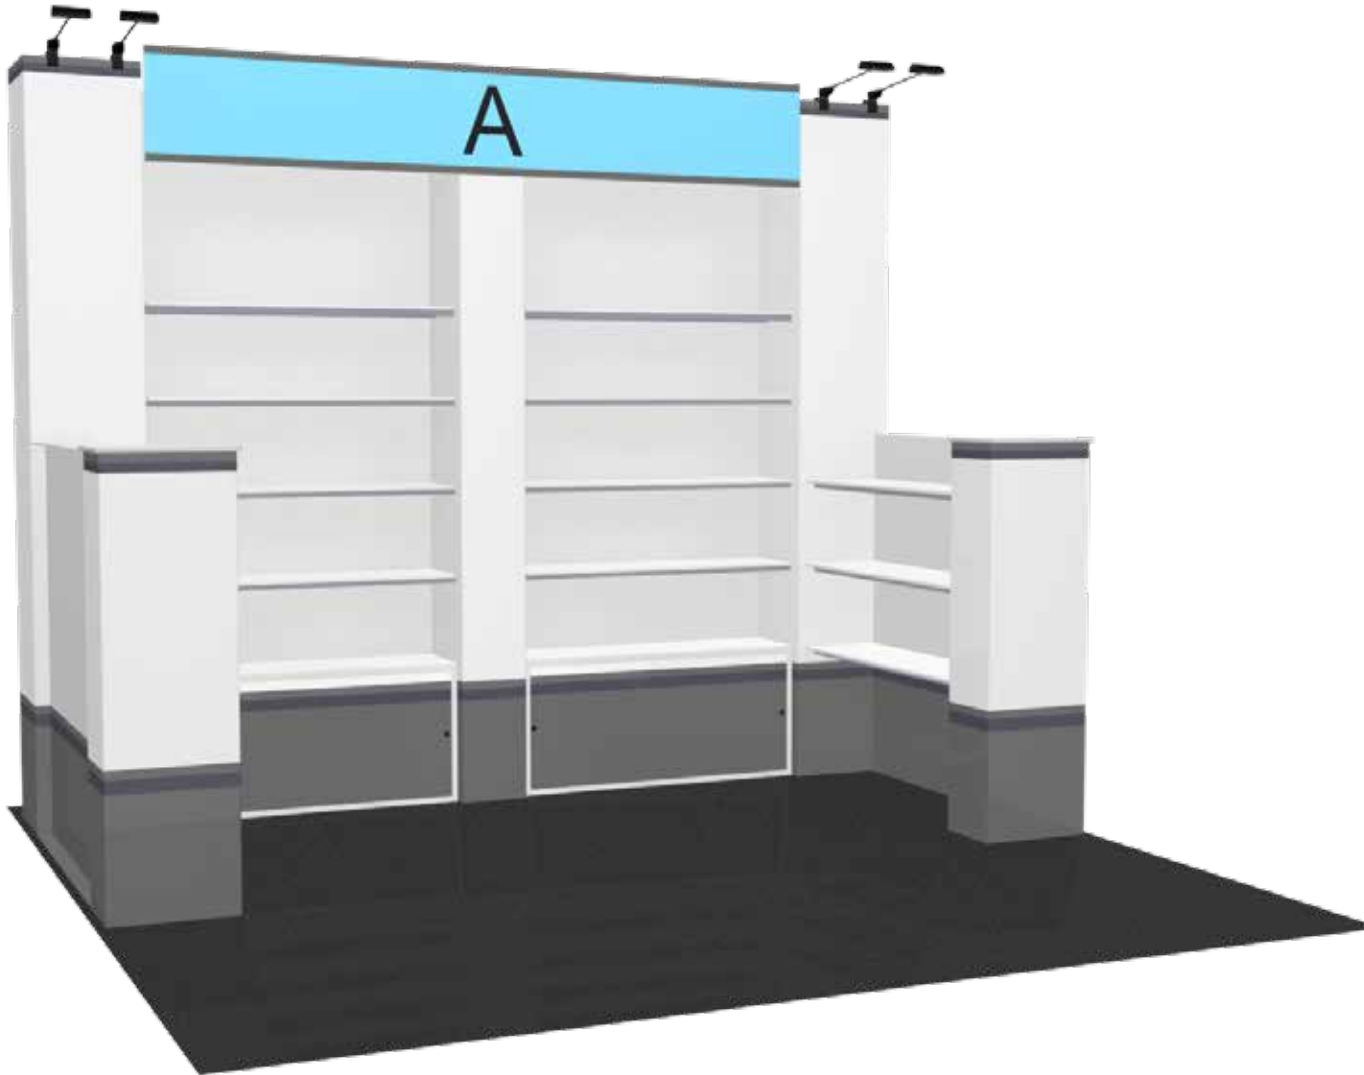

IL-10-05 - Graphic Specification Sheet

Panel A:

Finished Size: 89.5"w x 14"h

Note: When 1" Accent Stripes are Used
Keep Logo/Text 1/2" from Stripes

LAYOUT GUIDE LINES

- 2" bleed around perimeter
- CMYK color mode
- 150 DPI at 100% scale
- Please send all Graphic Files at Full Scale as .JPEG or .PDF
- For best results, please place Critical information, important images, logos or text at least 1" in from edge when creating graphic layouts.