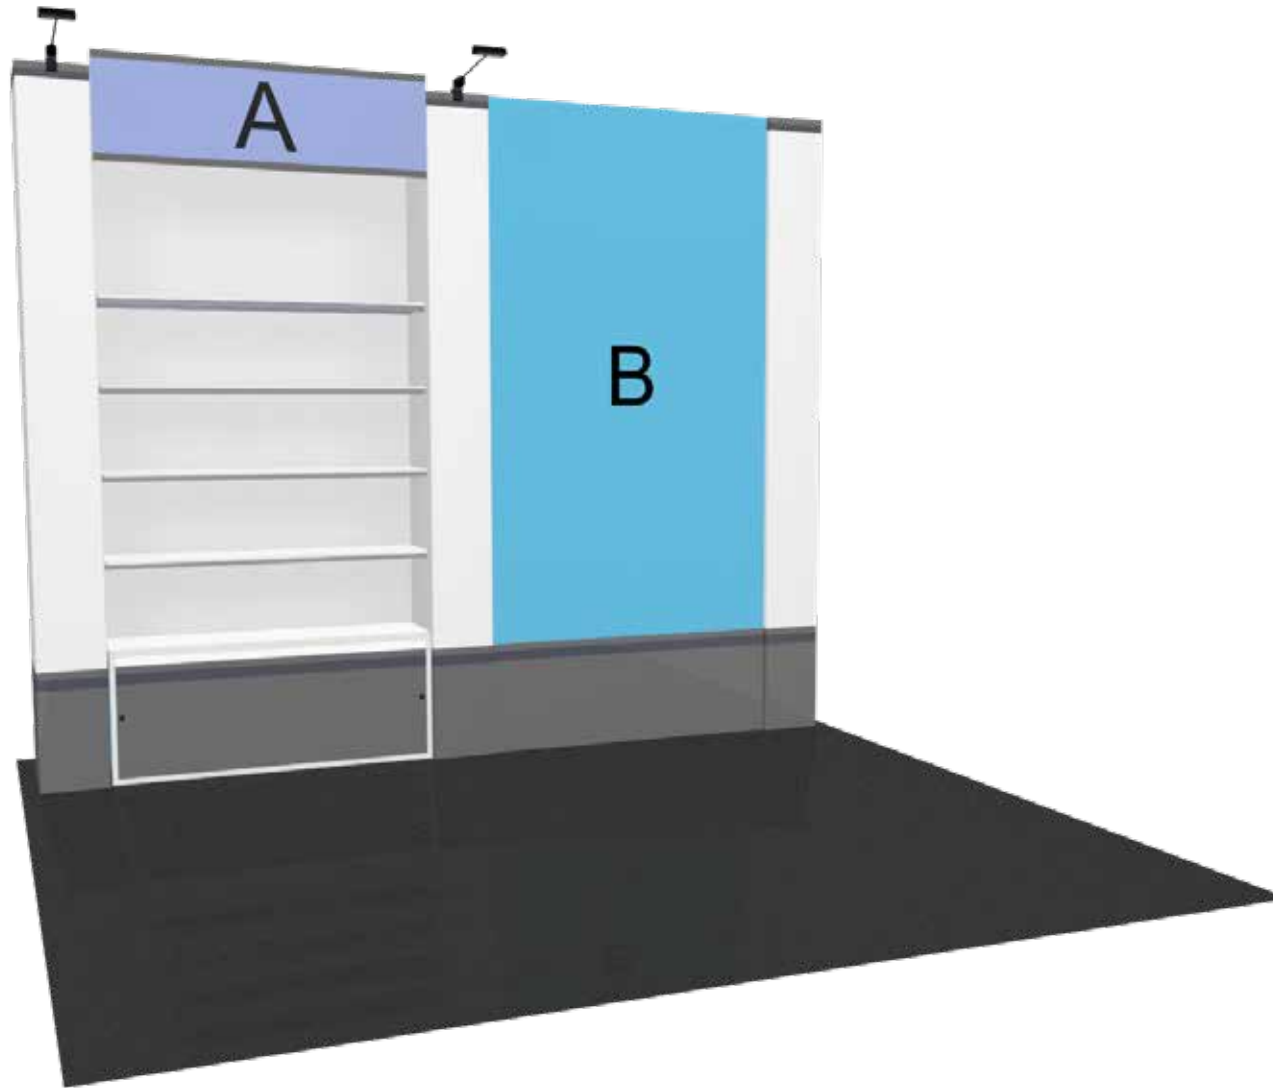

IL-10-02 - Graphic Specification Sheet

Panel A:

Finished Size: 44.5"w x 14"h

Note: When 1" Accent Stripes are Used
Keep Logo/Text 1/2" from Stripes

Panel B:

Finished Size: 44"w x 78"h

LAYOUT GUIDE LINES

- 2" bleed around perimeter
- CMYK color mode
- 150 DPI at 100% scale
- Please send all Graphic Files at Full Scale as .JPEG or .PDF
- For best results, please place Critical information, important images, logos or text at least 1" in from edge when creating graphic layouts.