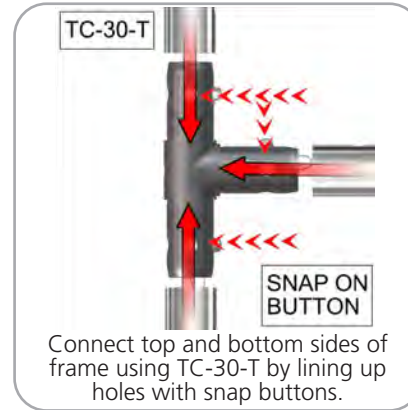

STEP 1: ASSEMBLE FRAME