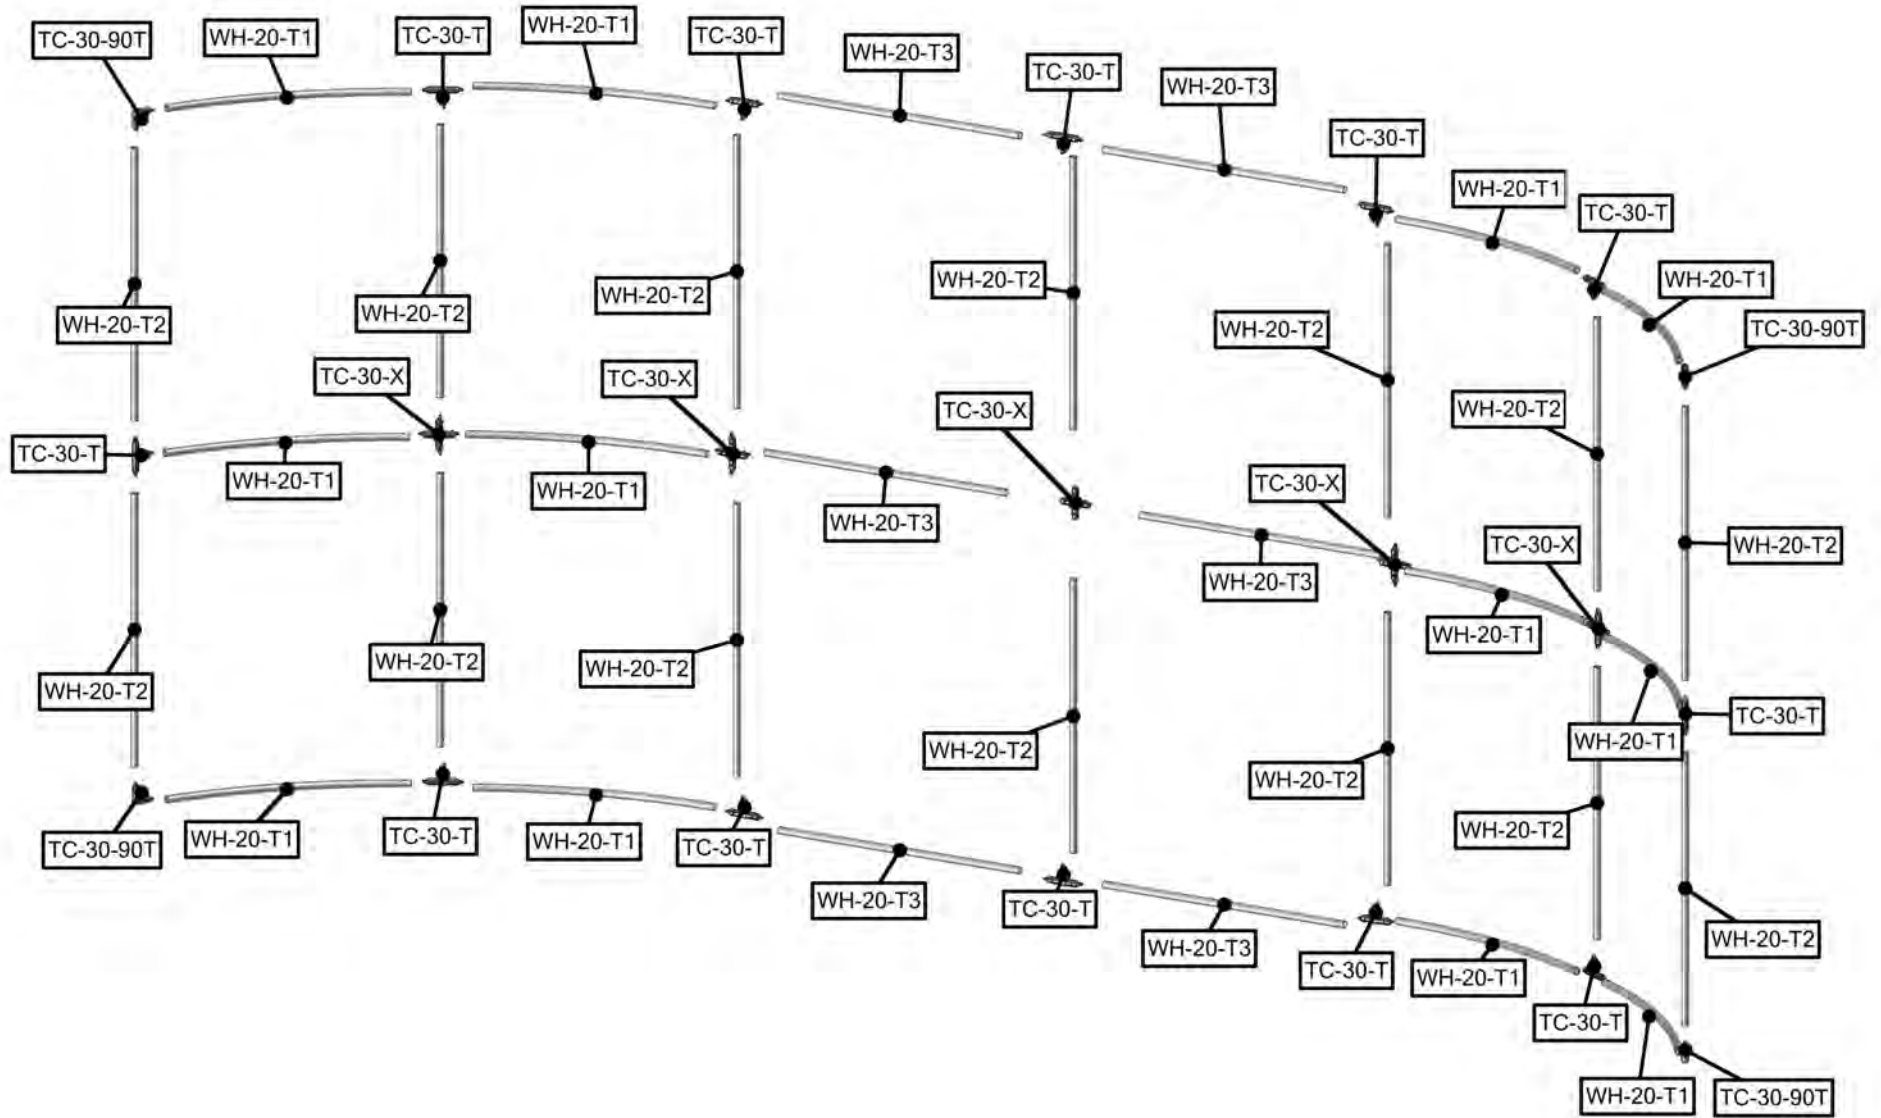

FabLite Essential FL-E-20-01 Horizontal Curve

FL-E-20-01-HC

FabLite is a collection of sophisticated, ergonomically designed exhibit booths. Formulate combines state-of-the-art zipper pillowcase dye-sublimated fabric coverings with advanced lightweight aluminum structures to provide unique design, functionality, and style. The excellence of the Formulate line of displays, hanging structures and products is simply unmatched. Stretch fabric graphics are hand-sewn, durable and dry-cleanable.

dimensions:

Hardware	Graphic
<p>Assembled unit: 226.7292" w x 92.0591" h x 38.4928" d</p> <p>Approximate weight (includes graphic): 105 lbs / 47.6 kgs</p>	<p>Total visual area: 250.5" w x 92" h 5740mm(w) x 2324mm(h)</p> <p>Please be sure to include a 2" bleed around the perimeter.</p> <p>Refer to related graphic template for more information.</p>
<p>Shipping</p> <p>Shipping dimensions: 2 OCL cases: 19" l x 19" w x 56" h 483mm(l) x 483mm(w) x 1422mm(h)</p> <p>Approximate shipping weight (with cases): 145 lbs / 65.8 kgs</p>	

Parts Included		
Part Label	Qty	Part Code
90 DEGREE ELBOW JOINT FOR 30MM TUBING	x4	TC-30-90
T JUNCTION FOR 30MM TUBING	x12	TC-30-T
4 WAY JUNCTION FOR 30MM TUBING	x5	TC-30-X
30MM TUBE SECTION	x12	WH-20-T1
1114MM X 30MM TUBE SECTION	x14	WH-20-T2
1114MM X 30MM TUBE SECTION	x6	WH-20-T3
20' FABRIC GRAPHIC	x1	WH20-01-G

Parts Included		
Part Label	Qty	Part Code
FABRIC GRAPHIC	x1	WH10-01-G
90 DEGREE ELBOW JOINT FOR 30MM TUBING	x4	TC-30-90
T JUNCTION FOR 30MM TUBING	x6	TC-30-T
4 WAY JUNCTION FOR 30MM TUBING	x2	TC-30-X
R2000MM X 30MM TUBE (997MM ARC)	x9	WH10-01-T1
1114MM X 30MM TUBE	x8	WH10-01-T2