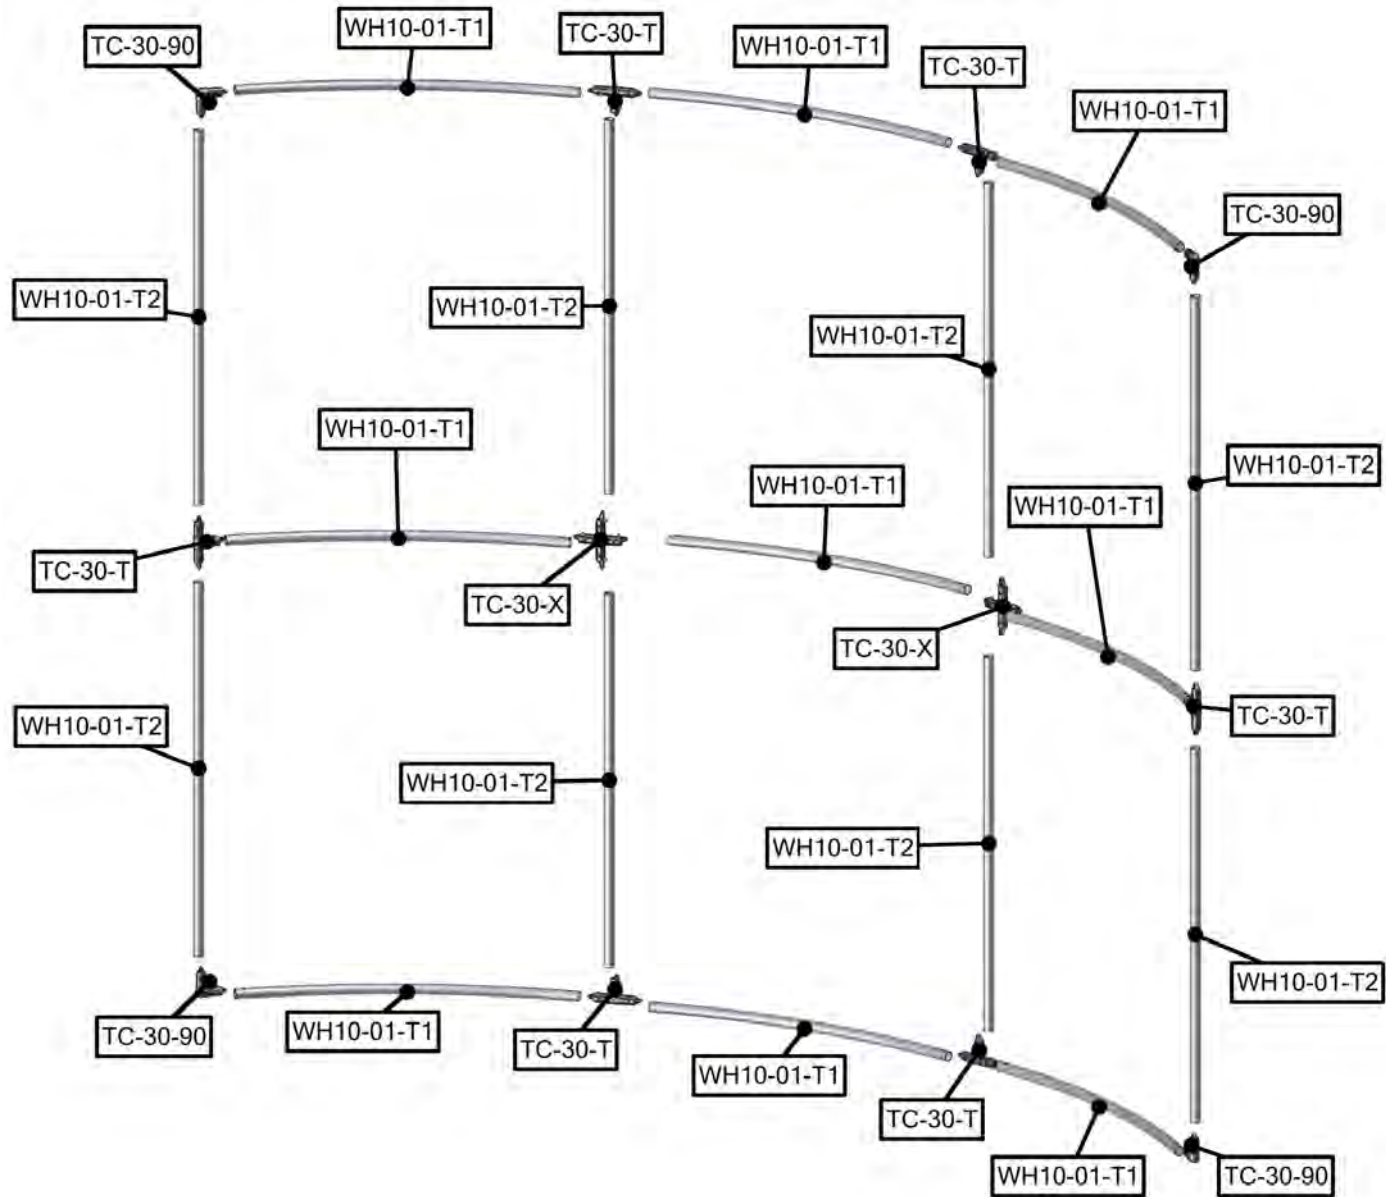

dimensions:

Hardware	Graphic
<p>Assembled unit: 226.7292" w x 92.0591" h x 38.4928" d</p> <p>Approximate weight (includes graphic): 105 lbs / 47.6 kgs</p>	<p>Total visual area: 250.5" w x 92" h 5740mm(w) x 2324mm(h)</p> <p>Please be sure to include a 2" bleed around the perimeter.</p> <p>Refer to related graphic template for more information.</p>
<p>Shipping</p> <p>Shipping dimensions: 2 OCL cases: 19" l x 19" w x 56" h 483mm(l) x 483mm(w) x 1422mm(h)</p> <p>Approximate shipping weight (with cases): 145 lbs / 65.8 kgs</p>	

Parts Included		
Part Label	Qty	Part Code
90 DEGREE ELBOW JOINT FOR 30MM TUBING	x4	TC-30-90
T JUNCTION FOR 30MM TUBING	x12	TC-30-T
4 WAY JUNCTION FOR 30MM TUBING	x5	TC-30-X
30MM TUBE SECTION	x12	WH-20-T1
1114MM X 30MM TUBE SECTION	x14	WH-20-T2
1114MM X 30MM TUBE SECTION	x6	WH-20-T3
20' FABRIC GRAPHIC	x1	WH20-01-G

Parts Included		
Part Label	Qty	Part Code
FABRIC GRAPHIC	x1	WH10-01-G
90 DEGREE ELBOW JOINT FOR 30MM TUBING	x4	TC-30-90
T JUNCTION FOR 30MM TUBING	x6	TC-30-T
4 WAY JUNCTION FOR 30MM TUBING	x2	TC-30-X
R2000MM X 30MM TUBE (997MM ARC)	x9	WH10-01-T1
1114MM X 30MM TUBE	x8	WH10-01-T2