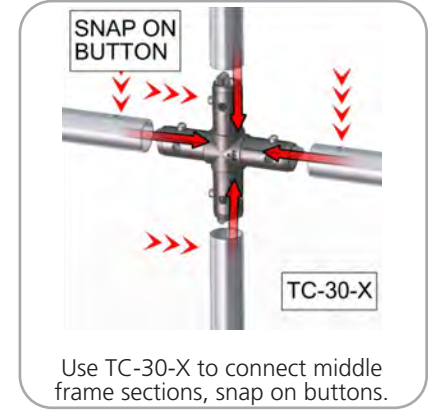

STEP 1: ASSEMBLE FRAME