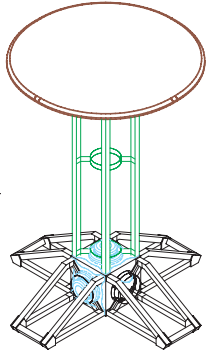

#### SQUARE:

28" w x 37" h x 28" d  
711mm(w) x 940mm(h) x 711mm(d)  
top: 24.75" x 24.75"

OR-QL-T2T  
0

PODIUM TABLETOP OPTIONS:  
INCLUDES 1 TOP

CIRCLE

OTA-POC

TEARDROP

OTA-POT

EYE

OTA-POE

RACETRACK

OTA-POR

SQUARE

OTA-POS

PODIUM DIMENSIONS:

PODIUM COLOR CODED PARTS:

Circle  
Parts exploded

Teardrop  
Parts exploded

Racetrack  
Parts exploded

Square  
Parts exploded

Eye  
Parts exploded