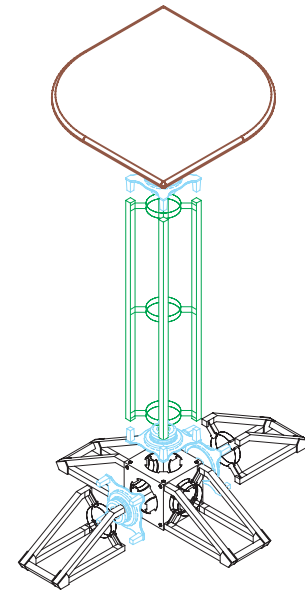

Eye
Parts exploded