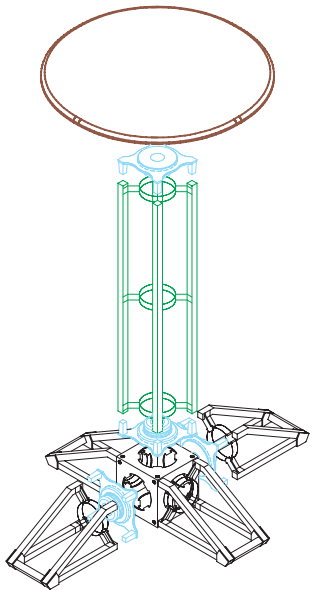

## dimensions:

#### SQUARE:

28" w x 37" h x 28" d  
711mm(w) x 940mm(h) x 711mm(d)  
top: 24.75" x 24.75"

RACETRACK

OTA-POR

SQUARE

OTA-POS

PODIUM DIMENSIONS:

PODIUM COLOR CODED PARTS:

Circle  
Parts exploded

Teardrop  
Parts exploded

Racetrack  
Parts exploded

Square  
Parts exploded

Eye  
Parts exploded