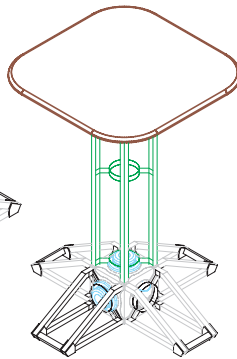

#### SQUARE:

28" w x 37" h x 28" d  
711mm(w) x 940mm(h) x 711mm(d)  
top: 24.75" x 24.75"

OR-QL-T2T  
0

PODIUM TABLETOP OPTIONS:  
INCLUDES 1 TOP

CIRCLE

OTA-POC

TEARDROP

OTA-POT

EYE

OTA-POE

RACETRACK

OTA-POR

SQUARE

OTA-POS

PODIUM DIMENSIONS:

PODIUM COLOR CODED PARTS:

Circle  
Parts exploded

Teardrop  
Parts exploded

Racetrack  
Parts exploded

Square  
Parts exploded

Eye  
Parts exploded