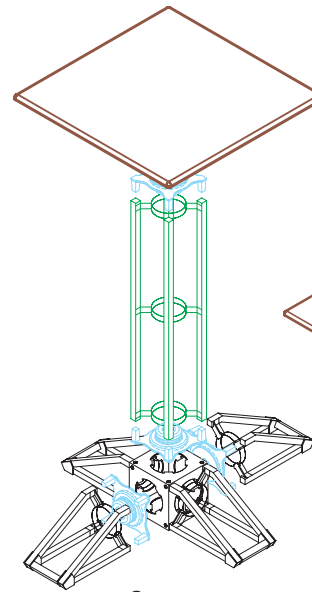

Square
Parts exploded