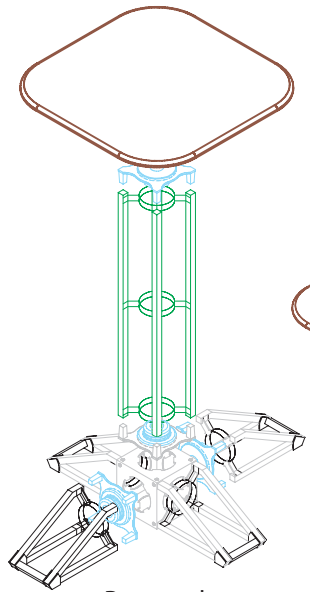

#### EYE:

28" w x 37" h x 28" d  
711mm(w) x 940mm(h) x 711mm(d)  
top: 24.75" w x 24.75"

#### SQUARE:

28" w x 37" h x 28" d  
711mm(w) x 940mm(h) x 711mm(d)  
top: 24.75" x 24.75"

RACETRACK

OTA-POR

SQUARE

OTA-POS

PODIUM DIMENSIONS:

PODIUM COLOR CODED PARTS:

Circle  
Parts exploded

Teardrop  
Parts exploded

Racetrack  
Parts exploded

Square  
Parts exploded

Eye  
Parts exploded