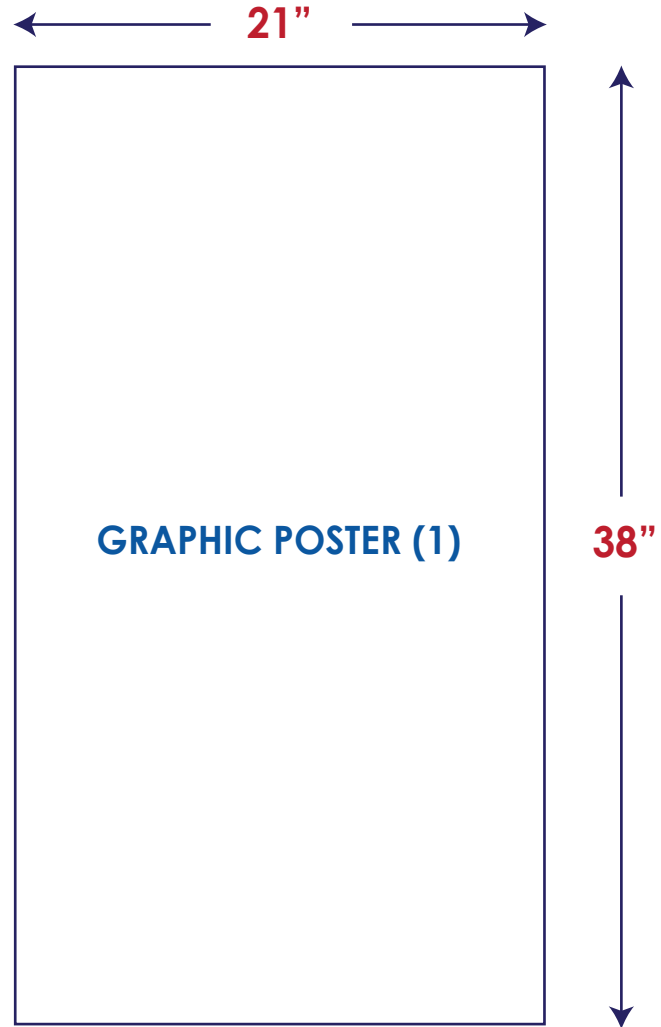

ITA-WRKSTN WORKSTATION

GRAPHIC POSTERS
QTY: 1
Total Graphic Area: 21"w x 38"h

IMAGE RESOLUTION AND DIMENSIONS
CMYK COLOR
150dpi FULL SCALE
CONVERT FONTS TO OUTLINES